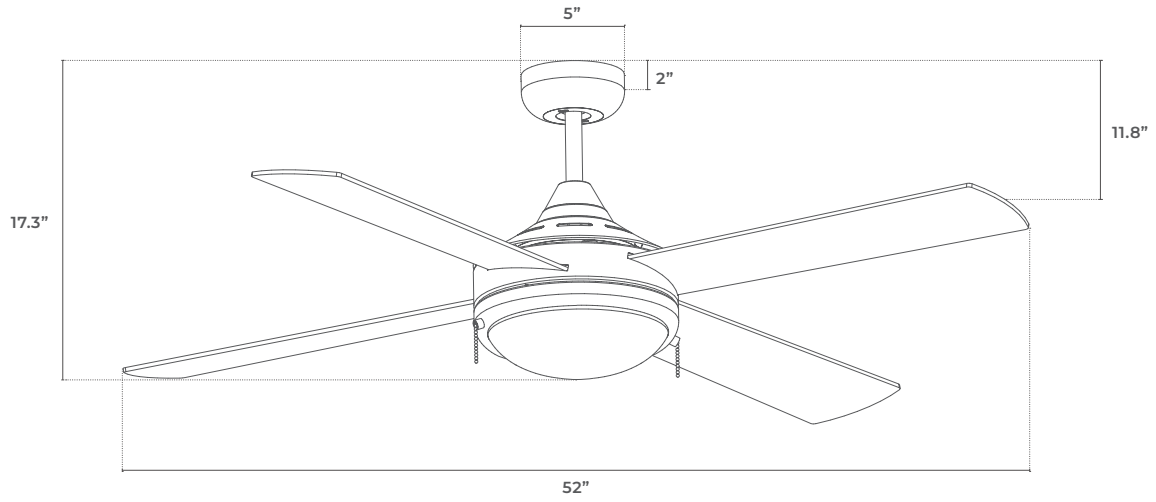

DIMENSIONS