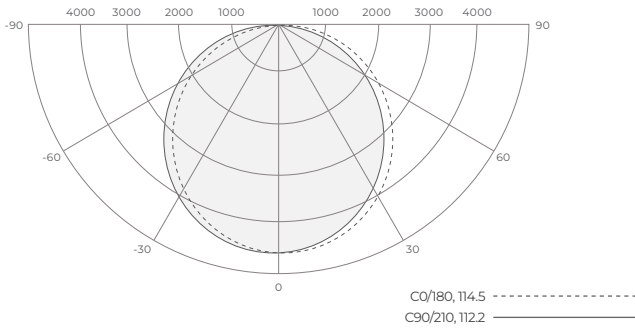

PROJECT _____ DATE _____

COMMENTS _____

IN STOCK

ENERGY CHART

SIZE	HEIGHT inches	WIDTH inches	DELIVERED LUMENS	WATTAGE	EFFICACY lm/w	VOLTAGE/CURRENT INPUT	
						120V	277V
Small	5.89	7.2	2025	15	135	0.12A	0.06A
	5.89	7.2	2700	20	135	0.2A	0.7A
	5.89	7.2	4725	35	135	0.3A	0.1A
Medium	5.89	7.2	4725	35	135	0.3A	0.1A
	9.85	9.72	4725	60	135	0.5A	0.2A
	9.85	9.72	8100	80	135	0.6A	0.3A
Large	11.55	12.09	10800	100	135	0.8A	0.3A
	11.55	12.09	13500	120	135	1.0A	0.4A
	11.55	12.09	16200	150	135	1.2A	0.5A

DIMENSIONS

15W / 20W / 35W

35W / 60W / 80W

100W / 120W / 150W

FIELD SELECTABLE WATTAGE & CCT SWITCHES

PHOTOMETRICS - FLW-QS-15W

AVERAGE BEAM ANGLE (50%): 120°

PHOTOMETRICS - FLW-QS-30W

AVERAGE BEAM ANGLE (50%): 120°

PHOTOMETRICS - FLW-QS-60W

AVERAGE BEAM ANGLE (50%): 120°

PHOTOMETRICS - FLW-QS-80W

AVERAGE BEAM ANGLE (50%): 120°

PHOTOMETRICS - FLW-QS-100W

AVERAGE BEAM ANGLE (50%): 120°

PHOTOMETRICS - FLW-QS-150W