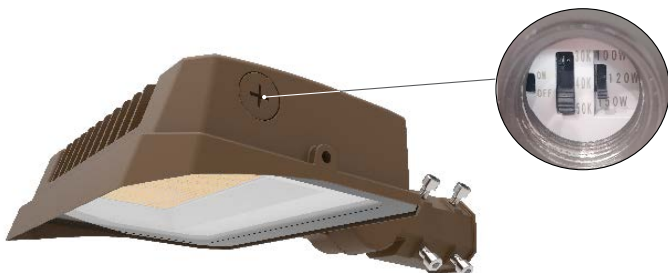

FLW-QS FLOOD LIGHT WIDE LED QUICK SHIP

FLW-QS is a wattage and CCT selectable, IP65 rated, DLC Premium LED flood light with wide and uniform 120-degree distribution. FLW-QS is easy to install with multiple mounting methods including knuckle, yoke or slip fitter. The die cast aluminum housing and bronze powder coat are rust and corrosion proof and the fixture is equipped with a high quality tempered glass lens. FLW-QS can replace 30-500W metal halide and high pressure sodium fixtures.

- Pathway
- Underpasses
- Perimeter / Area Lighting

PHYSICAL

Material	Die-Cast Aluminum
Mounting	Knuckle, Slip Fitter, Yoke
Lens	Glass
Finish	Bronze Powder Coat
Source	Lumileds LEDs

PERFORMANCE

Warranty	5 years
Certifications	cULus, DLC Premium, FCC
IP Rating	IP65
Rated Life	L70 50,000 hours
Operating Temperature	-20°C to 60°C (-4°F to 140°F)
CCT	Field Selectable: 3000K, 4000K, 5000K
CRI	72+
Beam Angle	120°

DIMENSIONS

15W / 20W / 35W

35W / 60W / 80W

100W / 120W / 150W

FIELD SELECTABLE WATTAGE & CCT SWITCHES

PHOTOMETRICS - FLW-QS-15W

AVERAGE BEAM ANGLE (50%): 120°

PHOTOMETRICS - FLW-QS-30W

AVERAGE BEAM ANGLE (50%): 120°

PHOTOMETRICS - FLW-QS-60W

AVERAGE BEAM ANGLE (50%): 120°

PHOTOMETRICS - FLW-QS-80W

AVERAGE BEAM ANGLE (50%): 120°

PHOTOMETRICS - FLW-QS-100W

AVERAGE BEAM ANGLE (50%): 120°

PHOTOMETRICS - FLW-QS-150W