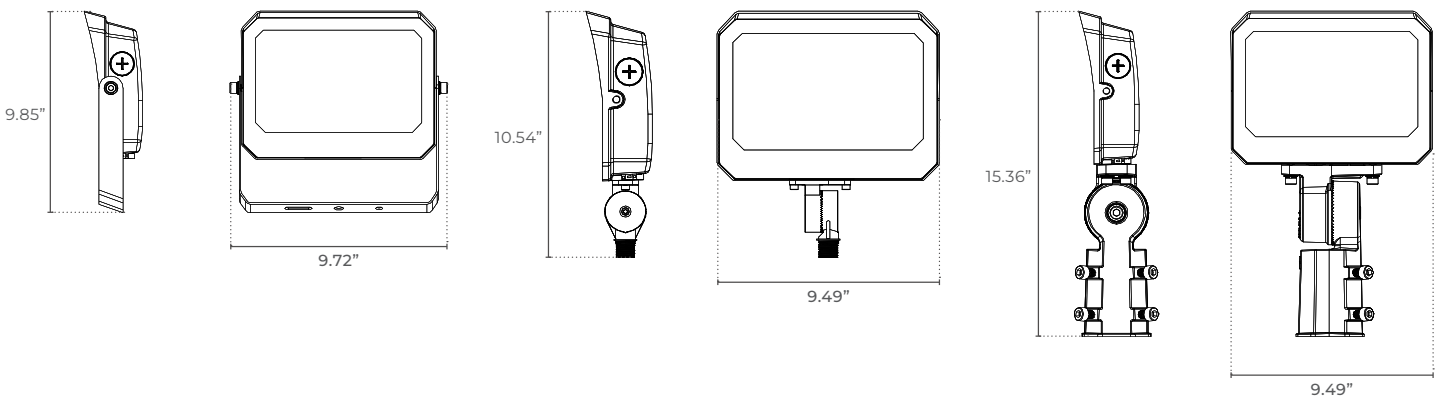

PROJECT _____ DATE _____

COMMENTS _____

IN STOCK

ENERGY CHART

SIZE	HEIGHT inches	WIDTH inches	DELIVERED LUMENS	WATTAGE	EFFICACY lm/w	VOLTAGE/CURRENT INPUT	
						120V	277V
Small	5.89	7.2	2025	15	135	0.12A	0.06A
	5.89	7.2	2700	20	135	0.2A	0.7A
	5.89	7.2	4725	35	135	0.3A	0.1A
Medium	5.89	7.2	4725	35	135	0.3A	0.1A
	9.85	9.72	4725	60	135	0.5A	0.2A
	9.85	9.72	8100	80	135	0.6A	0.3A
Large	11.55	12.09	10800	100	135	0.8A	0.3A
	11.55	12.09	13500	120	135	1.0A	0.4A
	11.55	12.09	16200	150	135	1.2A	0.5A

ELECTRICAL

Wattage	Field Selectable: 15W/20W/35W, 35W/60W/80W, 100W/120W/150W
Voltage	120-277V
Power Factor	0.9
Dimmable	0-10V

ORDERING LOGIC

EX: FLW-QS-S-KM-BZ

FAMILY	SIZE	MOUNTING	FINISH
FLW-QS			BZ
	S 15/20/35W	KM Knuckle Mount <small>ONLY AVAILABLE WITH SIZE S OR M</small>	BZ Bronze
	M 35/60/80W	UB U "Yoke Bracket"	
	L 100/120/150W	SF Slip Fitter <small>ONLY AVAILABLE WITH SIZE L</small>	

DIMENSIONS

15W / 20W / 35W

35W / 60W / 80W

100W / 120W / 150W

FIELD SELECTABLE WATTAGE & CCT SWITCHES

PHOTOMETRICS - FLW-QS-15W

AVERAGE BEAM ANGLE (50%): 120°

PHOTOMETRICS - FLW-QS-30W