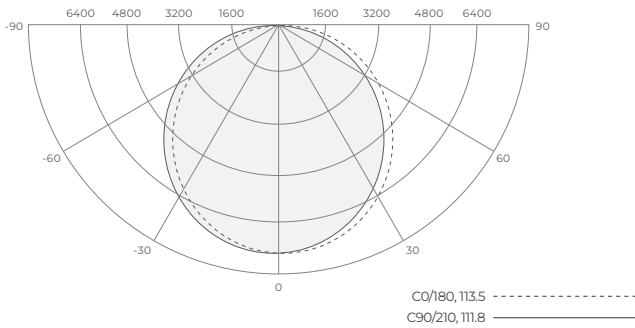

PROJECT _____ DATE _____

COMMENTS _____

IN STOCK

ENERGY CHART

SIZE	HEIGHT inches	WIDTH inches	DELIVERED LUMENS	WATTAGE	EFFICACY lm/w	VOLTAGE/CURRENT INPUT	
						120V	277V
Small	5.89	7.2	2025	15	135	0.12A	0.06A
	5.89	7.2	2700	20	135	0.2A	0.7A
	5.89	7.2	4725	35	135	0.3A	0.1A
Medium	5.89	7.2	4725	35	135	0.3A	0.1A
	9.85	9.72	4725	60	135	0.5A	0.2A
	9.85	9.72	8100	80	135	0.6A	0.3A
Large	11.55	12.09	10800	100	135	0.8A	0.3A
	11.55	12.09	13500	120	135	1.0A	0.4A
	11.55	12.09	16200	150	135	1.2A	0.5A

DIMENSIONS

15W / 20W / 35W

35W / 60W / 80W

100W / 120W / 150W

FIELD SELECTABLE WATTAGE & CCT SWITCHES

PHOTOMETRICS - FLW-QS-15W

AVERAGE BEAM ANGLE (50%): 120°

PHOTOMETRICS - FLW-QS-30W

AVERAGE BEAM ANGLE (50%): 120°

PHOTOMETRICS - FLW-QS-60W

AVERAGE BEAM ANGLE (50%): 120°

PHOTOMETRICS - FLW-QS-80W

AVERAGE BEAM ANGLE (50%): 120°

PHOTOMETRICS - FLW-QS-100W

AVERAGE BEAM ANGLE (50%): 120°

PHOTOMETRICS - FLW-QS-150W

AVERAGE BEAM ANGLE (50%): 120°

MOUNTING

KNUCKLE MOUNT

SLIP FITTER MOUNT

YOKE MOUNT