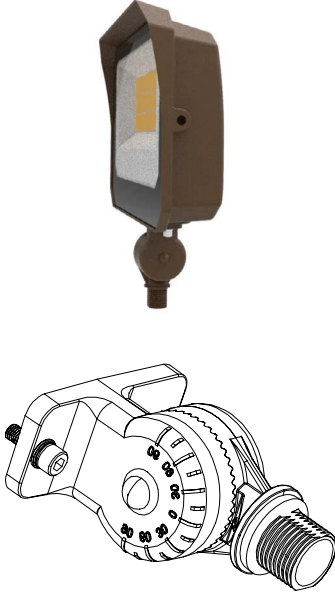

FLW-QS FLOOD LIGHT WIDE LED QUICK SHIP

FLW-QS is a wattage and CCT selectable, IP65 rated, DLC Premium LED flood light with wide and uniform 120-degree distribution. FLW-QS is easy to install with multiple mounting methods including knuckle, yoke or slip fitter. The die cast aluminum housing and bronze powder coat are rust and corrosion proof and the fixture is equipped with a high quality tempered glass lens. FLW-QS can replace 30-500W metal halide and high pressure sodium fixtures.

DIMENSIONS

15W / 20W / 35W

35W / 60W / 80W

100W / 120W / 150W

FIELD SELECTABLE WATTAGE & CCT SWITCHES

PHOTOMETRICS - FLW-QS-15W

AVERAGE BEAM ANGLE (50%): 120°

PHOTOMETRICS - FLW-QS-30W

AVERAGE BEAM ANGLE (50%): 120°

PHOTOMETRICS - FLW-QS-60W

AVERAGE BEAM ANGLE (50%): 120°

PHOTOMETRICS - FLW-QS-80W

AVERAGE BEAM ANGLE (50%): 120°

PHOTOMETRICS - FLW-QS-100W

AVERAGE BEAM ANGLE (50%): 120°

PHOTOMETRICS - FLW-QS-150W

AVERAGE BEAM ANGLE (50%): 120°

MOUNTING

KNUCKLE MOUNT

SLIP FITTER MOUNT

YOKE MOUNT