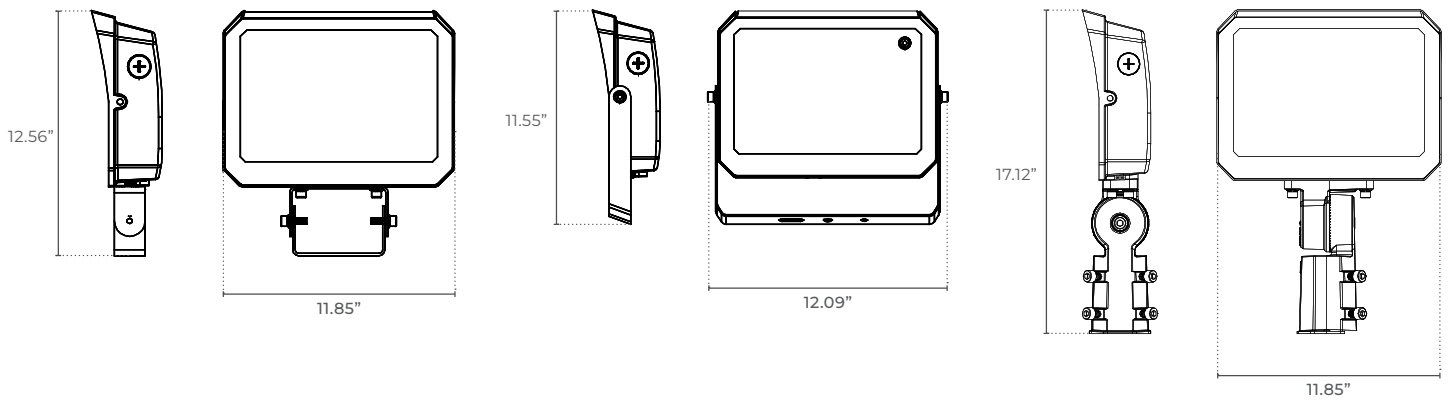

ELECTRICAL

Wattage	Field Selectable: 15W/20W/35W, 35W/60W/80W, 100W/120W/150W
Voltage	120-277V
Power Factor	0.9
Dimmable	0-10V

ORDERING LOGIC

EX: FLW-QS-S-KM-BZ

FAMILY	SIZE	MOUNTING	FINISH
FLW-QS			BZ
	S 15/20/35W	KM Knuckle Mount <small>ONLY AVAILABLE WITH SIZE S OR M</small>	BZ Bronze
	M 35/60/80W	UB U "Yoke Bracket"	
	L 100/120/150W	SF Slip Fitter <small>ONLY AVAILABLE WITH SIZE L</small>	

DIMENSIONS

15W / 20W / 35W

35W / 60W / 80W

100W / 120W / 150W

FIELD SELECTABLE WATTAGE & CCT SWITCHES

PHOTOMETRICS - FLW-QS-15W

AVERAGE BEAM ANGLE (50%): 120°

PHOTOMETRICS - FLW-QS-30W