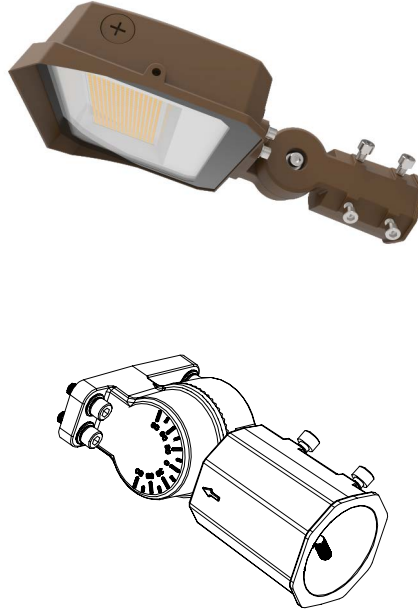

FLW-QS FLOOD LIGHT WIDE LED QUICK SHIP

FLW-QS is a wattage and CCT selectable, IP65 rated, DLC Premium LED flood light with wide and uniform 120-degree distribution. FLW-QS is easy to install with multiple mounting methods including knuckle, yoke or slip fitter. The die cast aluminum housing and bronze powder coat are rust and corrosion proof and the fixture is equipped with a high quality tempered glass lens. FLW-QS can replace 30-500W metal halide and high pressure sodium fixtures.

DIMENSIONS

15W / 20W / 35W

35W / 60W / 80W

100W / 120W / 150W

FIELD SELECTABLE WATTAGE & CCT SWITCHES

PHOTOMETRICS - FLW-QS-15W

AVERAGE BEAM ANGLE (50%): 120°

PHOTOMETRICS - FLW-QS-30W

AVERAGE BEAM ANGLE (50%): 120°

PHOTOMETRICS - FLW-QS-60W

AVERAGE BEAM ANGLE (50%): 120°

PHOTOMETRICS - FLW-QS-80W

AVERAGE BEAM ANGLE (50%): 120°

PHOTOMETRICS - FLW-QS-100W

AVERAGE BEAM ANGLE (50%): 120°

PHOTOMETRICS - FLW-QS-150W

AVERAGE BEAM ANGLE (50%): 120°

MOUNTING

KNUCKLE MOUNT

SLIP FITTER MOUNT

YOKE MOUNT