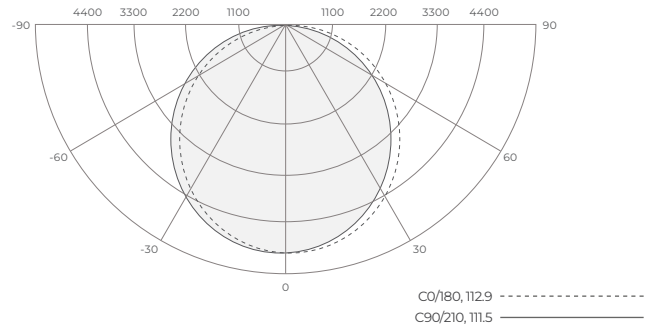

PROJECT _____ DATE _____

COMMENTS _____

IN STOCK

ENERGY CHART

SIZE	HEIGHT inches	WIDTH inches	DELIVERED LUMENS	WATTAGE	EFFICACY lm/w	VOLTAGE/CURRENT INPUT	
						120V	277V
Small	5.89	7.2	2025	15	135	0.12A	0.06A
	5.89	7.2	2700	20	135	0.2A	0.7A
	5.89	7.2	4725	35	135	0.3A	0.1A
Medium	5.89	7.2	4725	35	135	0.3A	0.1A
	9.85	9.72	4725	60	135	0.5A	0.2A
	9.85	9.72	8100	80	135	0.6A	0.3A
Large	11.55	12.09	10800	100	135	0.8A	0.3A
	11.55	12.09	13500	120	135	1.0A	0.4A
	11.55	12.09	16200	150	135	1.2A	0.5A

DIMENSIONS

15W / 20W / 35W

35W / 60W / 80W

100W / 120W / 150W

FIELD SELECTABLE WATTAGE & CCT SWITCHES

PHOTOMETRICS - FLW-QS-15W

AVERAGE BEAM ANGLE (50%): 120°

PHOTOMETRICS - FLW-QS-30W

AVERAGE BEAM ANGLE (50%): 120°

PHOTOMETRICS - FLW-QS-60W

AVERAGE BEAM ANGLE (50%): 120°

PHOTOMETRICS - FLW-QS-80W

AVERAGE BEAM ANGLE (50%): 120°

PHOTOMETRICS - FLW-QS-100W

AVERAGE BEAM ANGLE (50%): 120°

PHOTOMETRICS - FLW-QS-150W

AVERAGE BEAM ANGLE (50%): 120°

MOUNTING

KNUCKLE MOUNT

SLIP FITTER MOUNT

YOKE MOUNT