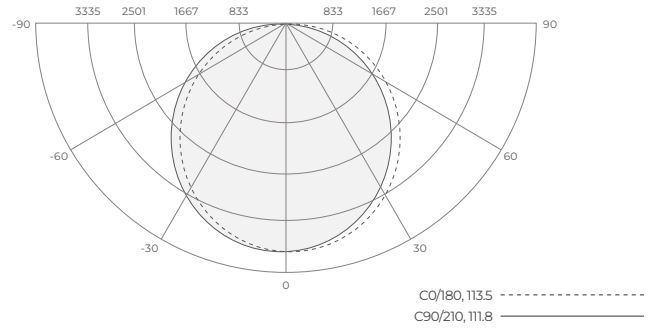

PROJECT _____ DATE _____

COMMENTS _____

IN STOCK

ENERGY CHART

SIZE	HEIGHT inches	WIDTH inches	DELIVERED LUMENS	WATTAGE	EFFICACY lm/w	VOLTAGE/CURRENT INPUT	
						120V	277V
Small	5.89	7.2	2025	15	135	0.12A	0.06A
	5.89	7.2	2700	20	135	0.2A	0.7A
	5.89	7.2	4725	35	135	0.3A	0.1A
Medium	5.89	7.2	4725	35	135	0.3A	0.1A
	9.85	9.72	4725	60	135	0.5A	0.2A
	9.85	9.72	8100	80	135	0.6A	0.3A
Large	11.55	12.09	10800	100	135	0.8A	0.3A
	11.55	12.09	13500	120	135	1.0A	0.4A
	11.55	12.09	16200	150	135	1.2A	0.5A

DIMENSIONS

15W / 20W / 35W

35W / 60W / 80W

100W / 120W / 150W

FIELD SELECTABLE WATTAGE & CCT SWITCHES

PHOTOMETRICS - FLW-QS-15W

AVERAGE BEAM ANGLE (50%): 120°

PHOTOMETRICS - FLW-QS-30W

AVERAGE BEAM ANGLE (50%): 120°

PHOTOMETRICS - FLW-QS-60W

AVERAGE BEAM ANGLE (50%): 120°

PHOTOMETRICS - FLW-QS-80W

AVERAGE BEAM ANGLE (50%): 120°

PHOTOMETRICS - FLW-QS-100W

AVERAGE BEAM ANGLE (50%): 120°

PHOTOMETRICS - FLW-QS-150W