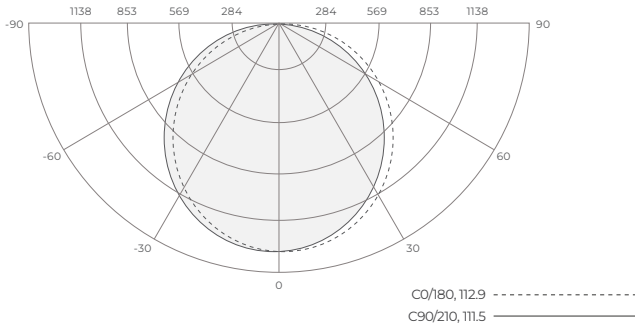

PROJECT _____ DATE _____

COMMENTS _____

IN STOCK

ENERGY CHART

SIZE	HEIGHT inches	WIDTH inches	DELIVERED LUMENS	WATTAGE	EFFICACY lm/w	VOLTAGE/CURRENT INPUT	
						120V	277V
Small	5.89	7.2	2025	15	135	0.12A	0.06A
	5.89	7.2	2700	20	135	0.2A	0.7A
	5.89	7.2	4725	35	135	0.3A	0.1A
Medium	5.89	7.2	4725	35	135	0.3A	0.1A
	9.85	9.72	4725	60	135	0.5A	0.2A
	9.85	9.72	8100	80	135	0.6A	0.3A
Large	11.55	12.09	10800	100	135	0.8A	0.3A
	11.55	12.09	13500	120	135	1.0A	0.4A
	11.55	12.09	16200	150	135	1.2A	0.5A

DIMENSIONS

15W / 20W / 35W

35W / 60W / 80W

100W / 120W / 150W

FIELD SELECTABLE WATTAGE & CCT SWITCHES

PHOTOMETRICS - FLW-QS-15W

AVERAGE BEAM ANGLE (50%): 120°

PHOTOMETRICS - FLW-QS-30W

AVERAGE BEAM ANGLE (50%): 120°

PHOTOMETRICS - FLW-QS-60W

AVERAGE BEAM ANGLE (50%): 120°

PHOTOMETRICS - FLW-QS-80W

AVERAGE BEAM ANGLE (50%): 120°

PHOTOMETRICS - FLW-QS-100W

AVERAGE BEAM ANGLE (50%): 120°

PHOTOMETRICS - FLW-QS-150W