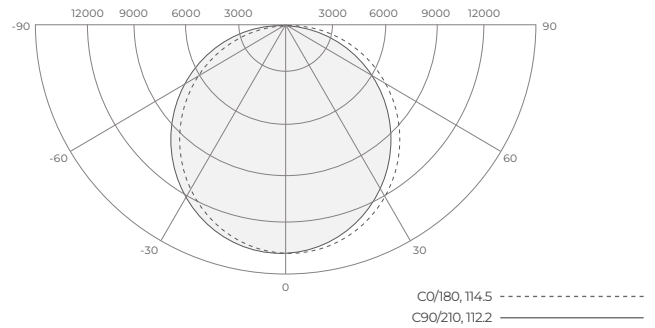

PROJECT _____ DATE _____

COMMENTS _____

IN STOCK

ENERGY CHART

SIZE	HEIGHT inches	WIDTH inches	DELIVERED LUMENS	WATTAGE	EFFICACY lm/w	VOLTAGE/CURRENT INPUT	
						120V	277V
Small	5.89	7.2	2025	15	135	0.12A	0.06A
	5.89	7.2	2700	20	135	0.2A	0.7A
	5.89	7.2	4725	35	135	0.3A	0.1A
Medium	5.89	7.2	4725	35	135	0.3A	0.1A
	9.85	9.72	4725	60	135	0.5A	0.2A
	9.85	9.72	8100	80	135	0.6A	0.3A
Large	11.55	12.09	10800	100	135	0.8A	0.3A
	11.55	12.09	13500	120	135	1.0A	0.4A
	11.55	12.09	16200	150	135	1.2A	0.5A

DIMENSIONS

15W / 20W / 35W

35W / 60W / 80W

100W / 120W / 150W

FIELD SELECTABLE WATTAGE & CCT SWITCHES

PHOTOMETRICS - FLW-QS-15W

AVERAGE BEAM ANGLE (50%): 120°

PHOTOMETRICS - FLW-QS-30W

AVERAGE BEAM ANGLE (50%): 120°

PHOTOMETRICS - FLW-QS-60W

AVERAGE BEAM ANGLE (50%): 120°

PHOTOMETRICS - FLW-QS-80W

AVERAGE BEAM ANGLE (50%): 120°

PHOTOMETRICS - FLW-QS-100W

AVERAGE BEAM ANGLE (50%): 120°

PHOTOMETRICS - FLW-QS-150W

AVERAGE BEAM ANGLE (50%): 120°

MOUNTING

KNUCKLE MOUNT

SLIP FITTER MOUNT

YOKE MOUNT