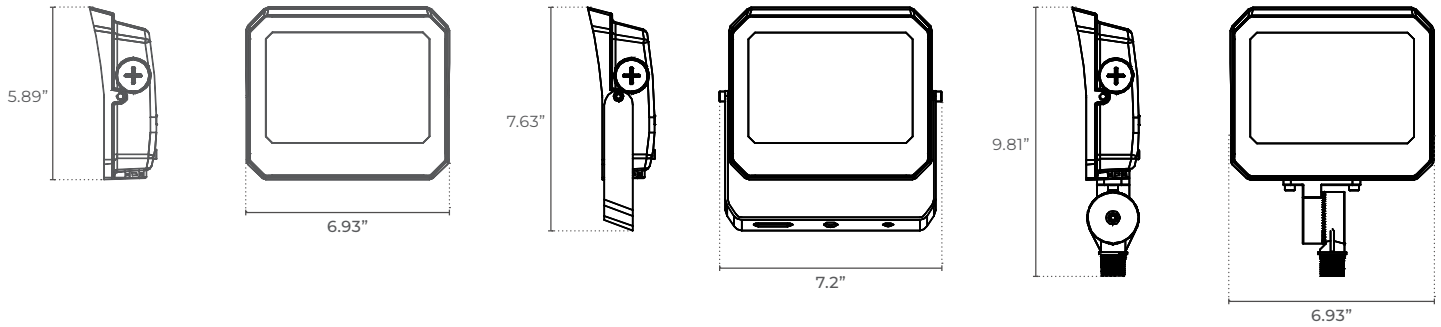

PROJECT _____ DATE _____

COMMENTS _____

IN STOCK

ENERGY CHART

SIZE	HEIGHT inches	WIDTH inches	DELIVERED LUMENS	WATTAGE	EFFICACY lm/w	VOLTAGE/CURRENT INPUT	
						120V	277V
Small	5.89	7.2	2025	15	135	0.12A	0.06A
	5.89	7.2	2700	20	135	0.2A	0.7A
	5.89	7.2	4725	35	135	0.3A	0.1A
Medium	5.89	7.2	4725	35	135	0.3A	0.1A
	9.85	9.72	4725	60	135	0.5A	0.2A
	9.85	9.72	8100	80	135	0.6A	0.3A
Large	11.55	12.09	10800	100	135	0.8A	0.3A
	11.55	12.09	13500	120	135	1.0A	0.4A
	11.55	12.09	16200	150	135	1.2A	0.5A

ELECTRICAL

Wattage	Field Selectable: 15W/20W/35W, 35W/60W/80W, 100W/120W/150W
Voltage	120-277V
Power Factor	0.9
Dimmable	0-10V

ORDERING LOGIC

EX: FLW-QS-S-KM-BZ

FAMILY	SIZE	MOUNTING	FINISH
FLW-QS			BZ
	S 15/20/35W	KM Knuckle Mount <small>ONLY AVAILABLE WITH SIZE S OR M</small>	BZ Bronze
	M 35/60/80W	UB U "Yoke Bracket"	
	L 100/120/150W	SF Slip Fitter <small>ONLY AVAILABLE WITH SIZE L</small>	

DIMENSIONS

15W / 20W / 35W

35W / 60W / 80W

100W / 120W / 150W

FIELD SELECTABLE WATTAGE & CCT SWITCHES

PHOTOMETRICS - FLW-QS-15W

AVERAGE BEAM ANGLE (50%): 120°

PHOTOMETRICS - FLW-QS-30W