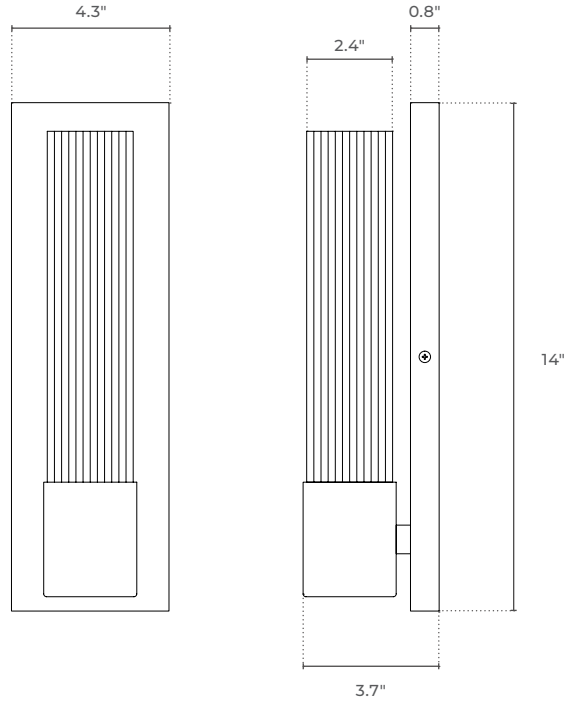

DUNTON HOUSE

DECORATIVE LIGHTING

GATSBY-ADA WALL SCONCE E26

PROJECT DATE

COMMENTS

PHYSICAL

Material	Steel
Lens Material	Glass
Mounting	Wall Mount
Finish	Brass
Source	1 x E26 (Lamp Not Included)
Dimensions	Width: 4.3" / Height: 14" / Depth: 3.7"

PERFORMANCE

Warranty	5 year
Certification	ETL, ADA Compliant

ELECTRICAL

Voltage	120V
---------	------

DIMENSIONAL CHART

WIDTH inches	HEIGHT inches	DEPTH inches
4.3	14	3.7

NOTES

Usage	Indoor Only
-------	-------------

ORDERING LOGIC

EX: GATSBY-ADA-BR

FAMILY	FINISH
GATSBY-ADA	BR
	BR Brass

DIMENSIONS

ADDITIONAL IMAGERY