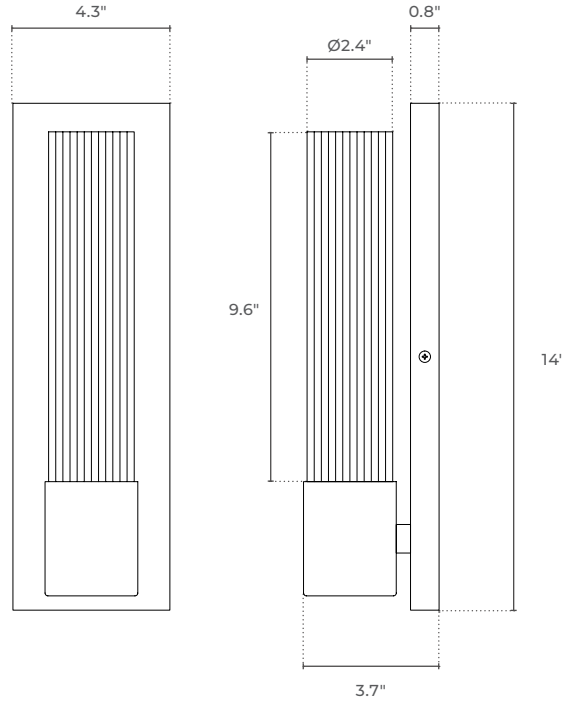

DUNTON HOUSE

DECORATIVE LIGHTING

GATSBY-ADA WALL SCONCE E26

PROJECT DATE

COMMENTS

PHYSICAL

Material	Steel
Lens Material	Glass
Mounting	Wall Mount
Finish	Brass
Source	1 x E26 (Lamp Not Included), Recommended Lamp: E26 T10 8.9inch Length
Dimensions	Width: 4.3" / Height: 14" / Depth: 3.7"

PERFORMANCE

Warranty	5 year
Certification	ETL, ADA Compliant

DIMENSIONAL CHART

WIDTH inches	HEIGHT inches	DEPTH inches
4.3	14	3.7

ELECTRICAL

Voltage	120V
---------	------

NOTES

Usage	Indoor Only
-------	-------------

ORDERING LOGIC

EX: GATSBY-ADA-BR

FAMILY	FINISH
GATSBY-ADA	BR
	BR Brass

DIMENSIONS

ADDITIONAL IMAGERY