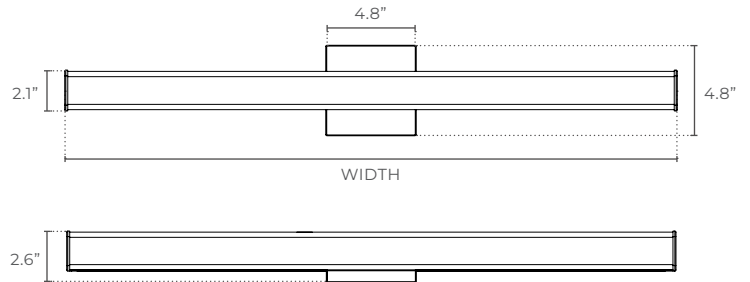

ORDERING LOGIC

EX: GLAIVE-18-FS-BK

FAMILY	SIZE	CCT	FINISH
GLAIVE		FS	
	18 18"	FS Field Selectable <small>2700K / 3000K / 3500K</small>	BK Black
	24 24"		BZ Bronze
	30 30"		CH Chrome
	36 36"		SN Satin Nickel
	48 48"		

GLAIVE VANITY LED

DIMENSIONS

ENERGY CHART

WIDTH inches	DEPTH inches	LUMENS	WATTAGE	EFFICACY lm/w
18	2.6	1080	12	90
24	2.6	1440	16	90
30	2.6	1800	20	90
36	2.6	2160	24	90
48	2.6	2240	32	70

NOTES

Usage

Indoor Only