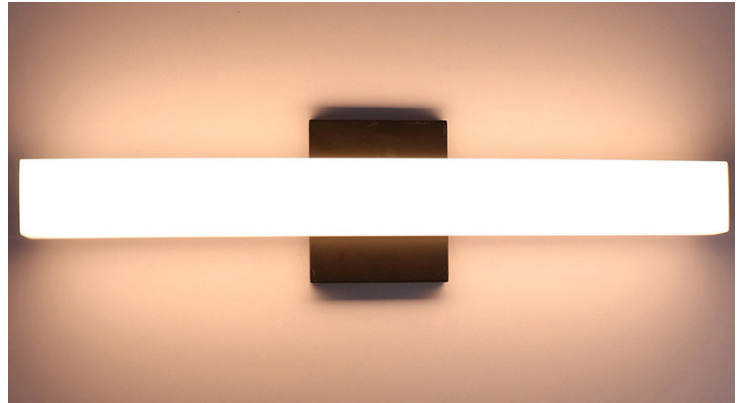

DUNTON HOUSE

DECORATIVE LIGHTING

PROJECT DATE

COMMENTS

IN STOCK

PHYSICAL

Material	Aluminum LED Mounting Plate and Steel End Caps & Canopy
Lens Material	Polycarbonate
Mounting	Wall Mount
Finish	Black, Bronze, Chrome, Satin Nickel
Source	LED

PERFORMANCE

Warranty	3 years
Certification	Wet Location, ETL, FCC, RoHS Compliant, ADA Compliant, Title 24
CCT	Field Selectable 3CCT: 2700K, 3000K, 3500K
CRI	80+

ELECTRICAL

Wattage	12W, 16W, 20W, 24W
Voltage	120V
Power Factor	>0.9
Dimmable	Triac

ORDERING LOGIC

EX: GLAIVE-18-FS-BK

FAMILY	SIZE	CCT	FINISH
GLAIVE		FS	
	18 18"	FS Field Selectable 2700K / 3000K / 3500K	BK Black
	24 24"		BZ Bronze
	30 30"		CH Chrome
	36 36"		SN Satin Nickel
	48 48"		

GLAIVE VANITY LED