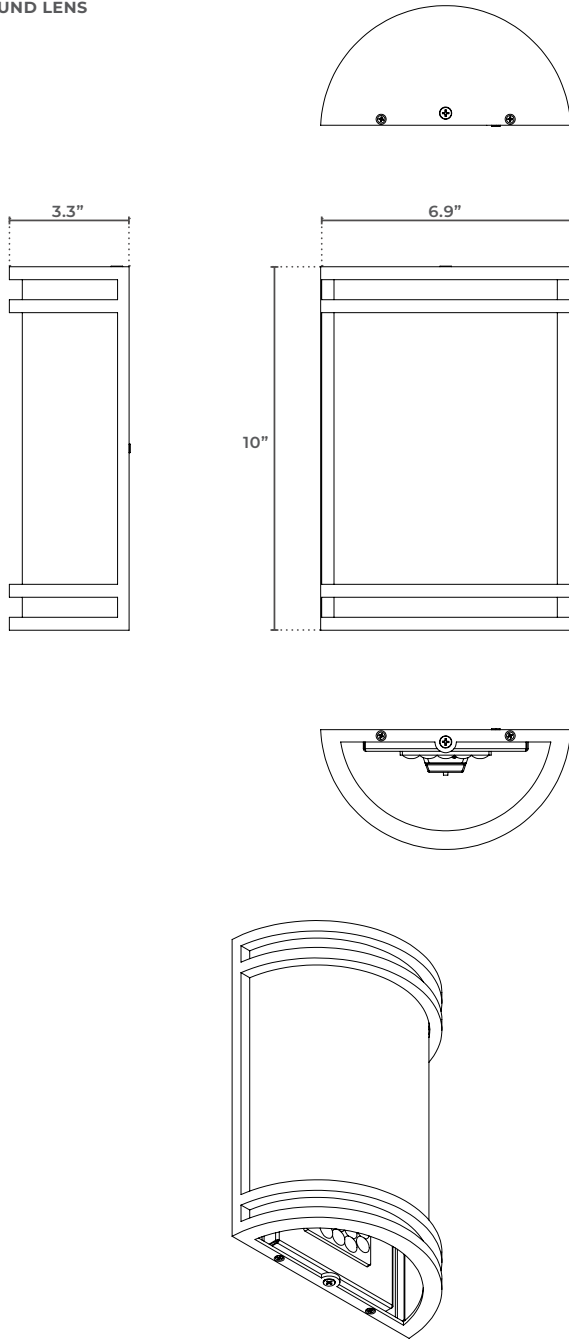

#### ENERGY CHART

TYPE	HEIGHT inches	WIDTH inches	DEPTH inches	DELIVERED LUMENS	WATTAGE	EFFICACY lm/w
R	10	6.9	3.3	900	15	60
S	10	6.8	3.3	1000	15	67

#### ORDERING LOGIC

EX: HALO-WL-R-BK

FAMILY	TYPE	FINISH
<b>HALO-WL</b>		
	<b>R</b> Round Lens	<b>BK</b> Black
	<b>S</b> Square Lens	<b>BZ</b> Bronze

**DIMENSIONS**

**ROUND LENS**

**SQUARE LENS**

**ADDITIONAL IMAGERY**

---

**ROUND LENS**

**SQUARE LENS**