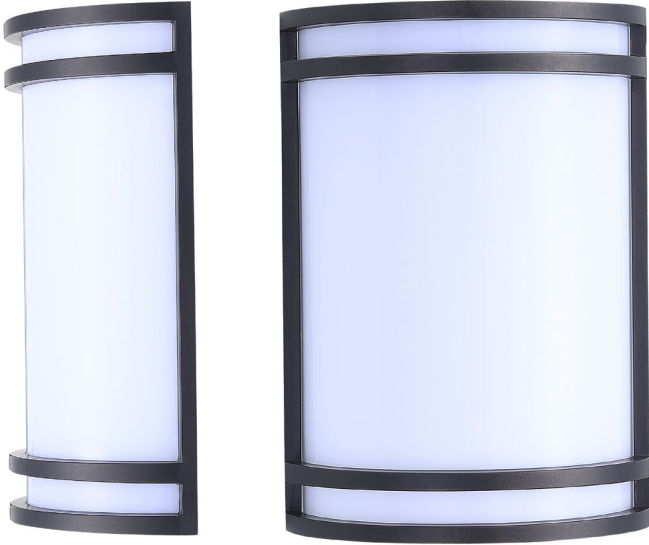

ADDITIONAL IMAGERY

ROUND LENS