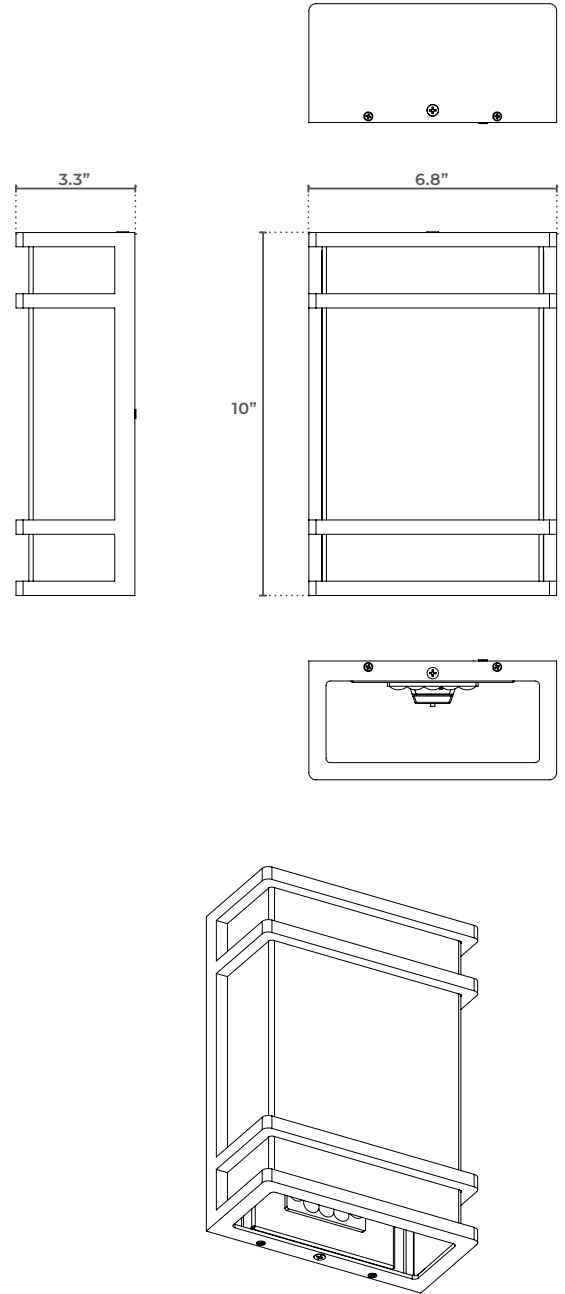

SQUARE LENS