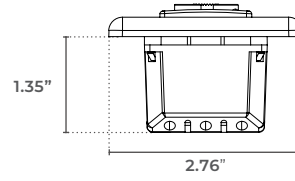

WALL CONTROL ACCESSORIES

6WC-DIM

6WC-DIM DIMENSIONS