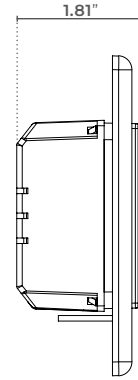

### ENERGY CHART

SPEED SETTING	1	2	3	4	5	6
RPM	102	133	158	177	193	205
Amps	0.04	0.09	0.14	0.20	0.25	0.30
Wattage	4.90	10.80	18.30	25.80	33.30	41.50
CFM	6000	6000	6200	6300	6500	7000
CFM/Watts	0.89	0.89	0.90	0.91	0.92	0.93

### ACCESSORIES ORDERING LOGIC (ORDER SEPARATELY)

EX: 6WC-DIM

#### ACCESSORIES

**6WC-DIM**

6-Speed Fan and Light Kit Dimmer Wall Control  
⌘ CLICK HERE FOR ACCESSORY SPEC SHEET

DIMENSIONS

STANDARD REMOTE CONTROL

6RC-BK

DIMENSIONS

FUNCTIONS

WALL CONTROL ACCESSORIES

6WC-DIM

6WC-DIM DIMENSIONS

**ADDITIONAL IMAGERY**

---

WITH NO LIGHT KIT