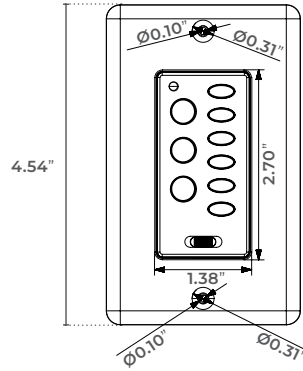

#### ACCESSORIES

**6WC-DIM**

6-Speed Fan and Light Kit Dimmer Wall Control  
⌘ CLICK HERE FOR ACCESSORY SPEC SHEET

DIMENSIONS

STANDARD REMOTE CONTROL

6RC-BK

DIMENSIONS

FUNCTIONS

WALL CONTROL ACCESSORIES

6WC-DIM

6WC-DIM DIMENSIONS

**ADDITIONAL IMAGERY**

---

WITH NO LIGHT KIT