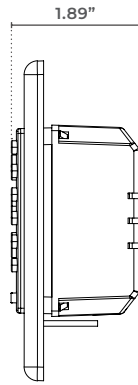

### ENERGY CHART

SPEED SETTING	1	2	3	4	5	6
RPM	102	133	158	177	193	205
Amps	0.04	0.09	0.14	0.20	0.25	0.30
Wattage	4.90	10.80	18.30	25.80	33.30	41.50
CFM	6000	6000	6200	6300	6500	7000
CFM/Watts	0.89	0.89	0.90	0.91	0.92	0.93

### ACCESSORIES ORDERING LOGIC (ORDER SEPARATELY)

EX: 6WC-DIM

#### ACCESSORIES

**6WC-DIM**

6-Speed Fan and Light Kit Dimmer Wall Control  
⌘ CLICK HERE FOR ACCESSORY SPEC SHEET

DIMENSIONS

STANDARD REMOTE CONTROL

6RC-BK

DIMENSIONS

FUNCTIONS

WALL CONTROL ACCESSORIES

6WC-DIM

6WC-DIM DIMENSIONS

**ADDITIONAL IMAGERY**

---

WITH NO LIGHT KIT