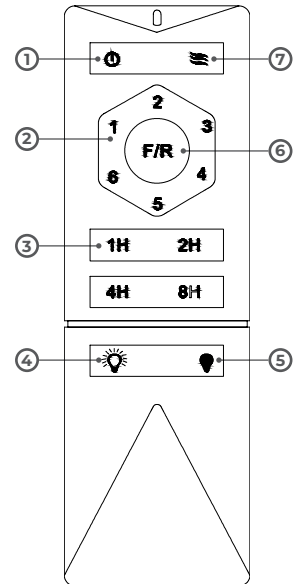

### ENERGY CHART

SPEED SETTING	1	2	3	4	5	6
RPM	102	133	158	177	193	205
Amps	0.04	0.09	0.14	0.20	0.25	0.30
Wattage	4.90	10.80	18.30	25.80	33.30	41.50
CFM	6000	6000	6200	6300	6500	7000
CFM/Watts	0.89	0.89	0.90	0.91	0.92	0.93

### ACCESSORIES ORDERING LOGIC (ORDER SEPARATELY)

EX: 6WC-DIM

#### ACCESSORIES

**6WC-DIM**

6-Speed Fan and Light Kit Dimmer Wall Control  
⌘ CLICK HERE FOR ACCESSORY SPEC SHEET

DIMENSIONS

STANDARD REMOTE CONTROL

6RC-BK

DIMENSIONS

FUNCTIONS

WALL CONTROL ACCESSORIES

6WC-DIM

6WC-DIM DIMENSIONS

**ADDITIONAL IMAGERY**

---

WITH NO LIGHT KIT