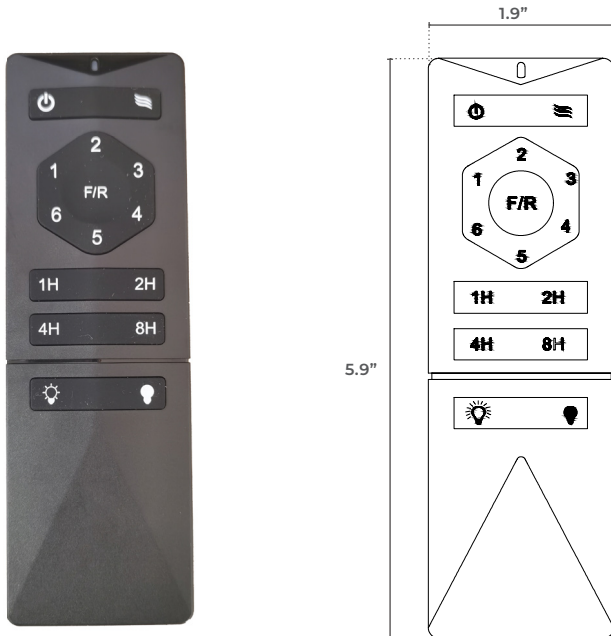

#### ACCESSORIES

**6WC-DIM**

6-Speed Fan and Light Kit Dimmer Wall Control  
⌘ CLICK HERE FOR ACCESSORY SPEC SHEET

DIMENSIONS

STANDARD REMOTE CONTROL

6RC-BK

DIMENSIONS

FUNCTIONS