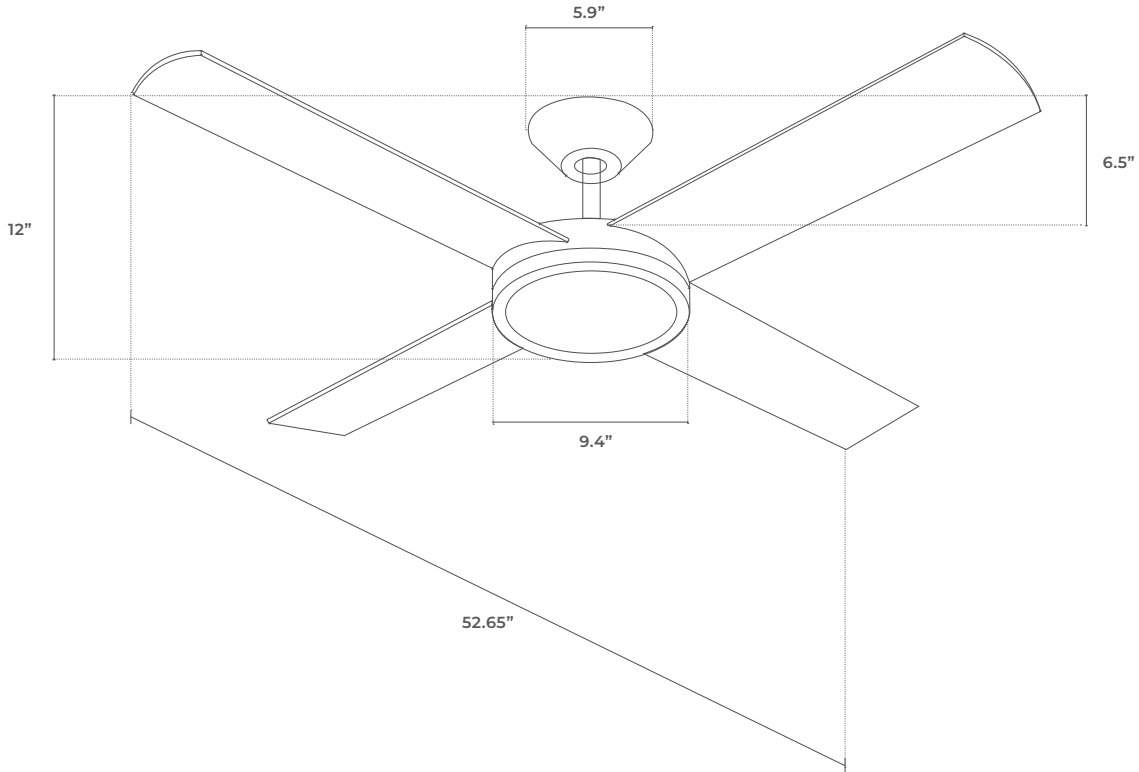

#### ACCESSORIES

**6WC-DIM**

6-Speed Fan and Light Kit Dimmer Wall Control  
⌘ CLICK HERE FOR ACCESSORY SPEC SHEET

DIMENSIONS

STANDARD REMOTE CONTROL

6RC-BK

DIMENSIONS

FUNCTIONS