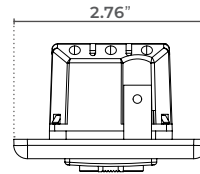

WALL CONTROL ACCESSORIES

6WC-DIM

6WC-DIM DIMENSIONS