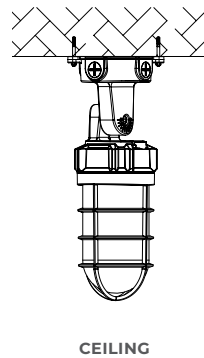

PROJECT DATE

COMMENTS

IN STOCK

ENERGY CHART

INPUT CURRENT		DELIVERED LUMENS	WATTAGE	EFFICACY lm/w
120V	277V			
0.17A	0.07A	2520	21	120

JJ-QS JELLY JAR LED QUICK SHIP

JJ-QS is a DLC Premium, IP65 rated, universal voltage, 0-10V dimmable Jelly Jar LED with an adjustable bracket that is easy to install on ceilings, walls, threaded poles, and junction boxes. JJ-QS is constructed of heavy die-cast aluminum alloy and a tempered glass lens. An ideal solution for elevator pits, garages, attics, and exterior areas.

ELECTRICAL

Wattage	21W
Voltage	120-277V
Power Factor	0.9
Dimming	0-10V

ORDERING LOGIC

EX: JJ-QS

FAMILY

JJ-QS

DIMENSIONS

PHOTOMETRICS - 21W - 5000K

AVERAGE BEAM ANGLE (50%): 160°

INSTALLATION METHODS

ADDITIONAL IMAGERY