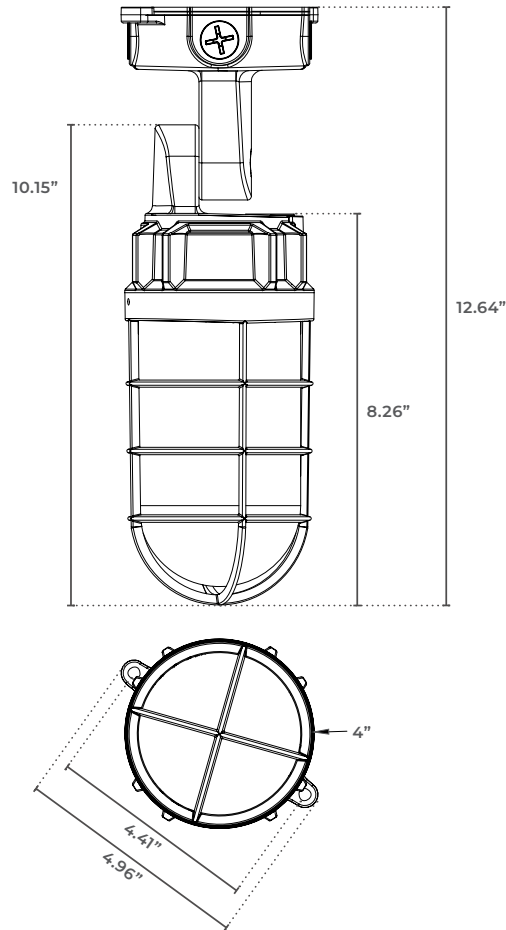

ELECTRICAL

Wattage	21W
Voltage	120-277V
Power Factor	0.9
Dimming	0-10V

ORDERING LOGIC

EX: JJ-QS

FAMILY

JJ-QS

DIMENSIONS

PHOTOMETRICS - 21W - 5000K

AVERAGE BEAM ANGLE (50%): 160°

INSTALLATION METHODS

ADDITIONAL IMAGERY