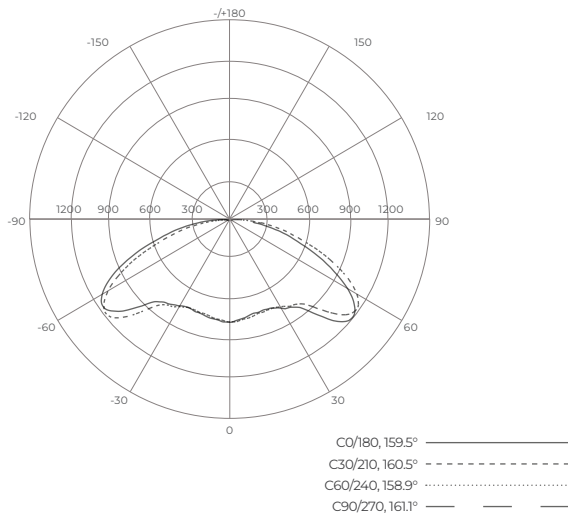

PROJECT DATE

COMMENTS

IN STOCK

ENERGY CHART

INPUT CURRENT		DELIVERED LUMENS	WATTAGE	EFFICACY lm/w
120V	277V			
0.17A	0.07A	2520	21	120

JJ-QS JELLY JAR LED QUICK SHIP

JJ-QS is a DLC Premium, IP65 rated, universal voltage, 0-10V dimmable Jelly Jar LED with an adjustable bracket that is easy to install on ceilings, walls, threaded poles, and junction boxes. JJ-QS is constructed of heavy die-cast aluminum alloy and a tempered glass lens. An ideal solution for elevator pits, garages, attics, and exterior areas.

ELECTRICAL

Wattage	21W
Voltage	120-277V
Power Factor	0.9
Dimming	0-10V

ORDERING LOGIC

EX: JJ-QS

FAMILY

JJ-QS

DIMENSIONS

PHOTOMETRICS - 21W - 5000K

AVERAGE BEAM ANGLE (50%): 160°

INSTALLATION METHODS

ADDITIONAL IMAGERY