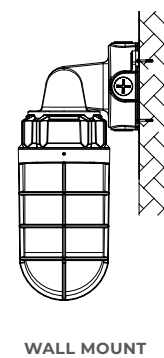

ELECTRICAL

Wattage	21W
Voltage	120-277V
Power Factor	0.9
Dimming	0-10V

ORDERING LOGIC

EX: JJ-QS

FAMILY

JJ-QS

DIMENSIONS

PHOTOMETRICS - 21W - 5000K

AVERAGE BEAM ANGLE (50%): 160°

INSTALLATION METHODS

ADDITIONAL IMAGERY