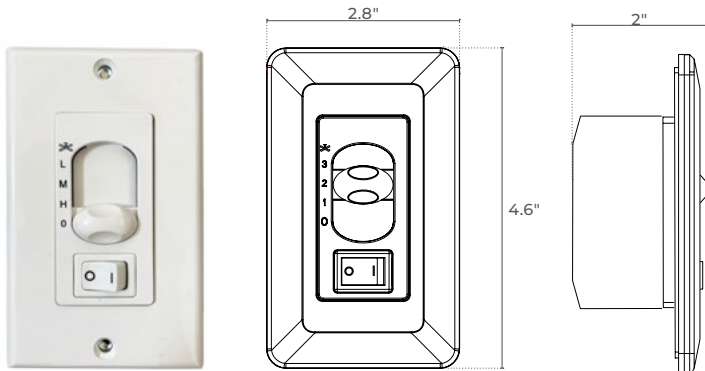

SEE ACCESSORIES ORDERING LOGIC ON PAGE 2

ACCESSORIES ORDERING LOGIC (ORDER SEPARATELY)

EX: JUNCO-DR-12-BK

FAMILY	ACCESSORIES	
JUNCO		
	DR-12-BK Downrod, 12", Black Finish	DR-24-WH Downrod, 24", White Finish
	DR-12-WH Downrod, 12", White Finish	DR-36-BK Downrod, 36", Black Finish
	DR-18-BK Downrod, 18", Black Finish	DR-36-WH Downrod, 36", White Finish
	DR-18-WH Downrod, 18", White Finish	DR-40-BK Downrod, 40", Black Finish
	DR-24-BK Downrod, 24", Black Finish	DR-40-WH Downrod, 40", White Finish

DIMENSIONS

CONTROL OPTIONS

3WC 3-Speed Wall Control

3RC 3-Speed Remote Control

ADDITIONAL IMAGERY

JUNCO-BK-BK-PC
Black Hardware Finish / Black Blade Finish / Pull Chain Control

JUNCO-WH-WH-PC
White Hardware Finish / White Blade Finish / Pull Chain Control