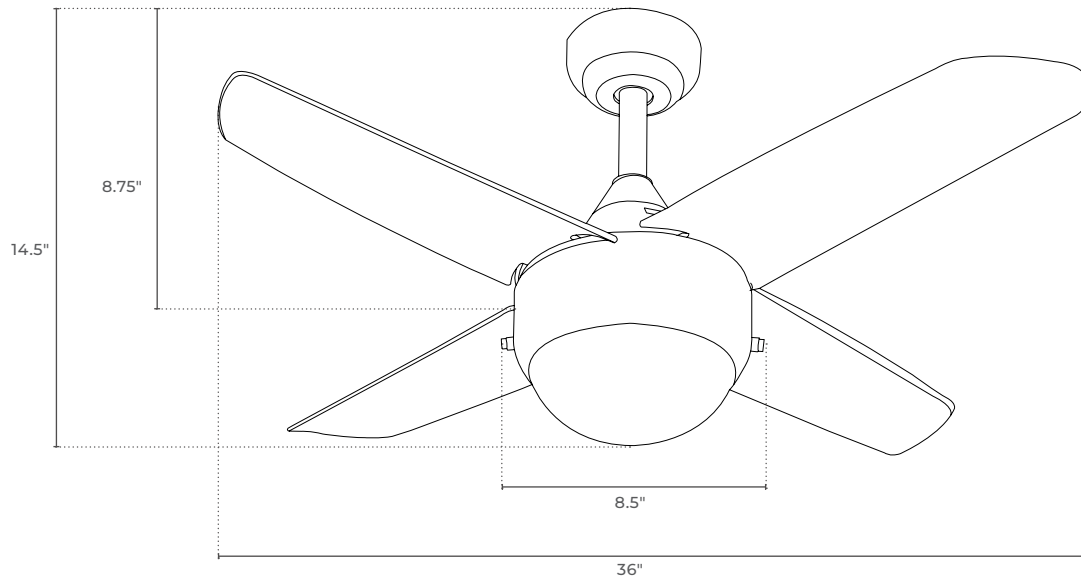

ACCESSORIES ORDERING LOGIC (ORDER SEPARATELY)

EX: JUNCO-DR-12-BK

FAMILY	ACCESSORIES	
JUNCO		
	DR-12-BK Downrod, 12", Black Finish	DR-24-WH Downrod, 24", White Finish
	DR-12-WH Downrod, 12", White Finish	DR-36-BK Downrod, 36", Black Finish
	DR-18-BK Downrod, 18", Black Finish	DR-36-WH Downrod, 36", White Finish
	DR-18-WH Downrod, 18", White Finish	DR-40-BK Downrod, 40", Black Finish
	DR-24-BK Downrod, 24", Black Finish	DR-40-WH Downrod, 40", White Finish

DIMENSIONS