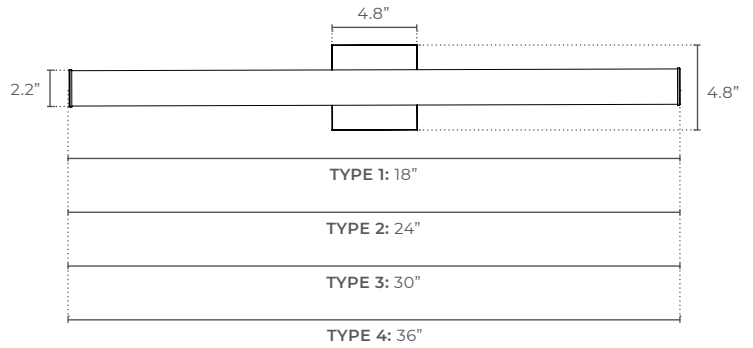

DUNTON HOUSE

DECORATIVE LIGHTING

KATANA BATH VANITY LED

PROJECT DATE

COMMENTS

PHYSICAL

Material	Aluminum
Mounting	Wall Mount
Finish	Black, Bronze, Chrome, Satin Nickel
Source	LED
CRI	80+
CCT	2700K, 3000K, 3500K, 4000K, 5000K

PERFORMANCE

Warranty	3 years
Certification	ETL, CE, ROHS Compliant

ELECTRICAL

Wattage	12W, 16W, 20W, 24W
Voltage	120V
Dimmable	Triac
Power Supply	Hard Wire
Power Factor	>0.9

DIMENSIONS

ENERGY CHART

SIZE	WIDTH inches	LUMENS	WATTAGE	EFFICACY lm/w
1	18	840	12	70
2	24	1120	16	70
3	30	1400	20	70
4	36	1680	24	0