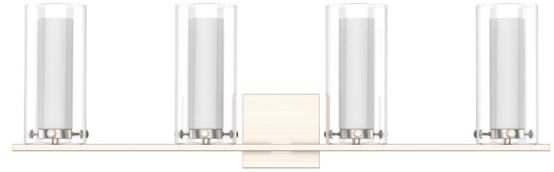

#### PHYSICAL

Material	Metal
Lens Material	Outer Clear Glass, Inner Frosted Glass
Mounting	Wall Mounted (Up or Down)
Finish	Black, Brushed Nickel, Black + Gold
Source	4 x E12, Type B Shape Recommended (4W 350lm 3000K Dimmable LED Lamp Included)
Dimensions	W 30.75" x D 4.75" x H 9.375"

#### ORDERING LOGIC

FAMILY	TYPE	FINISH
<b>LEWIS</b>	<b>4</b>	
	<b>4</b> 4 Lamp	<b>BK</b> Matte Black
		<b>BN</b> Brushed Nickel
		<b>BKGD</b> Black + Gold

Matte Black

Brushed Nickel

Black + Gold