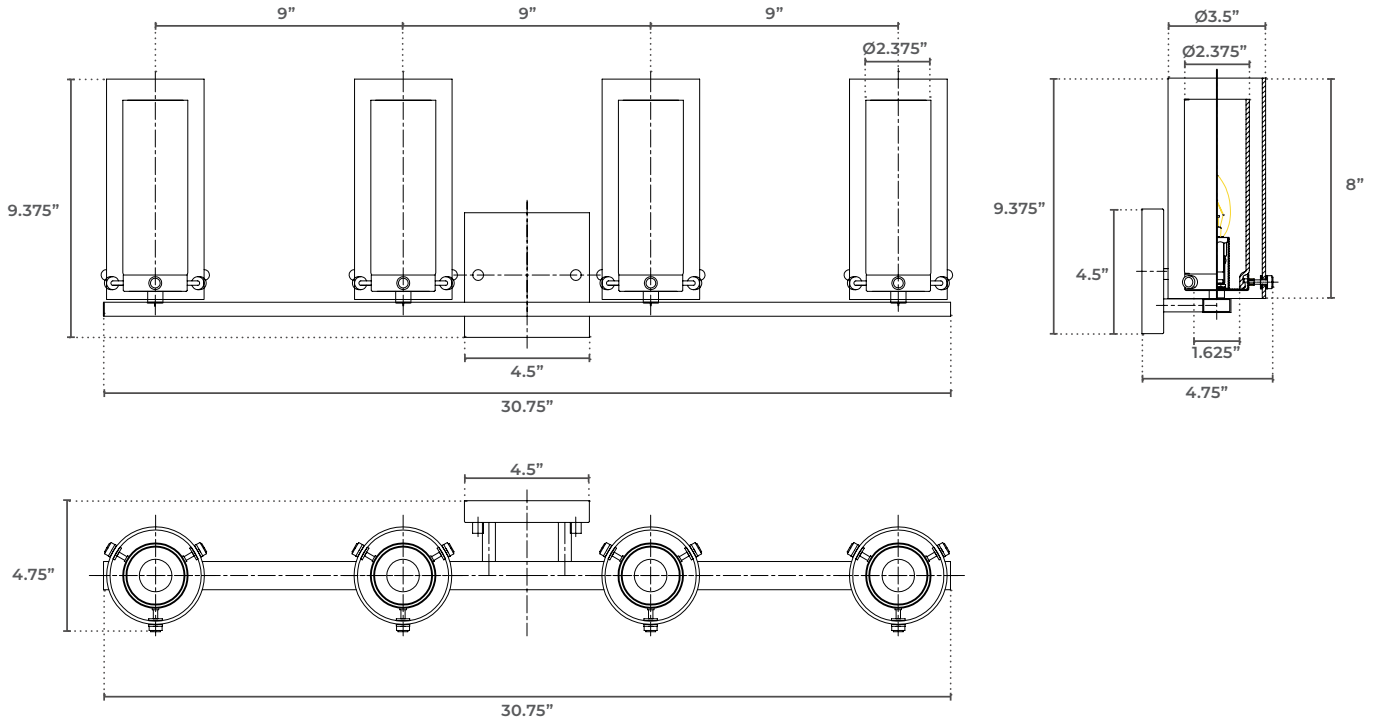

#### PHYSICAL

Material	Metal
Lens Material	Outer Clear Glass, Inner Frosted Glass
Mounting	Wall Mounted (Up or Down)
Finish	Black, Brushed Nickel, Black + Gold
Source	4 x E12, Type B Shape Recommended (4W 350lm 3000K Dimmable LED Lamp Included)
Dimensions	W 30.75" x D 4.75" x H 9.375"

#### DIMENSIONAL DATA

HEIGHT inches	WIDTH inches	DEPTH inches
9.375	30.75	4.75

#### NOTES

Usage Indoor Only

EX: LEWIS-4-BK

**DIMENSIONS**

**LEWIS FAMILY**

**LEWIS-WL**  
EXTERIOR SCENCE E12

**LEWIS-1**  
VANITY E12

**LEWIS-2**  
VANITY E12