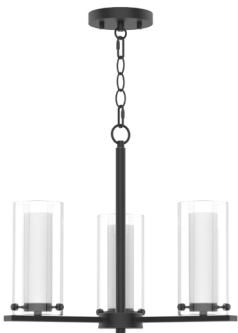

#### PHYSICAL

Material	Metal
Lens Material	Outer Clear Glass, Inner Frosted Glass
Mounting	Wall Mounted (Up or Down)
Finish	Black, Brushed Nickel, Black + Gold
Source	4 x E12, Type B Shape Recommended (4W 350lm 3000K Dimmable LED Lamp Included)
Dimensions	W 30.75" x D 4.75" x H 9.375"

#### NOTES

Usage Indoor Only

EX: LEWIS-4-BK

**DIMENSIONS**

**LEWIS FAMILY**

**LEWIS-WL**  
EXTERIOR SCENCE E12

**LEWIS-1**  
VANITY E12

**LEWIS-2**  
VANITY E12

**LEWIS-3**  
VANITY E12

**LEWIS-C**  
CHANDELIER E12 CHAIN + STEM

**LEWIS-MP**  
MINI PENDANT E12 CABLE + STEM