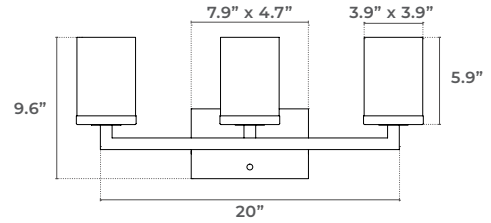

DUNTON HOUSE

DECORATIVE LIGHTING

ONA 3 VANITY E26

PROJECT DATE

COMMENTS

IN STOCK

PHYSICAL

Material	Iron & Glass
Mounting	Wall Mount
Finish	Matte Black, Brushed Nickel, Champagne Gold, Chrome, Matte White
Source	3 x E26, T45 Shape Recommended, A19 and A21 compatible (Lamp Not Included)
Dimensions	Height: 9.6" / Width: 23.3" / Depth: 6.4"

PERFORMANCE

Warranty	5 years
Certification	ETL

ELECTRICAL

Wattage	25W Maximum Per Socket
Voltage	110-120V

DIMENSIONS

Front View

Top View

NOTES