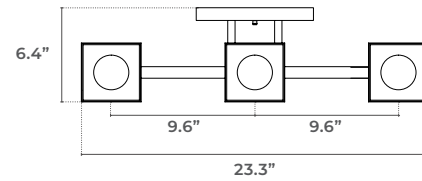

DUNTON HOUSE

DECORATIVE LIGHTING

ONA 3 VANITY E26

PROJECT DATE

COMMENTS

IN STOCK

PHYSICAL

Material	Iron & Glass
Mounting	Wall Mount
Finish	Matte Black, Brushed Nickel, Champagne Gold, Chrome, Matte White
Source	3 x E26, T45 Shape Recommended, A19 and A21 compatible (Lamp Not Included)
Dimensions	Height: 9.6" / Width: 23.3" / Depth: 6.4"

PERFORMANCE

Warranty	5 years
Certification	ETL

ELECTRICAL

Wattage	25W Maximum Per Socket
Voltage	110-120V

DIMENSIONS

Front View

Top View

NOTES