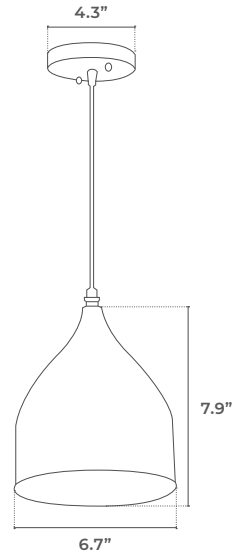

DUNTON HOUSE

DECORATIVE LIGHTING

PEAK PENDANT E26

PROJECT DATE

COMMENTS

PHYSICAL

Material	Iron
Mounting	Suspended
Finish	Matte Black, Matte White
Source	1x E26 Base (Lamp Not Included)
CRI	80+

PERFORMANCE

Warranty	5 years
Certification	UL

ELECTRICAL

Wattage	60W
Voltage	110-120V
Power Supply	Hard Wire

NOTES

Usage	Indoor Only
Iron Detail	Thickness: 0.05-0.06"
Testing	High Voltage, Grounding, Swivel Torsion, & Pull Test