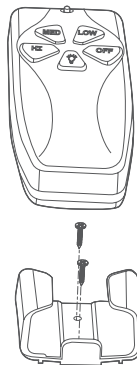

- Residential
- Multi-Family
- Hospitality

PHYSICAL

Material	Metal
Blade Material	4 Plywood Blades
Lens	Frosted
Mounting	Suspended
Fan Diameter	44"
Source	1 x LED-E26 (Included)
Finish	Brushed Nickel, Black, White
Sloped Ceiling	Yes
Blade Pitch	12°
Downrod Length	6" Standard, 40" Maximum
Weight	15.43lbs / 7.0kg

ENERGY CHART

SPEED SETTING	LOW	MEDIUM	HIGH
RPM	11	25	50
Wattage	75	122	190
CFM	1255	2760	3876

ORDERING LOGIC

EX: PHOEBE-3RC-BN

FAMILY	CONTROL	FINISH
PHOEBE		
3RC	3-Speed Remote Control	BN Brushed Nickel
3WC	3-Speed Wall Control	
PC	Pull Chain	BK Black
		WH White

ELECTRICAL

Wattage	50W Motor / 9W Maximum per Socket
Voltage	120V
Motor Type	Pure Copper & Silicone Steel AC Motor (153x13mm)
Controls	3-Speed Remote Control, 3-Speed Wall Control or Pull Chain

DIMENSIONS

ADDITIONAL IMAGERY

REMOTE CONTROL

WALL SWITCH

DIMENSIONS
3.3" x 2"

NOTE: It installs onto standard US switch boxes