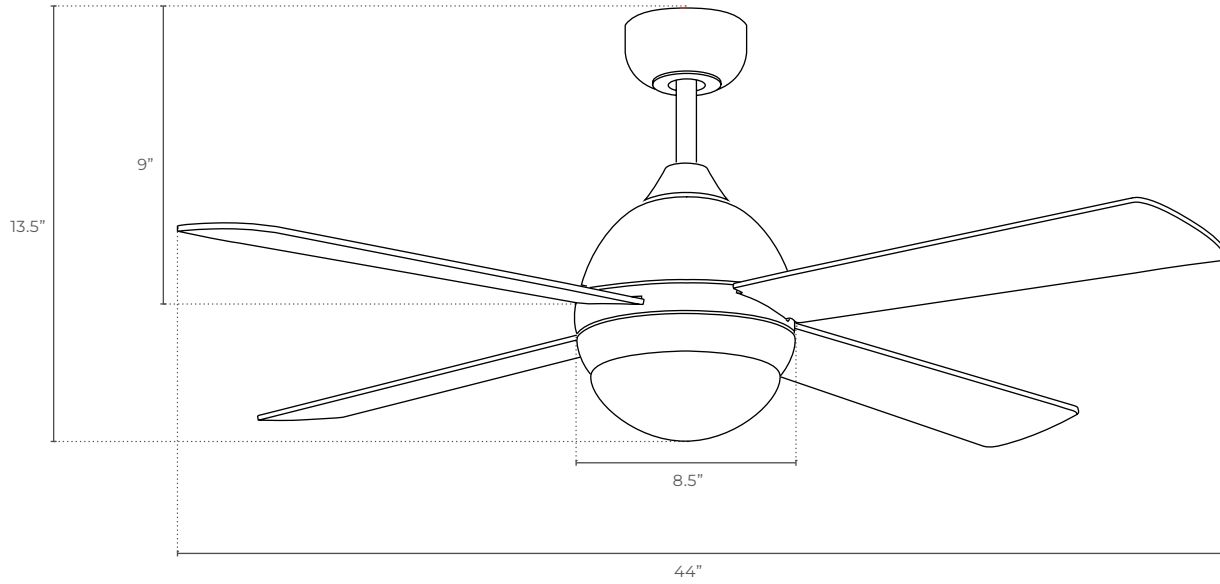

- Residential
- Multi-Family
- Hospitality

PHYSICAL

Material	Metal
Blade Material	4 Plywood Blades
Lens	Frosted
Mounting	Suspended
Fan Diameter	44"
Source	1 x LED-E26 (Included)
Finish	Brushed Nickel, Black, White
Sloped Ceiling	Yes
Blade Pitch	12°
Downrod Length	6" Standard, 40" Maximum
Weight	15.43lbs / 7.0kg

ENERGY CHART

SPEED SETTING	LOW	MEDIUM	HIGH
RPM	11	25	50
Wattage	75	122	190
CFM	1255	2760	3876

ORDERING LOGIC

EX: PHOEBE-3RC-BN

FAMILY	CONTROL	FINISH
PHOEBE		
3RC	3-Speed Remote Control	BN Brushed Nickel
3WC	3-Speed Wall Control	
PC	Pull Chain	BK Black
		WH White

ELECTRICAL

Wattage	50W Motor / 9W Maximum per Socket
Voltage	120V
Motor Type	Pure Copper & Silicone Steel AC Motor (153x13mm)
Controls	3-Speed Remote Control, 3-Speed Wall Control or Pull Chain

DIMENSIONS

ADDITIONAL IMAGERY

REMOTE CONTROL

WALL SWITCH

DIMENSIONS
3.3" x 2"

NOTE: It installs onto standard US switch boxes