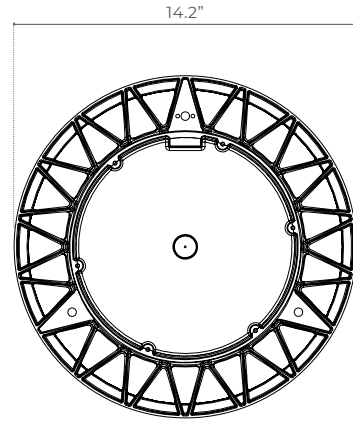

DIMENSIONS