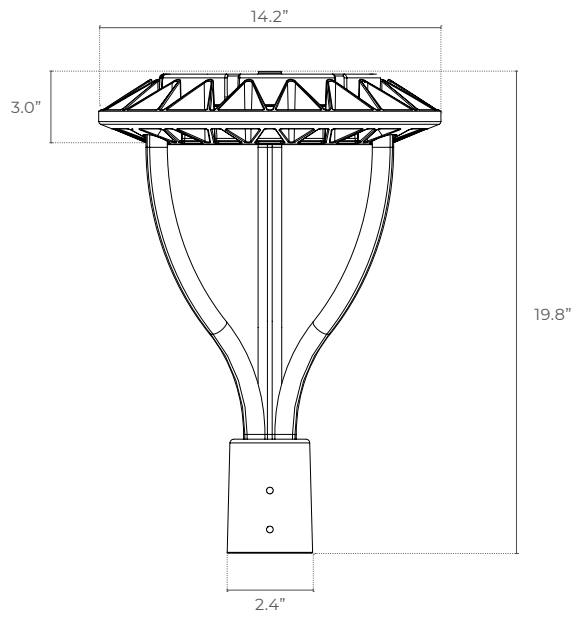

PROJECT DATE

COMMENTS

ENERGY CHART

SIZE	HEIGHT inches	WIDTH inches	DELIVERED LUMENS	WATTAGE	EFFICACY lm/w
1	19.8	14.2	7800	60	130
	19.8	14.2	13000	100	130
	19.8	14.2	19500	150	130

PTR POST TOP ROUND LED

The PTR Series offers an IP65 wet location rated outdoor LED luminaire with a daylight sensor or motion sensor.

- Parking Lots
- Underpasses
- Perimeter / Area Lighting

PHYSICAL

Material	Die-Cast Aluminum
Mounting	2.4" / 3.0" Tenon
Lens	Glass
Finish	Black
CCT	3000K, 4000K, 5000K, 5700K
CRI	70+
Beam Angle	120°

PERFORMANCE

ORDERING LOGIC

EX: PTR-60-30

FAMILY	WATTAGE	CCT	OPTIONS
PTR			
	60 60W	30 3000K	DS Daylight Sensor
	100 100W	40 4000K	MS Motion Sensor
	150 150W	50 5000K	
		57 5700K	

DIMENSIONS

DAYLIGHT SENSOR

MOTION SENSOR