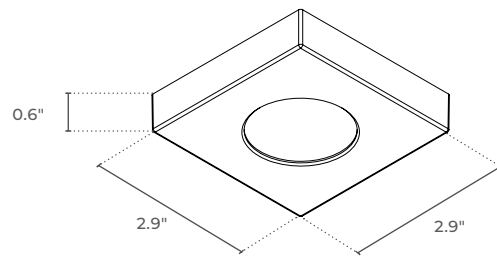

PROJECT _____ DATE _____

COMMENTS _____

Recessed

Surface Mount

ENERGY CHART

HEIGHT	WIDTH inches	DELIVERED LUMENS	WATTAGE	EFFICACY lm/w
0.6	2.9	240	4	60

ORDERING LOGIC EX: PUCK-24V

FAMILY	CCT
PUCK-24V	(blank) 3000K
	FS Field Selectable 3000K / 4000K / 5000K

ELECTRICAL

Wattage	4W
Voltage	24VDC

ACCESSORIES ORDERING LOGIC (ORDER SEPARATELY) EX: PUCK-TR-R-RO-W

FAMILY	ACCESSORIES
PUCK-TR	<p>R-RO-W Recessed Round Trim Ring, White Finish</p> <p>S-RO-W Surface Mount Round Trim Ring, White Finish</p> <p>R-SQ-W Recessed Square Trim Ring, White Finish</p> <p>S-SQ-W Surface Mount Square Trim Ring, White Finish</p> <p>R-RO-B Recessed Round Trim Ring, Black Finish</p> <p>S-RO-B Surface Mount Round Trim Ring, Black Finish</p> <p>R-SQ-B Recessed Square Trim Ring, Black Finish</p> <p>S-SQ-B Surface Mount Square Trim Ring, Black Finish</p>

DIMENSIONS

RECESSED ROUND TRIM

SURFACE MOUNT ROUND TRIM

RECESSED SQUARE TRIM

SURFACE MOUNT SQUARE TRIM

ACCESSORIES

RECESSED ROUND TRIM

SURFACE MOUNT ROUND TRIM

RECESSED SQUARE TRIM

SURFACE MOUNT SQUARE TRIM

FIELD SELECTABLE SWITCH

ADDITIONAL IMAGERY