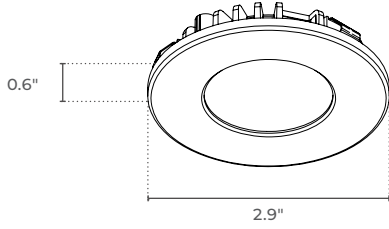

PROJECT _____ DATE _____

COMMENTS _____

Recessed

Surface Mount

ENERGY CHART

HEIGHT	WIDTH inches	DELIVERED LUMENS	WATTAGE	EFFICACY lm/w
0.6	2.9	240	4	60

ORDERING LOGIC EX: PUCK-24V

FAMILY	CCT
PUCK-24V	(blank) 3000K
	FS Field Selectable 3000K / 4000K / 5000K

ELECTRICAL

Wattage	4W
Voltage	24VDC

ACCESSORIES ORDERING LOGIC (ORDER SEPARATELY) EX: PUCK-TR-R-RO-W

FAMILY	ACCESSORIES
PUCK-TR	<p>R-RO-W Recessed Round Trim Ring, White Finish</p> <p>S-RO-W Surface Mount Round Trim Ring, White Finish</p> <p>R-SQ-W Recessed Square Trim Ring, White Finish</p> <p>S-SQ-W Surface Mount Square Trim Ring, White Finish</p> <p>R-RO-B Recessed Round Trim Ring, Black Finish</p> <p>S-RO-B Surface Mount Round Trim Ring, Black Finish</p> <p>R-SQ-B Recessed Square Trim Ring, Black Finish</p> <p>S-SQ-B Surface Mount Square Trim Ring, Black Finish</p>

DIMENSIONS

RECESSED ROUND TRIM

SURFACE MOUNT ROUND TRIM

RECESSED SQUARE TRIM

SURFACE MOUNT SQUARE TRIM

ACCESSORIES

RECESSED ROUND TRIM

SURFACE MOUNT ROUND TRIM