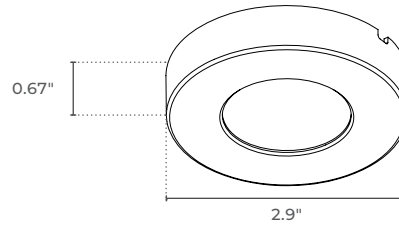

PROJECT _____ DATE _____

COMMENTS _____

Recessed

Surface Mount

ENERGY CHART

HEIGHT	WIDTH inches	DELIVERED LUMENS	WATTAGE	EFFICACY lm/w
0.6	2.9	240	4	60

ORDERING LOGIC EX: PUCK-24V

FAMILY	CCT
PUCK-24V	(blank) 3000K
	FS Field Selectable 3000K / 4000K / 5000K

ELECTRICAL

Wattage	4W
Voltage	24VDC

ACCESSORIES ORDERING LOGIC (ORDER SEPARATELY) EX: PUCK-TR-R-RO-W

FAMILY	ACCESSORIES
PUCK-TR	<p>R-RO-W Recessed Round Trim Ring, White Finish</p> <p>S-RO-W Surface Mount Round Trim Ring, White Finish</p> <p>R-SQ-W Recessed Square Trim Ring, White Finish</p> <p>S-SQ-W Surface Mount Square Trim Ring, White Finish</p> <p>R-RO-B Recessed Round Trim Ring, Black Finish</p> <p>S-RO-B Surface Mount Round Trim Ring, Black Finish</p> <p>R-SQ-B Recessed Square Trim Ring, Black Finish</p> <p>S-SQ-B Surface Mount Square Trim Ring, Black Finish</p>

DIMENSIONS

RECESSED ROUND TRIM

SURFACE MOUNT ROUND TRIM

RECESSED SQUARE TRIM

SURFACE MOUNT SQUARE TRIM

ACCESSORIES

RECESSED ROUND TRIM

SURFACE MOUNT ROUND TRIM