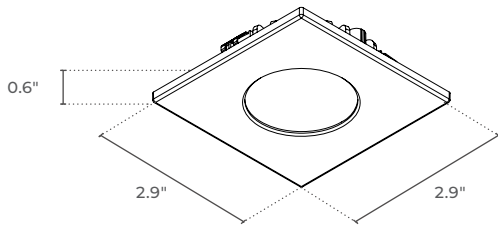

PROJECT _____ DATE _____

COMMENTS _____

Recessed

Surface Mount

ENERGY CHART

HEIGHT	WIDTH inches	DELIVERED LUMENS	WATTAGE	EFFICACY lm/w
0.6	2.9	240	4	60

ORDERING LOGIC EX: PUCK-24V

FAMILY	CCT
PUCK-24V	(blank) 3000K
	FS Field Selectable 3000K / 4000K / 5000K

ELECTRICAL

Wattage	4W
Voltage	24VDC

ACCESSORIES ORDERING LOGIC (ORDER SEPARATELY) EX: PUCK-TR-R-RO-W

FAMILY	ACCESSORIES
PUCK-TR	<p>R-RO-W Recessed Round Trim Ring, White Finish</p> <p>S-RO-W Surface Mount Round Trim Ring, White Finish</p> <p>R-SQ-W Recessed Square Trim Ring, White Finish</p> <p>S-SQ-W Surface Mount Square Trim Ring, White Finish</p> <p>R-RO-B Recessed Round Trim Ring, Black Finish</p> <p>S-RO-B Surface Mount Round Trim Ring, Black Finish</p> <p>R-SQ-B Recessed Square Trim Ring, Black Finish</p> <p>S-SQ-B Surface Mount Square Trim Ring, Black Finish</p>

DIMENSIONS

RECESSED ROUND TRIM

SURFACE MOUNT ROUND TRIM

RECESSED SQUARE TRIM

SURFACE MOUNT SQUARE TRIM

ACCESSORIES

RECESSED ROUND TRIM

SURFACE MOUNT ROUND TRIM

RECESSED SQUARE TRIM

SURFACE MOUNT SQUARE TRIM

FIELD SELECTABLE SWITCH

ADDITIONAL IMAGERY