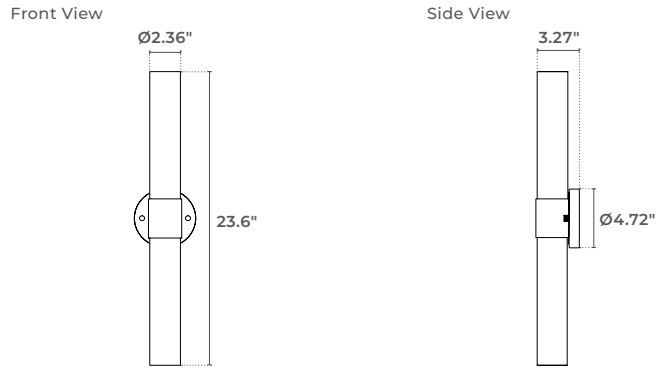

DIMENSIONS

NOTES

Usage Indoor Only

ORDERING LOGIC

EX: RAE-BK

FAMILY	FINISH
RAE	
AB	Antique Brass
BK	Matte Black
BN	Brushed Nickel
CH	Chrome
WH	Matte White