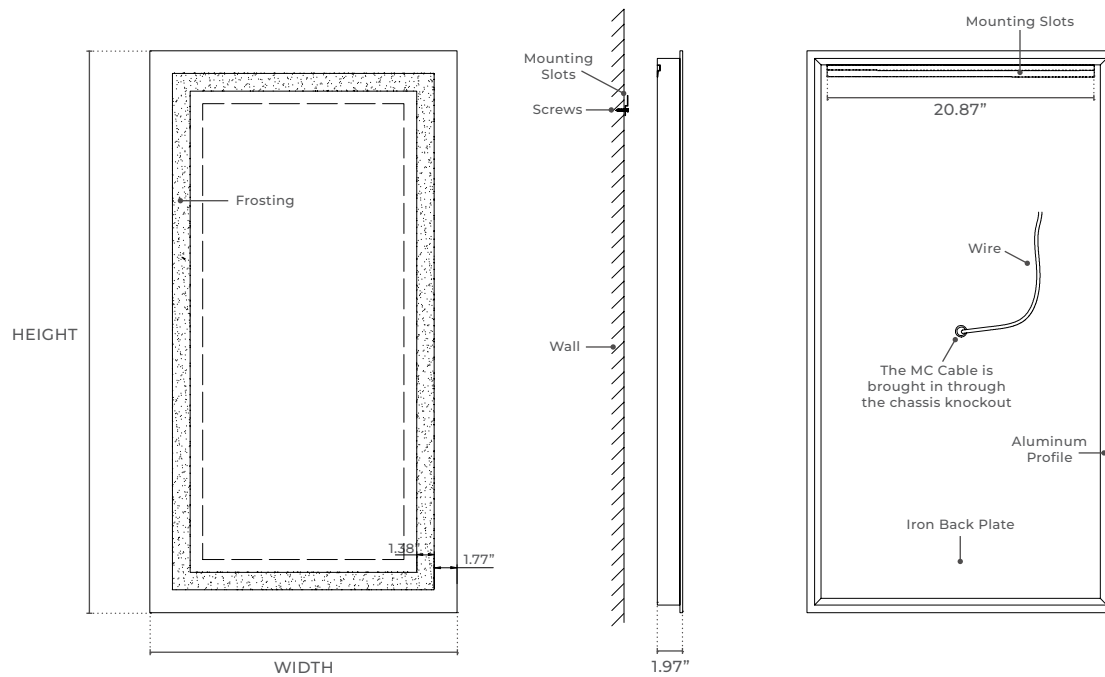

ENERGY CHART

SIZE	WIDTH inches	HEIGHT inches	ANTI-FOG SIZE inches	CCT	DELIVERED LUMENS	WATTAGE	EFFICACY lm/w
2436	24	36	13.8 X 17.7	Single	1500	LED LIGHT: 26 | ANTI-FOG: 47 TOTAL: 70	80
				FS3	900	LED LIGHT: 16 | ANTI-FOG: 47 TOTAL: 61	80
2432	24	32	13.8 X 15.7	Single	1400	LED LIGHT: 24 | ANTI-FOG: 42 TOTAL: 64	80
				FS3	1400	LED LIGHT: 15 | ANTI-FOG: 42 TOTAL: 56	80
3042	30	42	15.7 X 19.7	Single	1900	LED LIGHT: 34 | ANTI-FOG: 60 TOTAL: 91	80
				FS3	1150	LED LIGHT: 20 | ANTI-FOG: 60 TOTAL: 78	80
3636	36	36	19.7 X 15.7	Single	1900	LED LIGHT: 34 | ANTI-FOG: 60 TOTAL: 91	80
				FS3	1150	LED LIGHT: 20 | ANTI-FOG: 60 TOTAL: 78	80
3648	36	48	17.7 X 21.7	Single	2250	LED LIGHT: 41 | ANTI-FOG: 74 TOTAL: 111	80
				FS3	1350	LED LIGHT: 25 | ANTI-FOG: 74 TOTAL: 97	80
3660	36	60	17.7 X 31.5	Single	2600	LED LIGHT: 48 | ANTI-FOG: 108 TOTAL: 151	80
				FS3	1550	LED LIGHT: 29 | ANTI-FOG: 108 TOTAL: 134	80
4040	40	40	19.7 X 19.7	Single	2100	LED LIGHT: 38 | ANTI-FOG: 75 TOTAL: 109	80
				FS3	1250	LED LIGHT: 23 | ANTI-FOG: 75 TOTAL: 96	80

DIMENSIONS

APPROVED DIMMERS

- LUTRON SKYLARK SELV-300P-AL
- LUTRON Diva DVELV-300P-AL
- LUTRON(Diva) DVCL-153P
- LUTRON MACL-153M
- LUTRON MRF2-600M
- LUTRON MSCL-OP153M
- LUTRON(Lumea) LGCL-153P
- LEVITON 1C1705