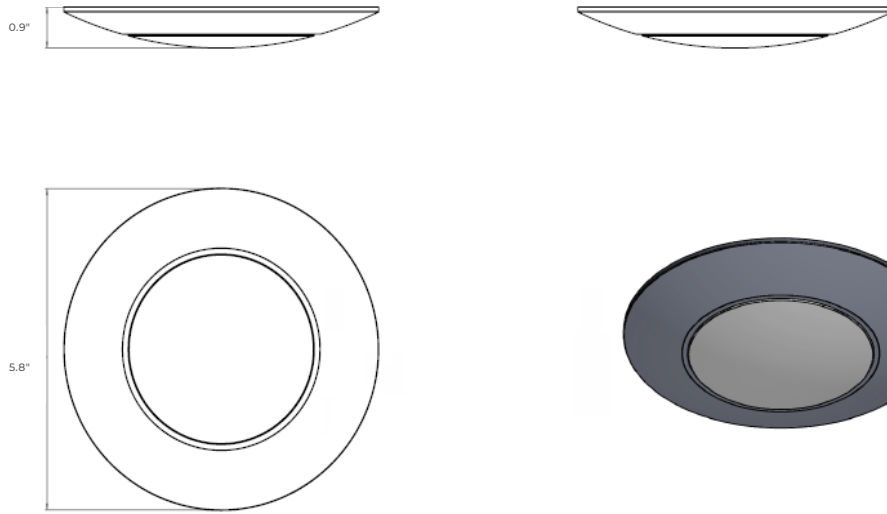

PROJECT DATE

COMMENTS

IN STOCK

RDL RETROFIT DISK LIGHT LED

The RDL Series fits into 4" or 6" junction boxes and can replace 5" recessed lights. It is suitable for dry/damp locations in enclosed areas.

- Residential
- Commercial
- Hospitality

ELECTRICAL

Wattage	15W
Voltage	120V, 277V, 120-277V
Power Factor	>0.90
Dimmable	100% - 10% Triac Dimming

ENERGY CHART

SIZE	HEIGHT inches	WIDTH inches	LUMENS	WATTAGE	EFFICACY lm/w
4	0.7	6.0	850	12	70.8
6	0.9	7.8	1076	15	71.7

ORDERING LOGIC

EX: RDL-4-8-12-30-80-ND-BK

FAMILY	SIZE	LUMENS	VOLTAGE	CCT	CRI	DIMMING	FINISH	OPTIONS
RDL								
	4 4"	8 850	12 120V	30 3000K	80 80+	ND No Dimming	BK Black	CC Custom Configurations FOR ADDITIONAL OPTIONS CONTACT SALES@SAGE.LIGHTING
	6 6"	10 1076	27 277V	40 4000K	90 90+	TR Triac	SN Satin Nickel	
			U 120-277V	50 5000K			WH White	

DIMENSIONS

4" Product

6" Product