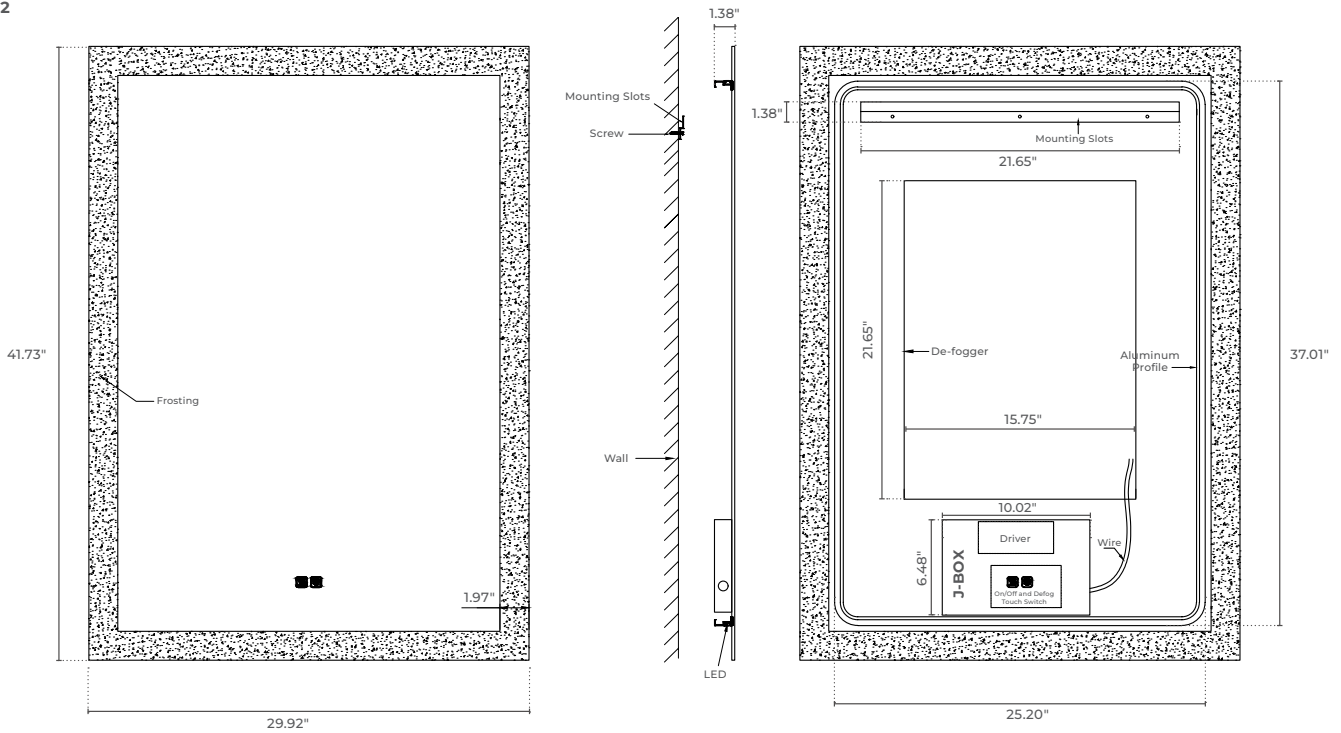

#### ORDERING NOTES

- 1 Custom sizes available upon request, consult factory for details and pricing.
- 2 50pcs minimum order quantity required if mirror not in stock.

**ENERGY CHART**

SIZE	WIDTH inches	HEIGHT inches	ANTI-FOG SIZE inches	CCT	DELIVERED LUMENS	WATTAGE	EFFICACY lm/w
2436	24	36	13.8 X 17.7	Single	1500	LED LIGHT: 30   ANTI-FOG: 47 TOTAL: 74	50
				FS3	900	LED LIGHT: 18   ANTI-FOG: 47 TOTAL: 63	50
2432	24	32	13.8 X 15.7	Single	1400	LED LIGHT: 28   ANTI-FOG: 42 TOTAL: 67	50
				FS3	1400	LED LIGHT: 28   ANTI-FOG: 42 TOTAL: 67	50
3042	30	42	15.7 X 19.7	Single	1900	LED LIGHT: 38   ANTI-FOG: 60 TOTAL: 94	50
				FS3	1150	LED LIGHT: 23   ANTI-FOG: 60 TOTAL: 81	50
3636	36	36	19.7 X 15.7	Single	1900	LED LIGHT: 38   ANTI-FOG: 60 TOTAL: 94	50
				FS3	1150	LED LIGHT: 23   ANTI-FOG: 60 TOTAL: 81	50
3648	36	48	17.7 X 21.7	Single	2250	LED LIGHT: 45   ANTI-FOG: 74 TOTAL: 115	50
				FS3	1350	LED LIGHT: 27   ANTI-FOG: 74 TOTAL: 98	50
3660	36	60	17.7 X 31.5	Single	2600	LED LIGHT: 52   ANTI-FOG: 108 TOTAL: 155	50
				FS3	1550	LED LIGHT: 31   ANTI-FOG: 108 TOTAL: 136	50
4040	40	40	19.7 X 19.7	Single	2100	LED LIGHT: 42   ANTI-FOG: 75 TOTAL: 113	50
				FS3	1250	LED LIGHT: 25   ANTI-FOG: 75 TOTAL: 98	50

**DIMENSIONS**
**24 X 36**

**DIMENSIONS**

**24 X 32**

**30 X 42**

**DIMENSIONS**

**36 X 36**

**36 X 48**

**DIMENSIONS**

**36 X 60**

**40 X 40**