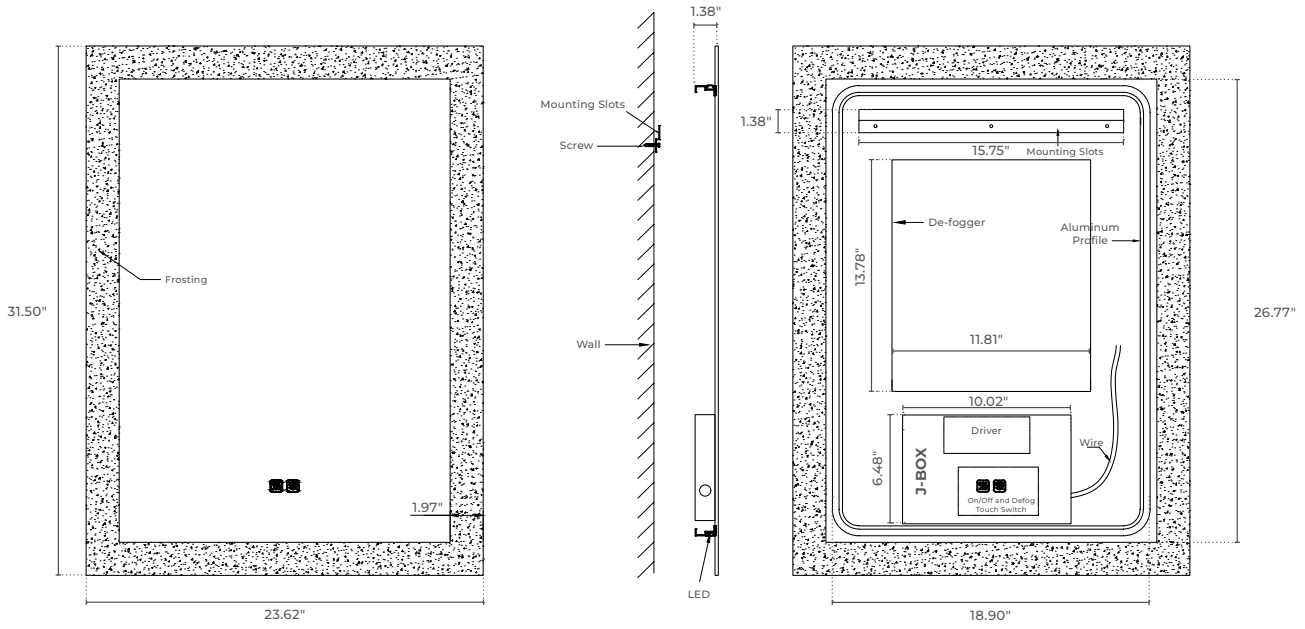

#### ORDERING NOTES

- 1 Custom sizes available upon request, consult factory for details and pricing.
- 2 50pcs minimum order quantity required if mirror not in stock.

**ENERGY CHART**

SIZE	WIDTH inches	HEIGHT inches	ANTI-FOG SIZE inches	CCT	DELIVERED LUMENS	WATTAGE	EFFICACY lm/w
2436	24	36	13.8 X 17.7	Single	1500	LED LIGHT: 30   ANTI-FOG: 47 TOTAL: 74	50
				FS3	900	LED LIGHT: 18   ANTI-FOG: 47 TOTAL: 63	50
2432	24	32	13.8 X 15.7	Single	1400	LED LIGHT: 28   ANTI-FOG: 42 TOTAL: 67	50
				FS3	1400	LED LIGHT: 28   ANTI-FOG: 42 TOTAL: 67	50
3042	30	42	15.7 X 19.7	Single	1900	LED LIGHT: 38   ANTI-FOG: 60 TOTAL: 94	50
				FS3	1150	LED LIGHT: 23   ANTI-FOG: 60 TOTAL: 81	50
3636	36	36	19.7 X 15.7	Single	1900	LED LIGHT: 38   ANTI-FOG: 60 TOTAL: 94	50
				FS3	1150	LED LIGHT: 23   ANTI-FOG: 60 TOTAL: 81	50
3648	36	48	17.7 X 21.7	Single	2250	LED LIGHT: 45   ANTI-FOG: 74 TOTAL: 115	50
				FS3	1350	LED LIGHT: 27   ANTI-FOG: 74 TOTAL: 98	50
3660	36	60	17.7 X 31.5	Single	2600	LED LIGHT: 52   ANTI-FOG: 108 TOTAL: 155	50
				FS3	1550	LED LIGHT: 31   ANTI-FOG: 108 TOTAL: 136	50
4040	40	40	19.7 X 19.7	Single	2100	LED LIGHT: 42   ANTI-FOG: 75 TOTAL: 113	50
				FS3	1250	LED LIGHT: 25   ANTI-FOG: 75 TOTAL: 98	50

**DIMENSIONS**
**24 X 36**

**DIMENSIONS**

**24 X 32**

**30 X 42**

**DIMENSIONS**

**36 X 36**

**36 X 48**

**DIMENSIONS**

**36 X 60**

**40 X 40**