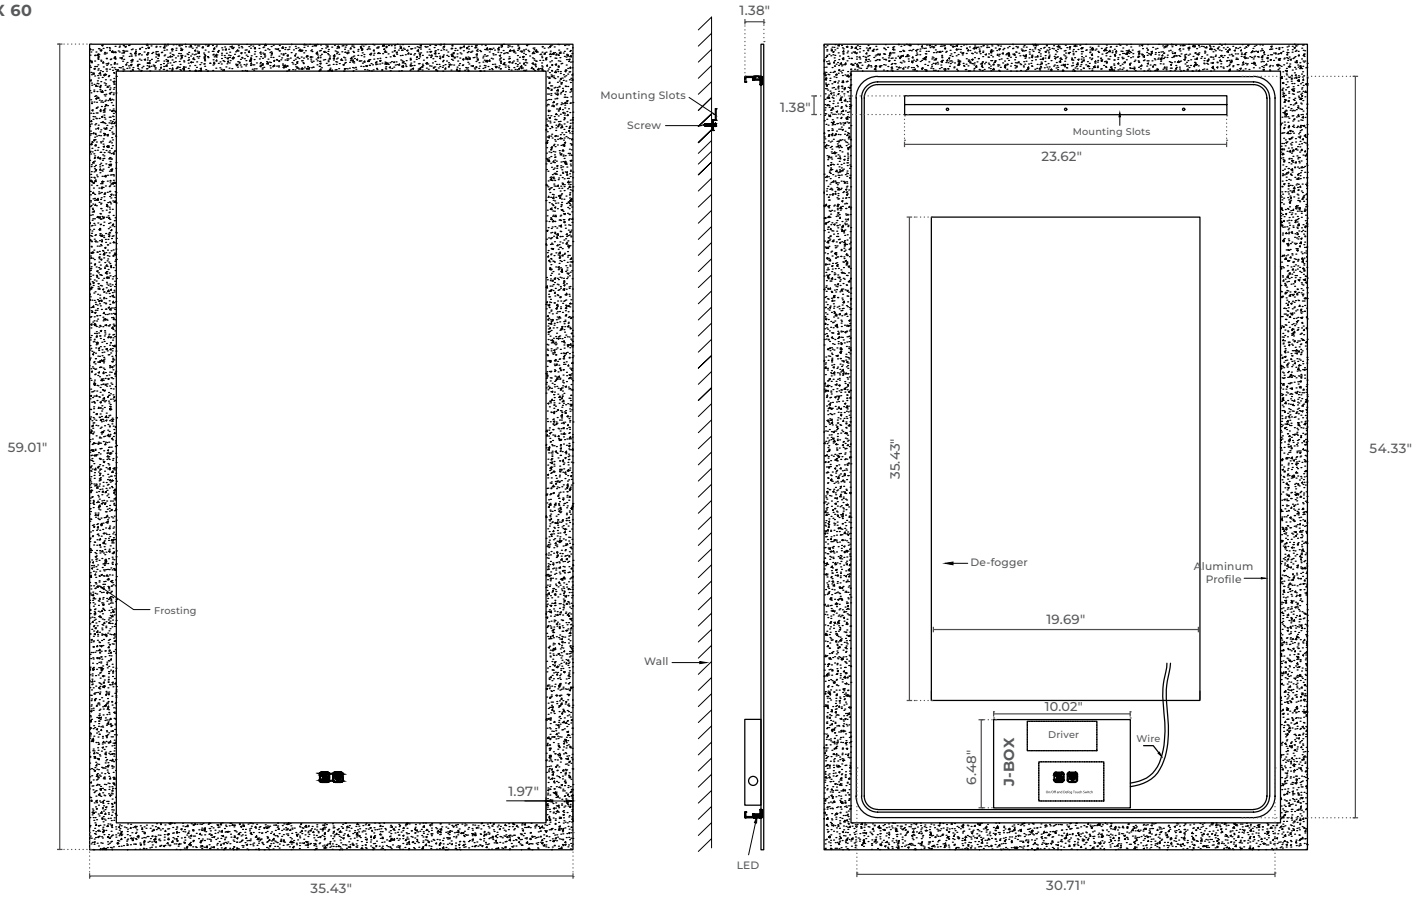

#### ORDERING NOTES

- 1 Custom sizes available upon request, consult factory for details and pricing.
- 2 50pcs minimum order quantity required if mirror not in stock.

**ENERGY CHART**

SIZE	WIDTH inches	HEIGHT inches	ANTI-FOG SIZE inches	CCT	DELIVERED LUMENS	WATTAGE	EFFICACY lm/w
2436	24	36	13.8 X 17.7	Single	1500	LED LIGHT: 30   ANTI-FOG: 47 TOTAL: 74	50
				FS3	900	LED LIGHT: 18   ANTI-FOG: 47 TOTAL: 63	50
2432	24	32	13.8 X 15.7	Single	1400	LED LIGHT: 28   ANTI-FOG: 42 TOTAL: 67	50
				FS3	1400	LED LIGHT: 28   ANTI-FOG: 42 TOTAL: 67	50
3042	30	42	15.7 X 19.7	Single	1900	LED LIGHT: 38   ANTI-FOG: 60 TOTAL: 94	50
				FS3	1150	LED LIGHT: 23   ANTI-FOG: 60 TOTAL: 81	50
3636	36	36	19.7 X 15.7	Single	1900	LED LIGHT: 38   ANTI-FOG: 60 TOTAL: 94	50
				FS3	1150	LED LIGHT: 23   ANTI-FOG: 60 TOTAL: 81	50
3648	36	48	17.7 X 21.7	Single	2250	LED LIGHT: 45   ANTI-FOG: 74 TOTAL: 115	50
				FS3	1350	LED LIGHT: 27   ANTI-FOG: 74 TOTAL: 98	50
3660	36	60	17.7 X 31.5	Single	2600	LED LIGHT: 52   ANTI-FOG: 108 TOTAL: 155	50
				FS3	1550	LED LIGHT: 31   ANTI-FOG: 108 TOTAL: 136	50
4040	40	40	19.7 X 19.7	Single	2100	LED LIGHT: 42   ANTI-FOG: 75 TOTAL: 113	50
				FS3	1250	LED LIGHT: 25   ANTI-FOG: 75 TOTAL: 98	50

**DIMENSIONS**
**24 X 36**

**DIMENSIONS**

**24 X 32**

**30 X 42**

**DIMENSIONS**

**36 X 36**

**36 X 48**

**DIMENSIONS**

**36 X 60**

**40 X 40**