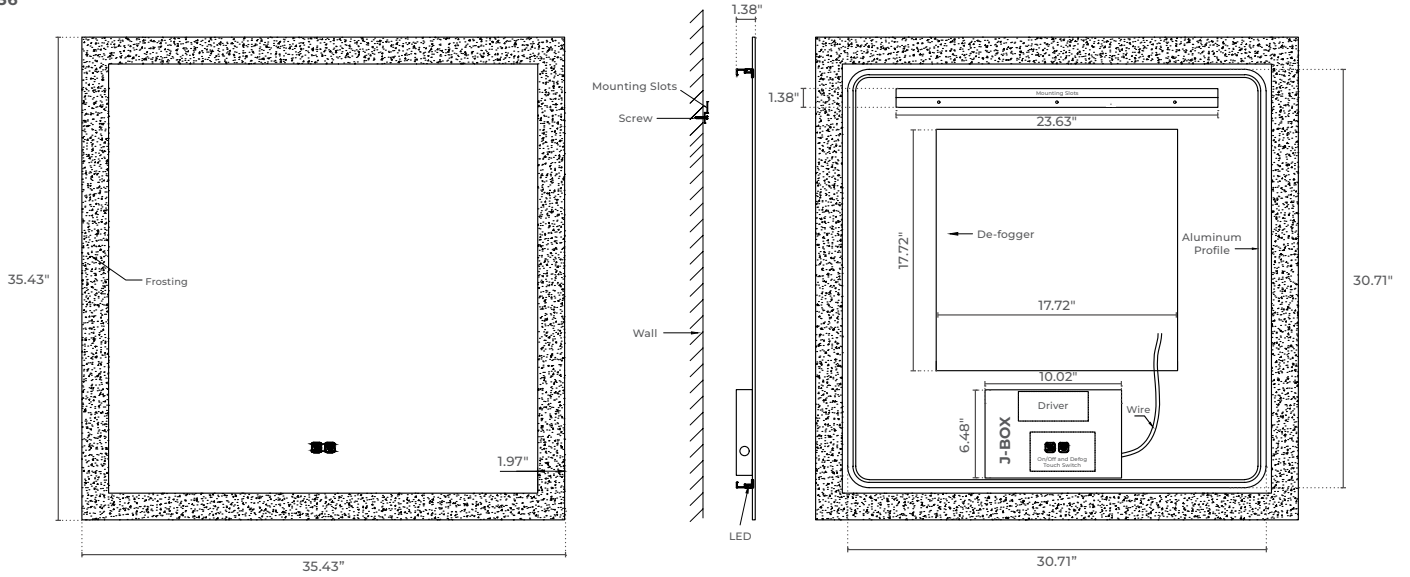

#### ORDERING NOTES

- 1 Custom sizes available upon request, consult factory for details and pricing.
- 2 50pcs minimum order quantity required if mirror not in stock.

**ENERGY CHART**

SIZE	WIDTH inches	HEIGHT inches	ANTI-FOG SIZE inches	CCT	DELIVERED LUMENS	WATTAGE	EFFICACY lm/w
2436	24	36	13.8 X 17.7	Single	1500	LED LIGHT: 30   ANTI-FOG: 47 TOTAL: 74	50
				FS3	900	LED LIGHT: 18   ANTI-FOG: 47 TOTAL: 63	50
2432	24	32	13.8 X 15.7	Single	1400	LED LIGHT: 28   ANTI-FOG: 42 TOTAL: 67	50
				FS3	1400	LED LIGHT: 28   ANTI-FOG: 42 TOTAL: 67	50
3042	30	42	15.7 X 19.7	Single	1900	LED LIGHT: 38   ANTI-FOG: 60 TOTAL: 94	50
				FS3	1150	LED LIGHT: 23   ANTI-FOG: 60 TOTAL: 81	50
3636	36	36	19.7 X 15.7	Single	1900	LED LIGHT: 38   ANTI-FOG: 60 TOTAL: 94	50
				FS3	1150	LED LIGHT: 23   ANTI-FOG: 60 TOTAL: 81	50
3648	36	48	17.7 X 21.7	Single	2250	LED LIGHT: 45   ANTI-FOG: 74 TOTAL: 115	50
				FS3	1350	LED LIGHT: 27   ANTI-FOG: 74 TOTAL: 98	50
3660	36	60	17.7 X 31.5	Single	2600	LED LIGHT: 52   ANTI-FOG: 108 TOTAL: 155	50
				FS3	1550	LED LIGHT: 31   ANTI-FOG: 108 TOTAL: 136	50
4040	40	40	19.7 X 19.7	Single	2100	LED LIGHT: 42   ANTI-FOG: 75 TOTAL: 113	50
				FS3	1250	LED LIGHT: 25   ANTI-FOG: 75 TOTAL: 98	50

**DIMENSIONS**
**24 X 36**

**DIMENSIONS**

**24 X 32**

**30 X 42**

**DIMENSIONS**

**36 X 36**

**36 X 48**

**DIMENSIONS**

**36 X 60**

**40 X 40**