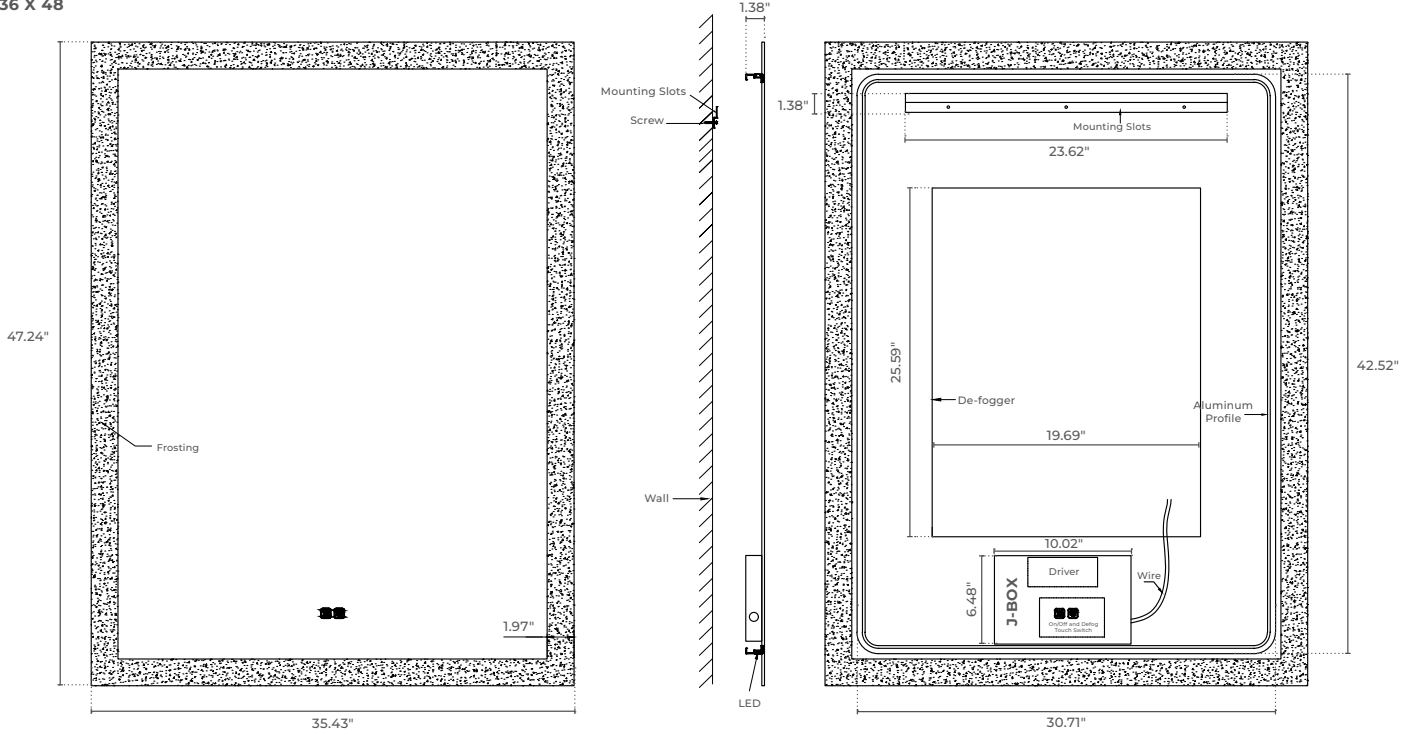

#### ORDERING NOTES

- 1 Custom sizes available upon request, consult factory for details and pricing.
- 2 50pcs minimum order quantity required if mirror not in stock.

**ENERGY CHART**

SIZE	WIDTH inches	HEIGHT inches	ANTI-FOG SIZE inches	CCT	DELIVERED LUMENS	WATTAGE	EFFICACY lm/w
2436	24	36	13.8 X 17.7	Single	1500	LED LIGHT: 30   ANTI-FOG: 47 TOTAL: 74	50
				FS3	900	LED LIGHT: 18   ANTI-FOG: 47 TOTAL: 63	50
2432	24	32	13.8 X 15.7	Single	1400	LED LIGHT: 28   ANTI-FOG: 42 TOTAL: 67	50
				FS3	1400	LED LIGHT: 28   ANTI-FOG: 42 TOTAL: 67	50
3042	30	42	15.7 X 19.7	Single	1900	LED LIGHT: 38   ANTI-FOG: 60 TOTAL: 94	50
				FS3	1150	LED LIGHT: 23   ANTI-FOG: 60 TOTAL: 81	50
3636	36	36	19.7 X 15.7	Single	1900	LED LIGHT: 38   ANTI-FOG: 60 TOTAL: 94	50
				FS3	1150	LED LIGHT: 23   ANTI-FOG: 60 TOTAL: 81	50
3648	36	48	17.7 X 21.7	Single	2250	LED LIGHT: 45   ANTI-FOG: 74 TOTAL: 115	50
				FS3	1350	LED LIGHT: 27   ANTI-FOG: 74 TOTAL: 98	50
3660	36	60	17.7 X 31.5	Single	2600	LED LIGHT: 52   ANTI-FOG: 108 TOTAL: 155	50
				FS3	1550	LED LIGHT: 31   ANTI-FOG: 108 TOTAL: 136	50
4040	40	40	19.7 X 19.7	Single	2100	LED LIGHT: 42   ANTI-FOG: 75 TOTAL: 113	50
				FS3	1250	LED LIGHT: 25   ANTI-FOG: 75 TOTAL: 98	50

**DIMENSIONS**
**24 X 36**

**DIMENSIONS**

**24 X 32**

**30 X 42**

**DIMENSIONS**

**36 X 36**

**36 X 48**

**DIMENSIONS**

**36 X 60**

**40 X 40**