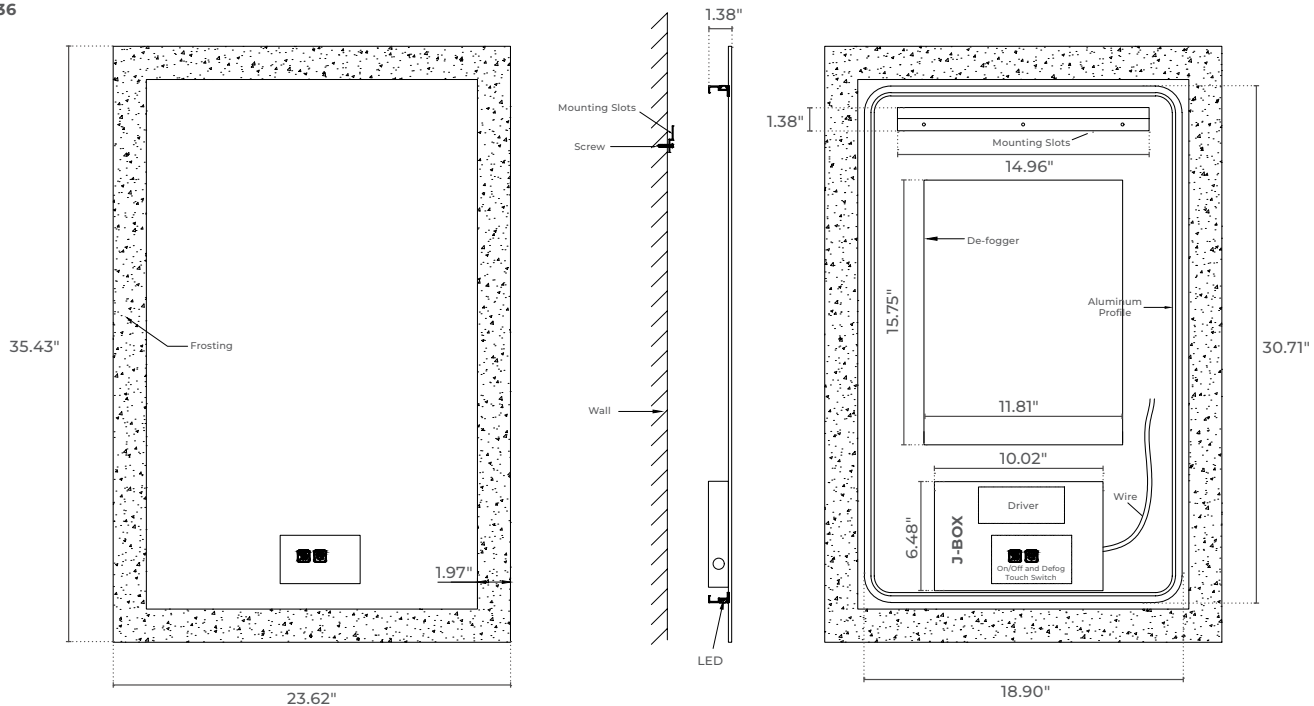

#### ORDERING NOTES

- 1 Custom sizes available upon request, consult factory for details and pricing.
- 2 50pcs minimum order quantity required if mirror not in stock.

**ENERGY CHART**

SIZE	WIDTH inches	HEIGHT inches	ANTI-FOG SIZE inches	CCT	DELIVERED LUMENS	WATTAGE	EFFICACY lm/w
2436	24	36	13.8 X 17.7	Single	1500	LED LIGHT: 30   ANTI-FOG: 47 TOTAL: 74	50
				FS3	900	LED LIGHT: 18   ANTI-FOG: 47 TOTAL: 63	50
2432	24	32	13.8 X 15.7	Single	1400	LED LIGHT: 28   ANTI-FOG: 42 TOTAL: 67	50
				FS3	1400	LED LIGHT: 28   ANTI-FOG: 42 TOTAL: 67	50
3042	30	42	15.7 X 19.7	Single	1900	LED LIGHT: 38   ANTI-FOG: 60 TOTAL: 94	50
				FS3	1150	LED LIGHT: 23   ANTI-FOG: 60 TOTAL: 81	50
3636	36	36	19.7 X 15.7	Single	1900	LED LIGHT: 38   ANTI-FOG: 60 TOTAL: 94	50
				FS3	1150	LED LIGHT: 23   ANTI-FOG: 60 TOTAL: 81	50
3648	36	48	17.7 X 21.7	Single	2250	LED LIGHT: 45   ANTI-FOG: 74 TOTAL: 115	50
				FS3	1350	LED LIGHT: 27   ANTI-FOG: 74 TOTAL: 98	50
3660	36	60	17.7 X 31.5	Single	2600	LED LIGHT: 52   ANTI-FOG: 108 TOTAL: 155	50
				FS3	1550	LED LIGHT: 31   ANTI-FOG: 108 TOTAL: 136	50
4040	40	40	19.7 X 19.7	Single	2100	LED LIGHT: 42   ANTI-FOG: 75 TOTAL: 113	50
				FS3	1250	LED LIGHT: 25   ANTI-FOG: 75 TOTAL: 98	50

**DIMENSIONS**
**24 X 36**

**DIMENSIONS**

**24 X 32**

**30 X 42**

**DIMENSIONS**

**36 X 36**

**36 X 48**

**DIMENSIONS**

**36 X 60**

**40 X 40**