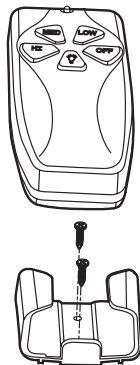

REMOTE CONTROL