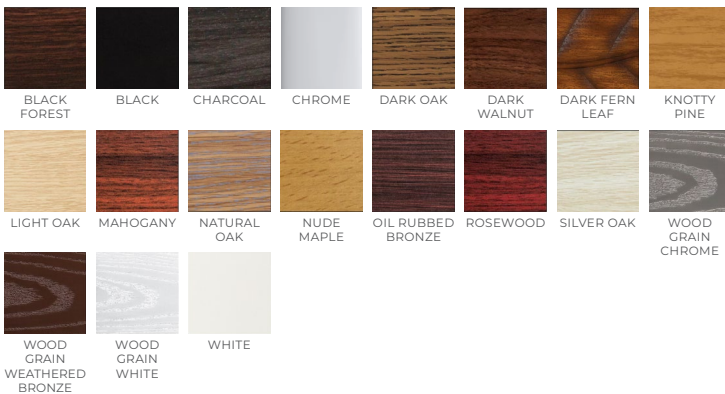

BLADE FINISH