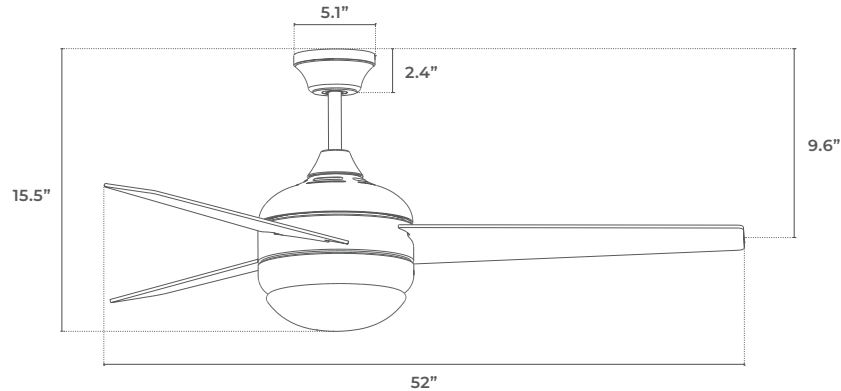

ORDERING LOGIC

EX: ROBIN LED-3-3RC-MB-BF

FAMILY	BLADES	CONTROL		HOUSING FINISH	
ROBIN LED					
	3 3 Blades	3RC 3-Speed Remote Control	MB Matte Black	SN Satin Nickel	
	4 4 Blades	3WC 3-Speed Wall Control	ORB Oil-Rubbed Bronze	SS Stainless Steel	
	5 5 Blades	PC Pull Chain	PB Polished Brass	WH White	

BLADE FINISH

BF Black Forest	DW Dark Walnut	NO Natural Oak	WGC Wood Grain Chrome
BK Black	DF Dark Fern Leaf	NM Nude Maple	WGWB Wood Grain Weathered Bronze
CL Charcoal	KP Knotty Pine	ORB Oil-Rubbed Bronze	WGW Wood Grain White
CH Chrome	LO Light Oak	RW Rosewood	WH White
DO Dark Oak	MH Mahogany	SO Silver Oak	

DIMENSIONS