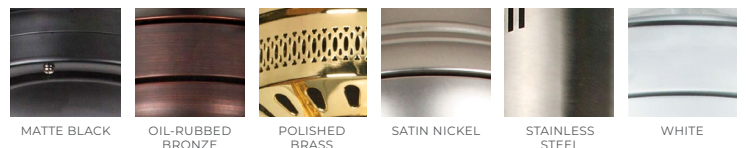

HOUSING FINISH