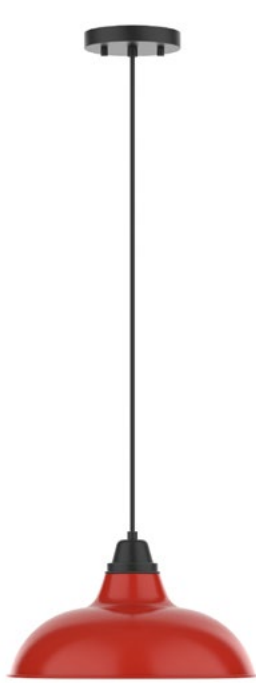

DUNTON HOUSE

DECORATIVE LIGHTING

ROE-P EXTERIOR PENDANT E26

PROJECT DATE

COMMENTS

PHYSICAL

Material	Metal
Mounting	Suspended C: 36" Adjustable Cable, S: 1 x 12", 2 x 6" Stems
Finish	Black, Red
Source	1 x E26 (Not Included)
Dimensions	7" H x 12" W x 12" D

PERFORMANCE

Warranty	3 year
Certification	Wet Location, cETLus
IP Rating	IP43

ELECTRICAL

Wattage	Maximum 60W Type A / Maximum 13W SBCFL
Voltage	120V

ORDERING LOGIC

EX: ROE-P-C-BK

FAMILY	MOUNTING	FINISH
ROE-P		
	C Cable	BK Black
	S Stem	RD Red

WITH CABLE

WITH STEM

DIMENSIONS

HEIGHT inches	WIDTH inches	DEPTH inches
7	12	12

ROE FAMILY

ROE EXTERIOR SCNCE E26

ADDITIONAL IMAGERY

ROE-P-C-RD