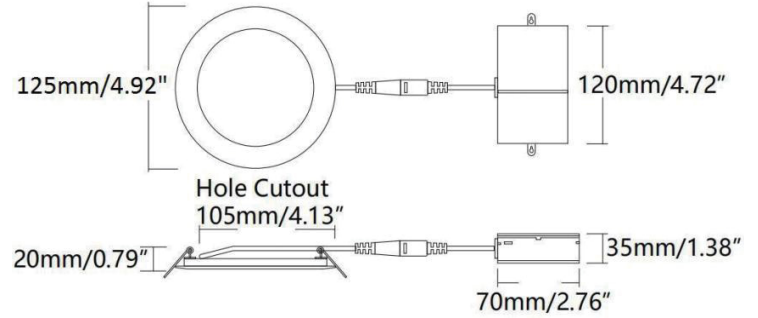

PROJECT _____ DATE _____

COMMENTS _____

IN STOCK

ENERGY CHART

SIZE	DIAMETER inches	LUMENS	WATTAGE	EFFICACY lm/w
3	3	390	6	65
4	4	675	9	75
6	6	960	12	80
		1200	15	80
8	8	1440	18	80
12	12	1920	24	80

RPR RECESSED PANEL ROUND LED

ORDERING LOGIC

EX: RPR-3

FAMILY	SIZE	WATTAGE <small>For 6" Product Only</small>	
RPR	3 3"	12	12W
	4 4"	15	15W
	6 6"		
	8 8"		
	12 12"		

DIMENSIONS

3" Product

4" Product

6" Product

8" Product