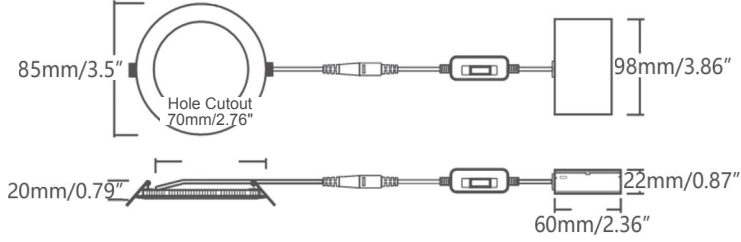

PROJECT _____ DATE _____

COMMENTS _____

IN STOCK

ENERGY CHART

SIZE	DIAMETER inches	LUMENS	WATTAGE	EFFICACY lm/w
3	3	390	6	65
4	4	675	9	75
6	6	960	12	80
		1200	15	80
8	8	1440	18	80
12	12	1920	24	80

RPR RECESSED PANEL ROUND LED

The RPR Series offers a low-profile, high output recessed mount LED luminaire that meets Energy Star's efficiency standards.

- Residential
- Commercial
- Hospitality

PHYSICAL

Material	Die-Cast Aluminum
Mounting	Recessed
Lens	Polycarbonate Diffuser
Finish	White
CCT	Field Selectable 5CCT: 2700K, 3000K, 3500K, 4000K, 5000K
CRI	90+
Beam Angle	120°

ORDERING LOGIC

EX: RPR-3

FAMILY	SIZE	WATTAGE <small>For 6" Product Only</small>	
RPR	3 3"	12	12W
	4 4"	15	15W
	6 6"		
	8 8"		
	12 12"		

DIMENSIONS

3" Product

4" Product

6" Product

8" Product