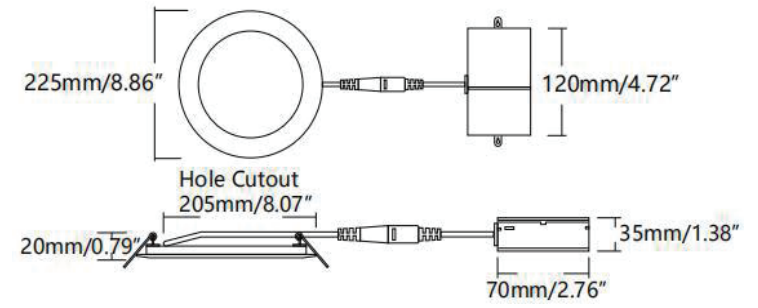

PROJECT _____ DATE _____

COMMENTS _____

ENERGY CHART

SIZE	DIAMETER inches	LUMENS	WATTAGE	EFFICACY lm/w
3	3	390	6	65
4	4	675	9	75
6	6	960	12	80
		1200	15	80
8	8	1440	18	80
12	12	1920	24	80

RPR RECESSED PANEL ROUND LED

ORDERING LOGIC

EX: RPR-3

FAMILY	SIZE	WATTAGE <small>For 6" Product Only</small>	
RPR	3	3"	12 12W
	4	4"	15 15W
	6	6"	
	8	8"	
	12	12"	

DIMENSIONS

3" Product

4" Product

6" Product

8" Product