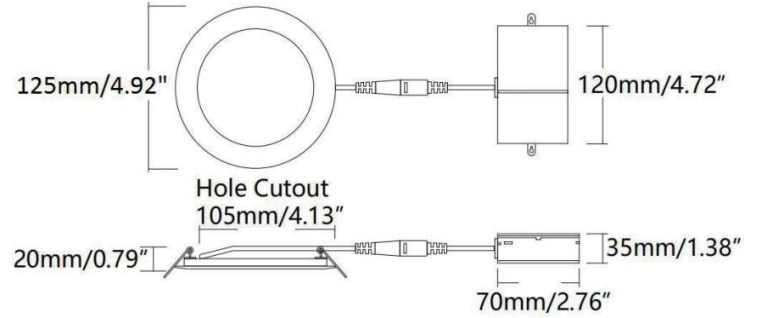

PROJECT _____ DATE _____

COMMENTS _____

ENERGY CHART

SIZE	DIAMETER inches	LUMENS	WATTAGE	EFFICACY lm/w
3	3	390	6	65
4	4	675	9	75
6	6	960	12	80
		1200	15	80
8	8	1440	18	80
12	12	1920	24	80

RPR RECESSED PANEL ROUND LED

ORDERING LOGIC

EX: RPR-3

FAMILY	SIZE	WATTAGE <small>For 6" Product Only</small>	
RPR	3	3"	12 12W
	4	4"	15 15W
	6	6"	
	8	8"	
	12	12"	

DIMENSIONS

3" Product

4" Product

6" Product

8" Product