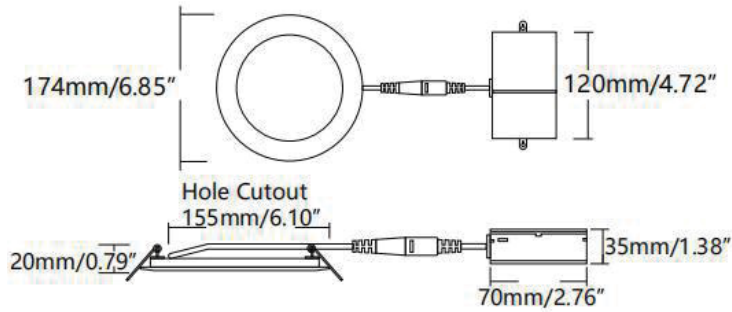

PROJECT _____ DATE _____

COMMENTS _____

IN STOCK

ENERGY CHART

SIZE	DIAMETER inches	LUMENS	WATTAGE	EFFICACY lm/w
3	3	390	6	65
4	4	675	9	75
6	6	960	12	80
		1200	15	80
8	8	1440	18	80
12	12	1920	24	80

RPR RECESSED PANEL ROUND LED

ORDERING LOGIC

EX: RPR-3

FAMILY	SIZE	WATTAGE <small>For 6" Product Only</small>	
RPR	3 3"	12	12W
	4 4"	15	15W
	6 6"		
	8 8"		
	12 12"		

DIMENSIONS

3" Product

4" Product

6" Product

8" Product