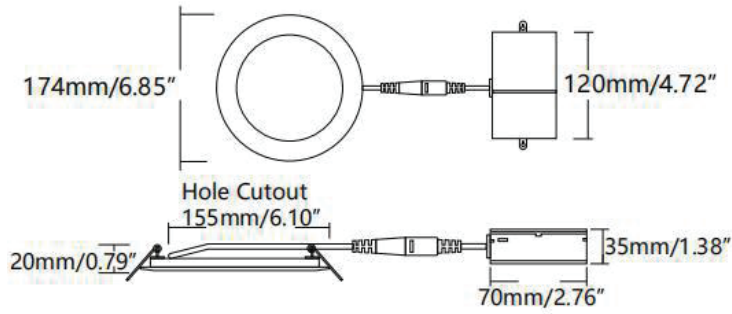

PROJECT _____ DATE _____

COMMENTS _____

ENERGY CHART

SIZE	DIAMETER inches	LUMENS	WATTAGE	EFFICACY lm/w
3	3	390	6	65
4	4	675	9	75
6	6	960	12	80
		1200	15	80
8	8	1440	18	80
12	12	1920	24	80

RPR RECESSED PANEL ROUND LED

ORDERING LOGIC

EX: RPR-3

FAMILY	SIZE	WATTAGE <small>For 6" Product Only</small>	
RPR	3	3"	12 12W
	4	4"	15 15W
	6	6"	
	8	8"	
	12	12"	

DIMENSIONS

3" Product

4" Product

6" Product

8" Product