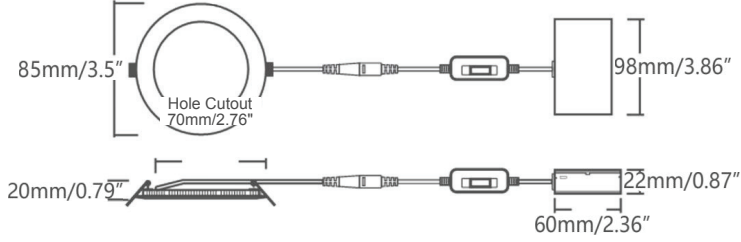

PROJECT _____ DATE _____

COMMENTS _____

ENERGY CHART

SIZE	DIAMETER inches	LUMENS	WATTAGE	EFFICACY lm/w
3	3	390	6	65
4	4	675	9	75
6	6	960	12	80
		1200	15	80
8	8	1440	18	80
12	12	1920	24	80

RPR RECESSED PANEL ROUND LED

The RPR Series offers a low-profile, high output recessed mount LED luminaire that meets Energy Star's efficiency standards.

- Residential
- Commercial
- Hospitality

PHYSICAL

Material	Die-Cast Aluminum
Mounting	Recessed
Lens	Polycarbonate Diffuser
Finish	White
CCT	Field Selectable 5CCT: 2700K, 3000K, 3500K, 4000K, 5000K
CRI	90+
Beam Angle	120°

ORDERING LOGIC

EX: RPR-3

FAMILY	SIZE	WATTAGE <small>For 6" Product Only</small>	
RPR	3	3"	12 12W
	4	4"	15 15W
	6	6"	
	8	8"	
	12	12"	

DIMENSIONS

3" Product

4" Product

6" Product

8" Product