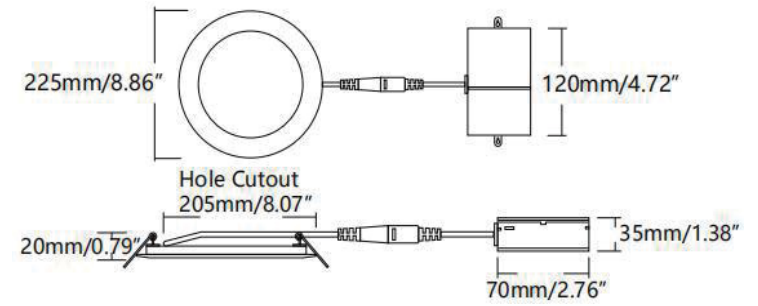

PROJECT _____ DATE _____

COMMENTS _____

IN STOCK

ENERGY CHART

SIZE	DIAMETER inches	LUMENS	WATTAGE	EFFICACY lm/w
3	3	390	6	65
4	4	675	9	75
6	6	960	12	80
		1200	15	80
8	8	1440	18	80
12	12	1920	24	80

RPR RECESSED PANEL ROUND LED

ORDERING LOGIC

EX: RPR-3

FAMILY	SIZE	WATTAGE <small>For 6" Product Only</small>	
RPR	3 3"	12	12W
	4 4"	15	15W
	6 6"		
	8 8"		
	12 12"		

DIMENSIONS

3" Product

4" Product

6" Product

8" Product