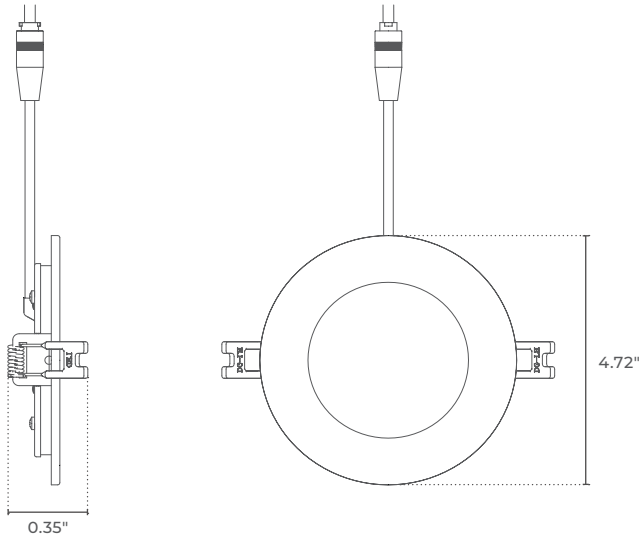

PROJECT \_\_\_\_\_ DATE \_\_\_\_\_

COMMENTS \_\_\_\_\_

RPR-FR-4-F

**ENERGY CHART**

SIZE	HEIGHT inches	WIDTH inches	DELIVERED LUMENS	WATTAGE	EFFICACY lm/w
4-F	0.35	4.72	900	9	100
6-F	0.35	6.77	1200	12	100
4-R	1.39	5.11	900	9	100
6-R	1.39	7.16	1400	14	100

**ORDERING LOGIC**

EX: RPR-FR-4-F

FAMILY	SIZE	LENS
<b>RPR-FR</b>		
	<b>4</b> 4"	<b>F</b> Flat
	<b>6</b> 6"	<b>R</b> Regressed

**RPR-FR RECESSED PANEL ROUND LED FIRE RATED**

RPR-FR is a 2-Hour Fire Rated LED downlight that complies with UL 263, ASTM E283/283M-19, and UL 1598. RPR-FR meets the 2-Hour Fire Rating with most floor-ceiling assemblies including UL L505, L511, L536, L538, L541, L556, L577, M500, M510, M521, and M543. Ideal for shallow ceiling installations with an overall height less than 1/2" that can install directly under joists and allow for maximum layout flexibility. Built with high quality materials including a certified 2-Hour Fire Rated housing and a heavy-duty commercial grade steel spring clip that provide a reinforced heat resistant solution for up to 2 hours of protection. RPR-FR uses plenum rated cable and a quick connect between the luminaire and junction box. The junction box has knockouts at each end and the wiring compartment allows for (6) 14 gauge insulated conductors with the added capability of connecting (1) downstream luminaire within the junction box compartment. RPR-FR is IC Air Tight, Energy Star, and suitable for damp locations with field selectable CCT and a 5 year warranty.

- Residential
- Commercial
- Hospitality

**PHYSICAL**

Material	Metal Housing, Metal Trim, Heavy-Duty Commercial Grade Steel Clip
Mounting	Recessed
Lens	Flat Edge-Lit Polycarbonate or Regressed Back-Lit Polycarbonate
Finish	White
Cable	FT6 / CMP Plenum Rated

**ELECTRICAL**

Wattage	9W, 14W
Voltage	120V AC 50/60Hz
Power Factor	0.9
Dimmable	100-10% Triac Dimming

**DIMENSIONS**

**RPR-FR-4-F**

**RPR-FR-6-R**

**RPR-FR-4-R**

**ADDITIONAL IMAGERY**

**RPR-FR-4-F**