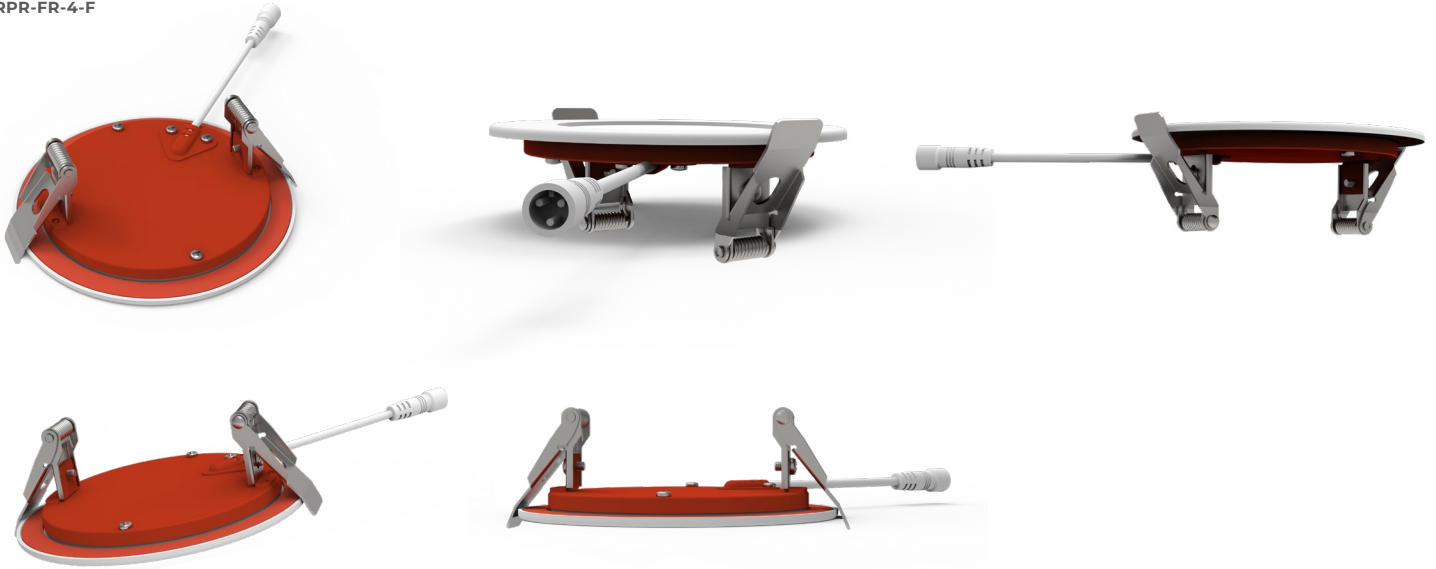

ADDITIONAL IMAGERY

RPR-FR-4-F