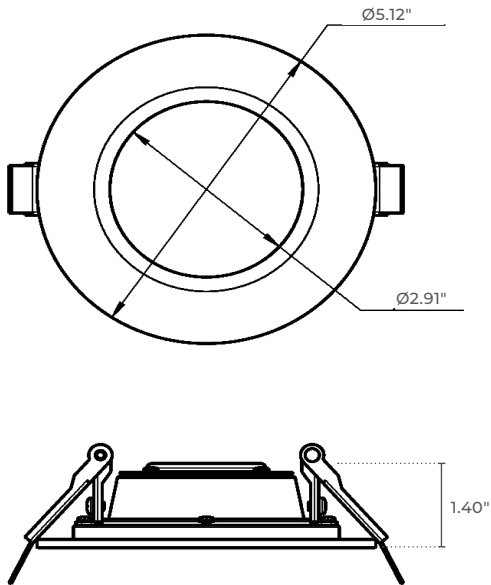

PROJECT \_\_\_\_\_ DATE \_\_\_\_\_

COMMENTS \_\_\_\_\_

RPR-FR-4-F

**ENERGY CHART**

SIZE	HEIGHT inches	WIDTH inches	DELIVERED LUMENS	WATTAGE	EFFICACY lm/w
4-F	0.35	4.72	900	9	100
6-F	0.35	6.77	1200	12	100
4-R	1.39	5.11	900	9	100
6-R	1.39	7.16	1400	14	100

**ORDERING LOGIC**

EX: RPR-FR-4-F

FAMILY	SIZE	LENS
<b>RPR-FR</b>		
	<b>4</b> 4"	<b>F</b> Flat
	<b>6</b> 6"	<b>R</b> Regressed

**RPR-FR RECESSED PANEL ROUND LED FIRE RATED**

RPR-FR is a 2-Hour Fire Rated LED downlight that complies with UL 263, ASTM E283/283M-19, and UL 1598. RPR-FR meets the 2-Hour Fire Rating with most floor-ceiling assemblies including UL L505, L511, L536, L538, L541, L556, L577, M500, M510, M521, and M543. Ideal for shallow ceiling installations with an overall height less than 1/2" that can install directly under joists and allow for maximum layout flexibility. Built with high quality materials including a certified 2-Hour Fire Rated housing and a heavy-duty commercial grade steel spring clip that provide a reinforced heat resistant solution for up to 2 hours of protection. RPR-FR uses plenum rated cable and a quick connect between the luminaire and junction box. The junction box has knockouts at each end and the wiring compartment allows for (6) 14 gauge insulated conductors with the added capability of connecting (1) downstream luminaire within the junction box compartment. RPR-FR is IC Air Tight, Energy Star, and suitable for damp locations with field selectable CCT and a 5 year warranty.

**ELECTRICAL**

Wattage	9W, 14W
Voltage	120V AC 50/60Hz
Power Factor	0.9
Dimmable	100-10% Triac Dimming

**DIMENSIONS**

**RPR-FR-4-F**

**RPR-FR-6-R**

**RPR-FR-4-R**

**ADDITIONAL IMAGERY**

**RPR-FR-4-F**