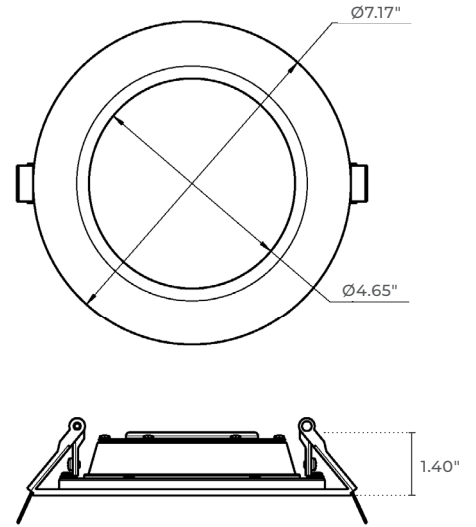

PROJECT \_\_\_\_\_ DATE \_\_\_\_\_

COMMENTS \_\_\_\_\_

RPR-FR-4-F

**ENERGY CHART**

SIZE	HEIGHT inches	WIDTH inches	DELIVERED LUMENS	WATTAGE	EFFICACY lm/w
4-F	0.35	4.72	900	9	100
6-F	0.35	6.77	1200	12	100
4-R	1.39	5.11	900	9	100
6-R	1.39	7.16	1400	14	100

**ORDERING LOGIC**

EX: RPR-FR-4-F

FAMILY	SIZE	LENS
<b>RPR-FR</b>		
	<b>4</b> 4"	<b>F</b> Flat
	<b>6</b> 6"	<b>R</b> Regressed

**RPR-FR RECESSED PANEL ROUND LED FIRE RATED**

RPR-FR is a 2-Hour Fire Rated LED downlight that complies with UL 263, ASTM E283/283M-19, and UL 1598. RPR-FR meets the 2-Hour Fire Rating with most floor-ceiling assemblies including UL L505, L511, L536, L538, L541, L556, L577, M500, M510, M521, and M543. Ideal for shallow ceiling installations with an overall height less than 1/2" that can install directly under joists and allow for maximum layout flexibility. Built with high quality materials including a certified 2-Hour Fire Rated housing and a heavy-duty commercial grade steel spring clip that provide a reinforced heat resistant solution for up to 2 hours of protection. RPR-FR uses plenum rated cable and a quick connect between the luminaire and junction box. The junction box has knockouts at each end and the wiring compartment allows for (6) 14 gauge insulated conductors with the added capability of connecting (1) downstream luminaire within the junction box compartment. RPR-FR is IC Air Tight, Energy Star, and suitable for damp locations with field selectable CCT and a 5 year warranty.

**ELECTRICAL**

Wattage	9W, 14W
Voltage	120V AC 50/60Hz
Power Factor	0.9
Dimmable	100-10% Triac Dimming

**DIMENSIONS**

**RPR-FR-4-F**

**RPR-FR-6-R**

**RPR-FR-4-R**

**ADDITIONAL IMAGERY**

**RPR-FR-4-F**