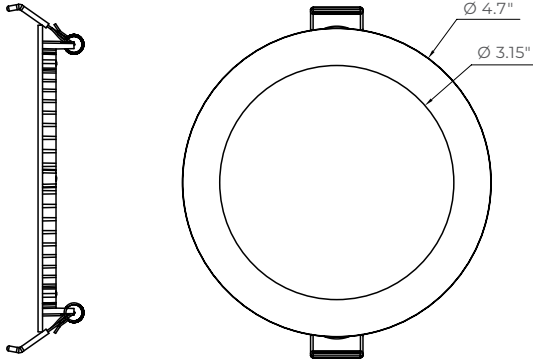

PROJECT _____ DATE _____

COMMENTS _____

IN STOCK

ENERGY CHART

DIAMETER inches	DELIVERED LUMENS	WATTAGE	EFFICACY lm/w
4	720	9	80
6	960	12	80

RPR-QS RECESSED PANEL ROUND LED QUICK SHIP

The RPR Series offers a low-profile, high output recessed mount LED luminaire that meets Energy Star's efficiency standards.

ELECTRICAL

Wattage	9W, 12W
Voltage	120V
Power Factor	0.9
Dimmable	Triac Dimming

ORDERING LOGIC

EX: RPR-QS-4-FS

FAMILY	DIAMETER	CCT
RPR-QS		FS
	4 4"	FS Field Selectable 2700K / 3000K / 3500K / 4000K / 5000K
	6 6"	

DIMENSIONS

4" Product

6" Product