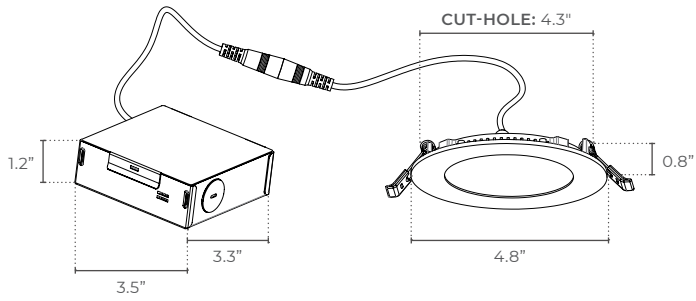

ENERGY CHART

| SIZE | DIAMETER inches | LUMENS | WATTAGE | EFFICACY lm/w |
|------|--------------------|--------|---------|------------------|
| 4 | 4 | 600 | 10 | 65 |
| 6 | 6 | 720 | 12 | 60 |

ORDERING LOGIC

EX: RPRS-4-80-BK

| FAMILY | SIZE | CRI | FINISH |
|-------------|-------------|---------------|--------------------------|
| RPRS | | | |
| | 4 4" | 80 80+ | BK Black |
| | 6 6" | 90 90+ | BN Brushed Nickel |
| | | | WH White |

DIMENSIONS

4-Inch

6-Inch