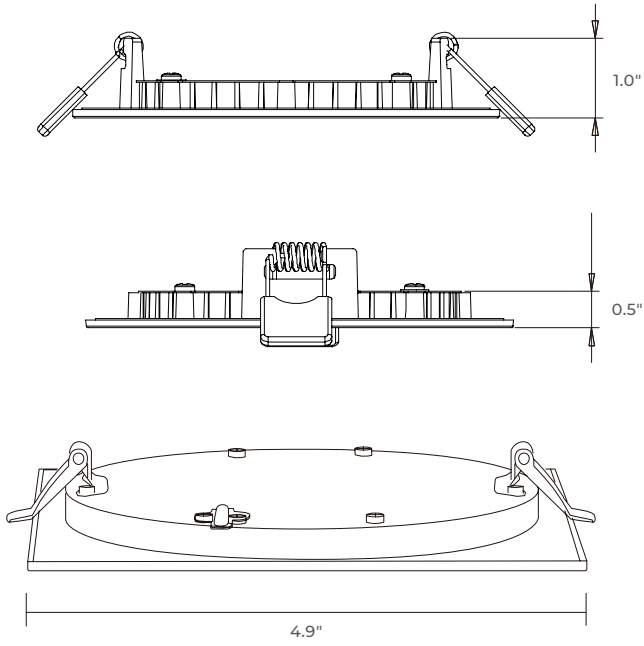

ELECTRICAL

Wattage	9W, 12W
Voltage	120V
Power Factor	>0.90
Dimmable	Triac Dimming

ENERGY CHART

SIZE	DIAMETER inches	LUMENS	WATTAGE	EFFICACY lm/w
4	4	630	9	70
6	6	960	12	80

ORDERING LOGIC

EX: RPS-4

FAMILY	SIZE
RPS	
	4 4"
	6 6"

DIMENSIONS

4" Product

6" Product