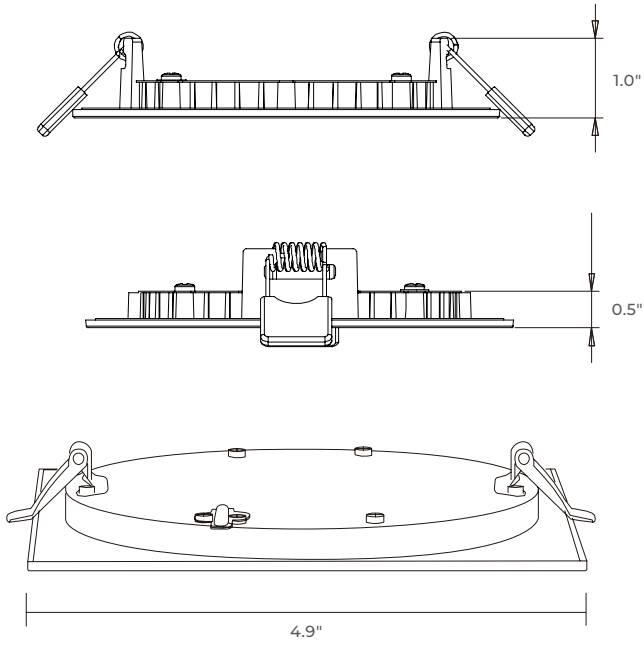

PROJECT _____ DATE _____

COMMENTS _____

DISCONTINUED

ENERGY CHART

SIZE	DIAMETER inches	LUMENS	WATTAGE	EFFICACY lm/w
4	4	630	9	70
6	6	960	12	80

RPS RECESSED PANEL SQUARE LED

The RPS Series offers a low-profile, high output recessed mount LED luminaire that meets Energy Star's efficiency standards.

ORDERING LOGIC

EX: RPS-4

FAMILY	SIZE
RPS	
	4 4"
	6 6"

DIMENSIONS

4" Product

6" Product