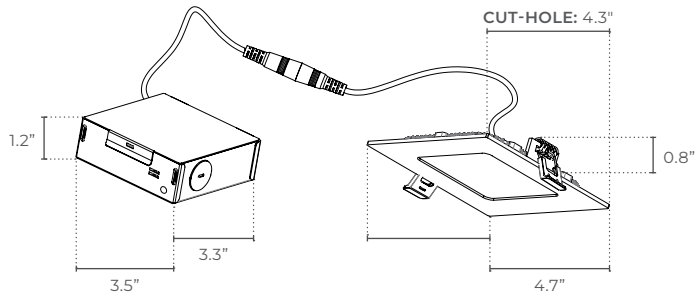

PROJECT _____ DATE _____

COMMENTS _____

DISCONTINUED

ENERGY CHART

SIZE	DIAMETER inches	LUMENS	WATTAGE	EFFICACY lm/w
4	4	600	10	65
6	6	720	12	60

RPSS RECESSED PANEL SQUARE SMART LED

The RPSS Series offers a low-profile, high output recessed mount LED luminaire that meets Energy Star's efficiency standards. The RPSS offers Wifi pairing capabilities with multiple smart control features including voice control, music syncing, timing function, etc.

ORDERING LOGIC

EX: RPSS-4-80-BK

FAMILY	SIZE	CRI	FINISH
RPSS	4 4"	80 80+	BK Black
	6 6"	90 90+	BN Brushed Nickel
			WH White

DIMENSIONS

4-Inch

6-Inch