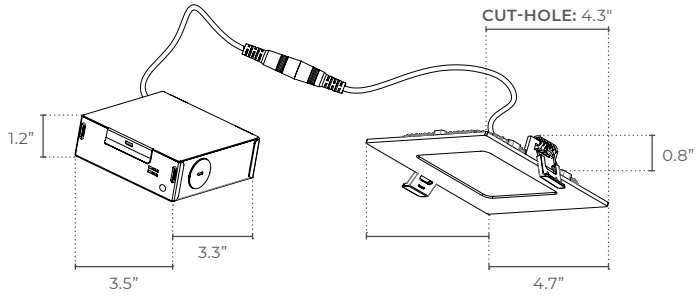

Wattage	10W, 12W
Voltage	120V
Power Factor	>0.80
Dimmable	10% - 100% Voice or App Dimming

ORDERING LOGIC

EX: RPSS-4-80-BK

FAMILY	SIZE	CRI	FINISH
RPSS	4	80	BK Black
	4	80+	BK Black
	6	90	BN Brushed Nickel
	6	90+	WH White

DIMENSIONS

4-Inch

6-Inch