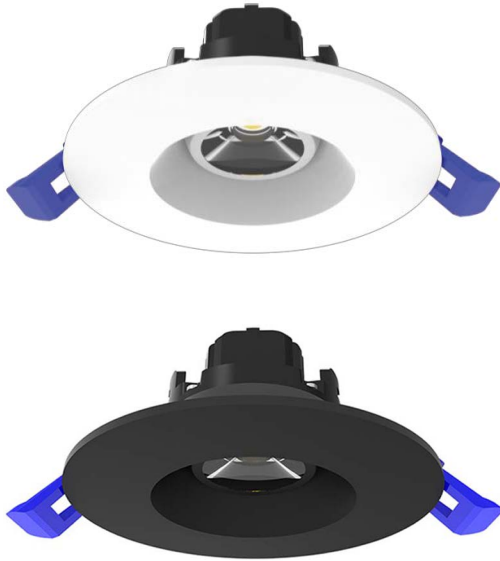

PROJECT _____ DATE _____

COMMENTS _____

IN STOCK

ENERGY CHART

SIZE	DIAMETER inches	DEPTH inches	DELIVERED LUMENS	WATTAGE	EFFICACY lm/w
3	4.3	2.3	700	8	87.5

RSA RECESSED ADJUSTABLE DOWNLIGHT LED

The RSA series is a 3" round recessed adjustable LED downlight offered in two finishes. Ideal for accent lighting applications where vertical illumination is required for highlighting architecture and artwork.

- Residential
- Commercial
- Hospitality

PHYSICAL

Material	Aluminum
Mounting	Recessed
Trim Finish	Black or White
Source	LED

PERFORMANCE

Warranty	3 years
Certifications	ETL
IP Rating	IP44
Operating Temperature	-20°C to 45°C (-4°F to +113°F)
CCT	2700K, 3000K, 4000K, 5000K
Beam Angle	24°, 36°
Adjustability	Rotation: 360° / Tilt: 30°

ELECTRICAL

Wattage	8W
Voltage	120V
Power Factor	>0.90

ORDERING LOGIC

EX: RSA-3-27-24-BK

FAMILY	SIZE	CCT	BEAM ANGLE	TRIM FINISH	OPTIONS
RSA	3				
	3 3"	27 2700K	24 24°	BK Black	NC New Construction Housing
		30 3000K	36 36°	WH White	
		40 4000K			
		50 5000K			