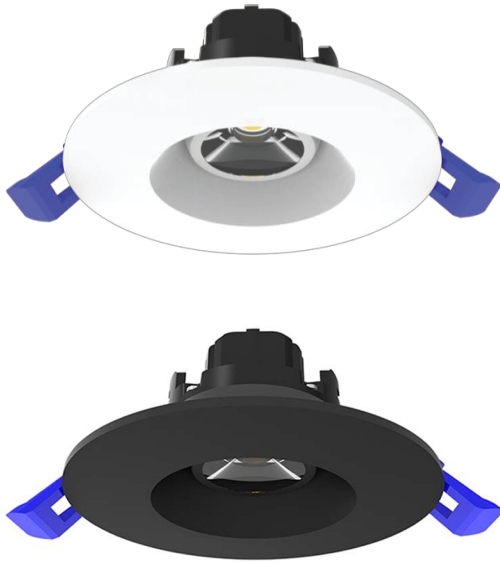

### ENERGY CHART

SIZE	DIAMETER inches	DEPTH inches	LUMENS	WATTAGE	EFFICACY lm/w
2	3.5	1.8	600	6	100
3	4.3	2.3	1000	10	100
4	5.7	2.9	1500	15	100

## RSA RECESSED ADJUSTABLE DOWNLIGHT LED

The RSA series is a round recessed adjustable LED downlight offered in three sizes and two finishes. Ideal for accent lighting applications where vertical illumination is required for highlighting architecture and artwork.

### PHYSICAL

Material	Aluminum
Mounting	Recessed
Trim Finish	Black or White
Source	LED
CCT	2700K, 3000K, 4000K, 5000K
Beam Angle	30°, 60°
Adjustability	Rotation: 360° / Tilt: 30°