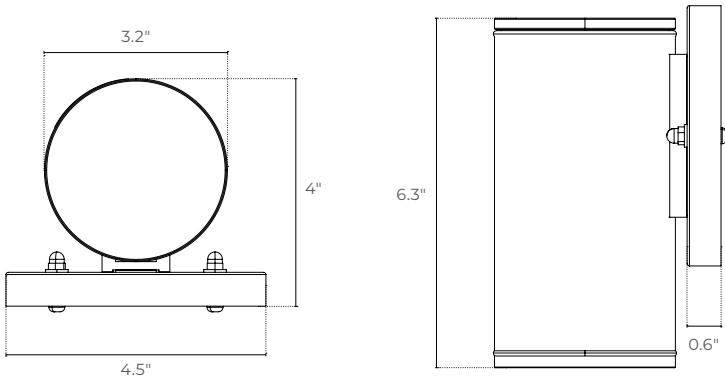

PROJECT _____ DATE _____

COMMENTS _____

RWC-ADA ROUND WALL CYLINDER LED DIRECT

The RWC-ADA series is an outdoor, decorative, round, ADA compliant wall mount fixture with direct LED light distribution.

- Residential
- Commercial
- Hospitality

ELECTRICAL

Wattage	9W
Voltage	120V
Power Factor	>0.95

ENERGY CHART

HEIGHT inches	WIDTH inches	DELIVERED LUMENS	WATTAGE	EFFICACY lm/w
6.3	4.5	585	9	65

ORDERING LOGIC

EX: RWC-ADA-FS-BK

FAMILY	CCT	FINISH
RWC-ADA		BK
FS	Field Selectable 2700K / 3000K / 3500K / 4000K / 5000K	BK Black
30	3000K	