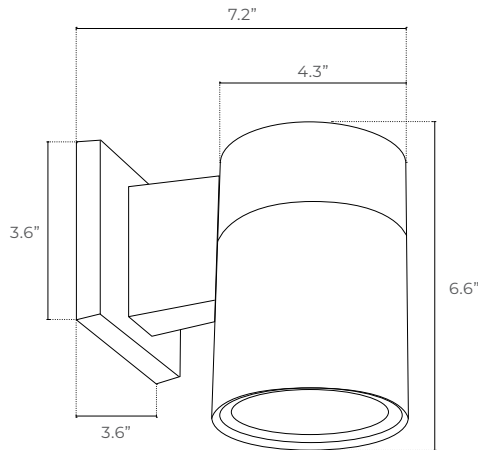

## RWC ROUND WALL CYLINDER LED DIRECT

The RWC Series is an outdoor decorative, round, high output wall mount fixture with direct LED light distribution.

- Residential
- Commercial
- Hospitality

### ENERGY CHART

SIZE	HEIGHT inches	WIDTH inches	LUMENS	WATTAGE	EFFICACY lm/w
6	6.6	4.5	735	12	61.3