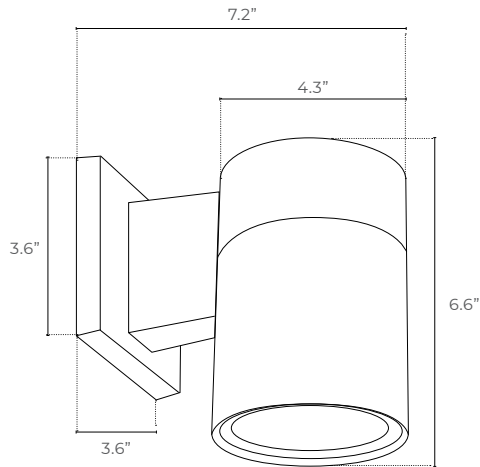

PROJECT _____ DATE _____

COMMENTS _____

RWC ROUND WALL CYLINDER LED DIRECT

The RWC Series is an outdoor decorative, round, high output wall mount fixture with direct LED light distribution.

- Residential
- Commercial
- Hospitality

PHYSICAL

Material	Die-Cast Aluminum Housing
Mounting	Wall Mount
Lens	Tempered Glass
Finish	Powder Coated: Black, Bronze, White
CCT	3000K, 3500K, 4000K, 3CCT Tunable
CRI	80+
Beam Angle	120°

PERFORMANCE

Warranty	5 years
Certifications	Wet Location, ETL, CETL, CE, ROHS Compliant
IP Rating	IP65
Rated Life	L90 50,000 hours
Operating Temperature	-15°C to 45°C (5°F to 113°F)

ELECTRICAL

Wattage	9W, 12W
Voltage	120V
Power Factor	300M24-54V

ENERGY CHART

SIZE	HEIGHT inches	WIDTH inches	LUMENS	WATTAGE	EFFICACY lm/w
6	6.6	4.5	735	9	81.7
6	6.6	4.5	735	12	61.3

ORDERING LOGIC

EX: RWC-9-30-BK