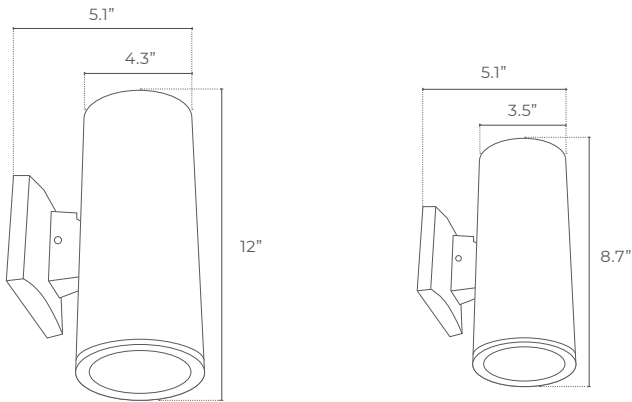

## RWC-D ROUND WALL CYLINDER DOUBLE E26

The RWC-D Series is an outdoor decorative, round wall mount fixture with direct and indirect light distribution and optional dusk-to-dawn sensor.

- Residential
- Commercial
- Hospitality