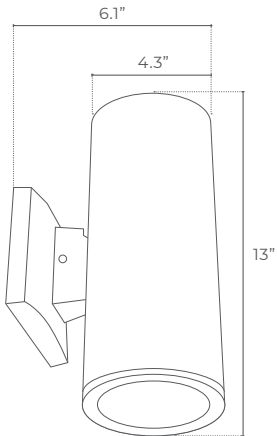

PROJECT \_\_\_\_\_ DATE \_\_\_\_\_

COMMENTS \_\_\_\_\_

DUSK-TO-DAWN SENSOR DIMENSIONS

STANDARD PRODUCT DIMENSIONS

## RWC-D ROUND WALL CYLINDER DOUBLE E26

The RWC-D Series is an outdoor decorative, round wall mount fixture with direct and indirect light distribution and optional dusk-to-dawn sensor.

- Residential
- Commercial
- Hospitality