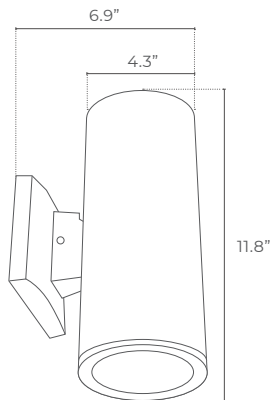

PROJECT \_\_\_\_\_ DATE \_\_\_\_\_

COMMENTS \_\_\_\_\_

DUSK-TO-DAWN SENSOR DIMENSIONS

STANDARD PRODUCT DIMENSIONS

## RWC-D ROUND WALL CYLINDER DOUBLE E26

The RWC-D Series is an outdoor decorative, round wall mount fixture with direct and indirect light distribution and optional dusk-to-dawn sensor.

- Residential
- Commercial
- Hospitality