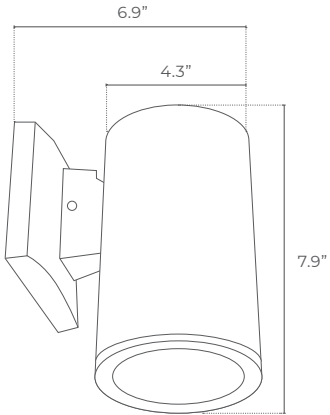

PROJECT _____ DATE _____

COMMENTS _____

RWC-S ROUND WALL CYLINDER SINGLE E26

The RWC-S Series is an outdoor decorative, round, wall mount fixture with direct light distribution and optional dusk-to-dawn sensor.