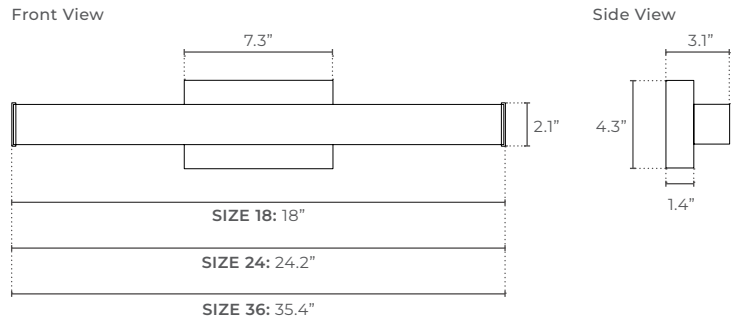

DUNTON HOUSE

DECORATIVE LIGHTING

SABRE VANITY LED

PROJECT _____ DATE _____

COMMENTS _____

IN STOCK

PHYSICAL

Material	Aluminum
Mounting	Wall Mount (ADA Compliant)
Rough In Requirements	4" Square Junction Box (4"L x 4"W x 1.5"H)
Finish	Bronze, Brushed Nickel, Matte Black, White
Source	LED

DIMENSIONS

ENERGY CHART

SIZE	WIDTH inches	DELIVERED LUMENS	WATTAGE	EFFICACY lm/w
18	18	960	16	60
24	24.2	1320	22	60
36	35.4	1800	30	60

NOTES

Usage _____ Indoor Only

ORDERING LOGIC

EX: SABRE-18-27-BK

FAMILY	SIZE	CCT	FINISH
SABRE	18 18"	27 2700K	BK Matte Black
	24 24"	30 3000K	BZ Bronze
	36 36"	35 3500K	BN Brushed Nickel
		40 4000K	WH White