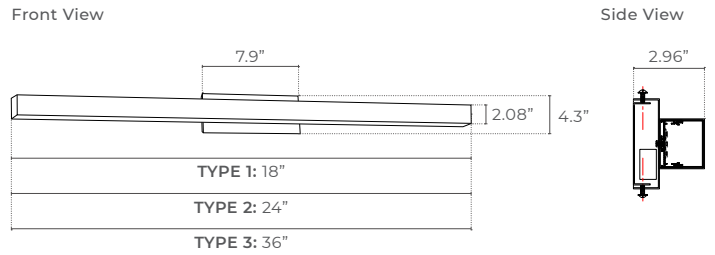

DIMENSIONS

ENERGY CHART

SIZE	WIDTH inches	DELIVERED LUMENS	WATTAGE	EFFICACY lm/w
1	18	960	16	60
2	24	1320	22	60
3	36	1800	30	60

NOTES

Usage Indoor Only

ORDERING LOGIC

EX: SABRE-1-27-BZ

FAMILY	TYPE	CCT	FINISH
SABRE	1	18"	27 2700K BZ Bronze
	2	24"	30 3000K BN Brushed Nickel
	3	36"	35 3500K MB Matte Black
			40 4000K WH White