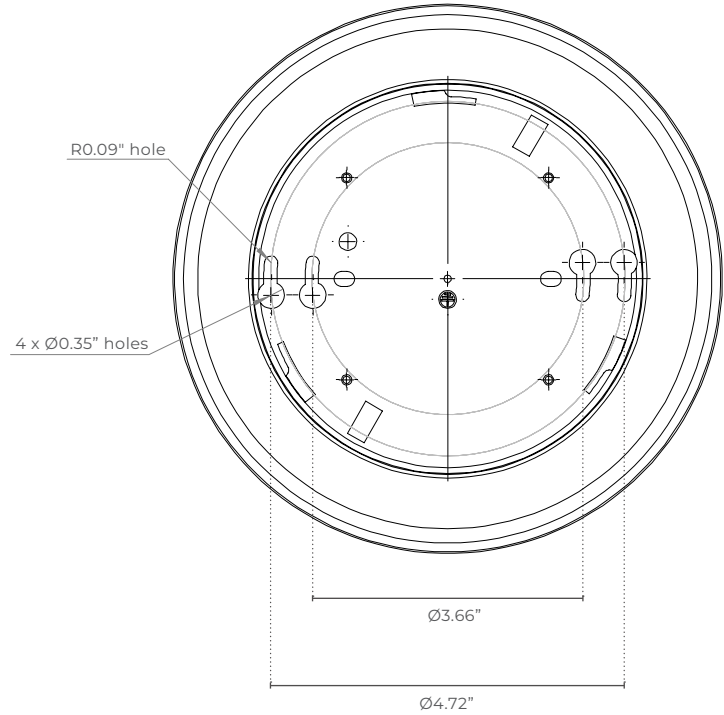

### ENERGY CHART

SIZE	HEIGHT inches	TOTAL DIAMETER inches	DELIVERED LUMENS	WATTAGE	EFFICACY lm/w
4	0.63	4.96	650	10	65
6	0.87	7.86	1050-1200	15	70-80

### ORDERING LOGIC

EX: SDL-WL-4-27-WH

FAMILY	SIZE	CCT	FINISH
SDL-WL	4 4"	27 2700K	WH White
	6 5/6"	30 3000K	
		40 4000K	
		50 5000K	

DIMENSIONS

Size 4

Size 6

APPROVED DIMMERS

LEVITON MODELS