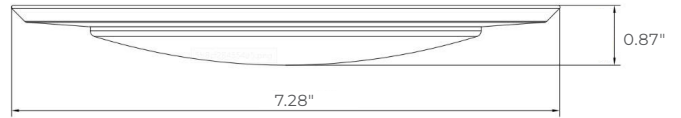

### ENERGY CHART

SIZE	HEIGHT inches	TOTAL DIAMETER inches	DELIVERED LUMENS	WATTAGE	EFFICACY lm/w
4	0.63	4.96	650	10	65
6	0.87	7.86	1050-1200	15	70-80

### ORDERING LOGIC

EX: SDL-WL-4-27-WH

FAMILY	SIZE	CCT	FINISH
SDL-WL	4 4"	27 2700K	WH White
	6 5/6"	30 3000K	
		40 4000K	
		50 5000K	

DIMENSIONS

Size 4

Size 6

APPROVED DIMMERS

LEVITON MODELS