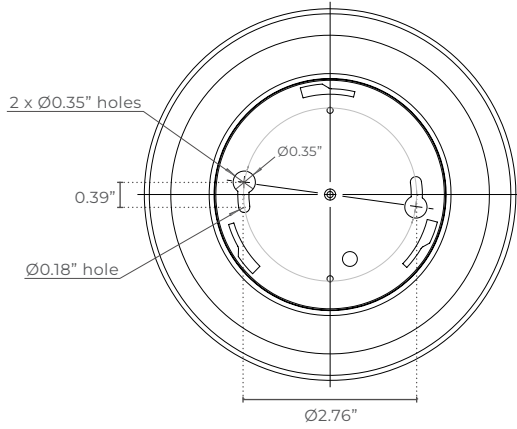

### ENERGY CHART

SIZE	HEIGHT inches	TOTAL DIAMETER inches	DELIVERED LUMENS	WATTAGE	EFFICACY lm/w
4	0.63	4.96	650	10	65
6	0.87	7.86	1050-1200	15	70-80

### ORDERING LOGIC

EX: SDL-WL-4-27-WH

FAMILY	SIZE	CCT	FINISH
SDL-WL	4 4"	27 2700K	WH White
	6 5/6"	30 3000K	
		40 4000K	
		50 5000K	

DIMENSIONS

Size 4

Size 6

APPROVED DIMMERS

LEVITON MODELS