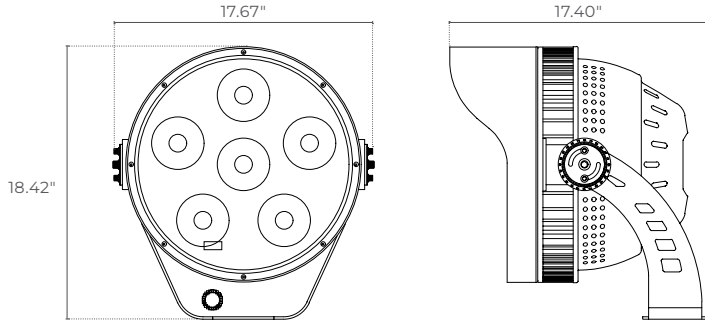

SL-QS is an IP65 LED sports light capable of replacing 1200-4000W metal halide or high pressure sodium. Intended for 15-30ft mounting heights with two wattage offerings. SL-QS is composed of pure 1070 aluminum with a honeycomb heatsink design that provides excellent ventilation and thermal dissipation. Citizen COB LEDs are surrounded by an anti-glare aluminum reflector and a high transmittance corrosion resistant tempered glass lens. Standard quick ship option includes a 38-degree beam spread and 5000K CCT. Other made-to-order options available upon request, please consult factory.

- Baseball + Softball Fields
- Tennis + Pickleball Courts
- Football + Soccer Fields

PHYSICAL

Material	Heavy Die-Cast 1070 Aluminum Housing
Mounting	Angle Adjustable U Bracket (Mounting Heights 15-30ft)
Lens	Tempered Glass
Reflector	Aluminum
Finish	Black Powder Coat
Source	Citizen COB LEDs

PERFORMANCE

Warranty	5 year
Certifications	UL, cUL, DLC
IP Rating	IP65
Rated Life	L70 50,000 hours
CCT	5000K
CRI	72+
Beam Angle	38°

ELECTRICAL

Wattage	600W, 1200W
Voltage	100-277V
Power Factor	0.92

ORDERING LOGIC

EX: SL-QS-600-50-38

FAMILY	SIZE	CCT	BEAM ANGLE
SL-QS		50	38
	600 600W	50 5000K	38 38 Degrees
	1200 1200W		

DIMENSIONS

600W

1200W

PHOTOMETRICS

600W - 5000K - 7800LM

AVERAGE BEAM ANGLE (50%): 38°