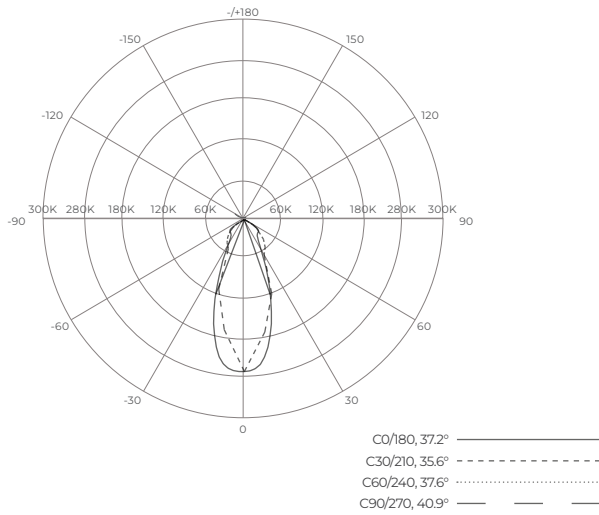

PROJECT DATE

COMMENTS

IN STOCK

600W

1200W

ENERGY CHART

SIZE	VOLTAGE/CURRENT	DELIVERED LUMENS	WATTAGE	EFFICACY lm/w
600	120V: 5.0A, 277V, 2.16A	78,000	600	130
1200	120V: 10.0A, 277V: 4.33A	156,000	1200	130

SL-QS SPORTS LIGHT LED QUICK SHIP

PERFORMANCE

Warranty	5 year
Certifications	UL, cUL, DLC
IP Rating	IP65
Rated Life	L70 50,000 hours
CCT	5000K
CRI	72+
Beam Angle	38°

ELECTRICAL

Wattage	600W, 1200W
Voltage	100-277V
Power Factor	0.92

ORDERING LOGIC

EX: SL-QS-600-50-38

FAMILY	SIZE	CCT	BEAM ANGLE
SL-QS		50	38
	600 600W	50 5000K	38 38 Degrees
	1200 1200W		

DIMENSIONS

600W

1200W

PHOTOMETRICS

600W - 5000K - 7800LM

AVERAGE BEAM ANGLE (50%): 38°

1200W - 5000K - 15600LM

AVERAGE BEAM ANGLE (50%): 38°