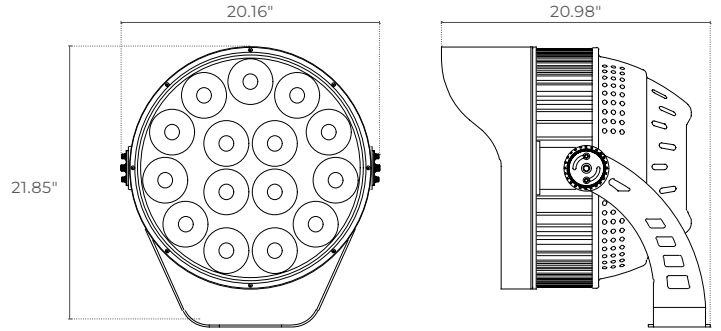

SL-QS is an IP65 LED sports light capable of replacing 1200-4000W metal halide or high pressure sodium. Intended for 15-30ft mounting heights with two wattage offerings. SL-QS is composed of pure 1070 aluminum with a honeycomb heatsink design that provides excellent ventilation and thermal dissipation. Citizen COB LEDs are surrounded by an anti-glare aluminum reflector and a high transmittance corrosion resistant tempered glass lens. Standard quick ship option includes a 38-degree beam spread and 5000K CCT. Other made-to-order options available upon request, please consult factory.

EX: SL-QS-600-50-38

FAMILY	SIZE	CCT	BEAM ANGLE
SL-QS		50	38
	600 600W	50 5000K	38 38 Degrees
	1200 1200W		

DIMENSIONS

600W

1200W

PHOTOMETRICS

600W - 5000K - 7800LM

AVERAGE BEAM ANGLE (50%): 38°

1200W - 5000K - 15600LM

AVERAGE BEAM ANGLE (50%): 38°