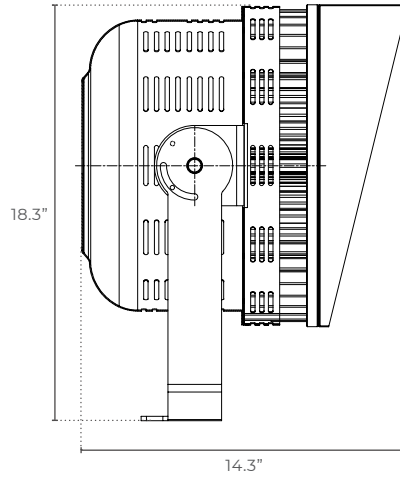

ORDERING LOGIC

EX: SLB-3-30-10-30-JU-15-BK

FAMILY	SIZE	WATTAGE	VOLTAGE	CCT	MOUNTING	BEAM ANGLE	FINISH
SLB							
	3	30 300W	10 100-277VAC STANDARD	30 3000K	JU Joint U-Bracket STANDARD	15 15°	BK Black
	4	40 400W	34 347-480VAC	40 4000K	KF Knuckle Flat Bracket	30 30°	BL Blue
	5	50 500W		50 5000K	KS Knuckle Slip Fitter	80 80°	RD Red
	6	60 600W		65 6500K			SL Silver
	7	70 700W					
	8	80 800W					
	10	100 1000W					

OPTIONS

- DALI** Dali Dimming
- ZB** Zigbee Dimming
- 1-10** 1-10V Dimming
- CC** Custom Configurations
FOR ADDITIONAL OPTIONS CONTACT SALES@SAGE.LIGHTING

DIMENSIONS

300W-600W

Front

Side

Button

750W-1250W