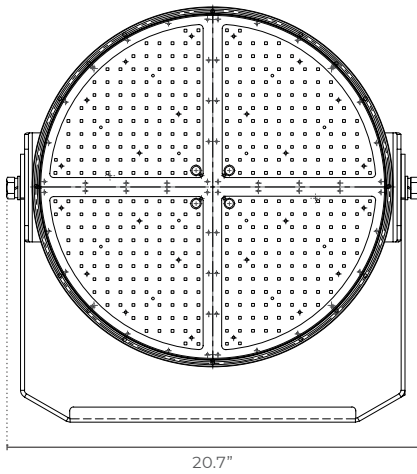

750W-1250W

Front