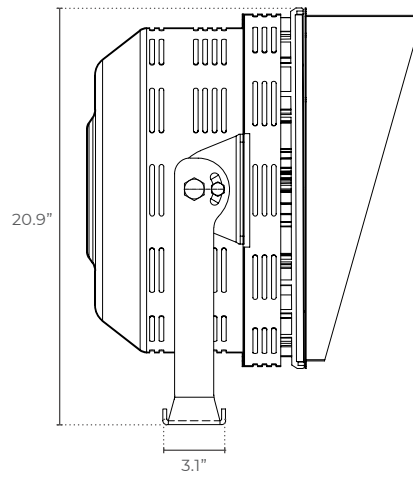

DIMENSIONS

300W-600W

Button

750W-1250W

Side

Button