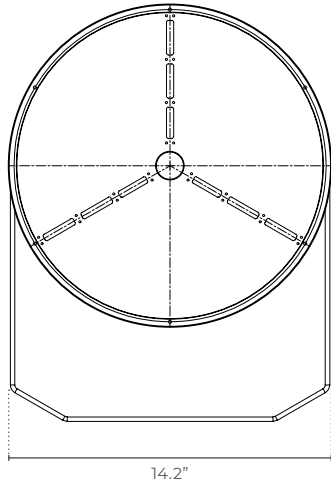

DIMENSIONS

300W-600W

Front