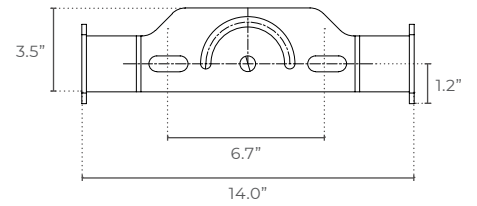

ORDERING LOGIC

EX: SLB-3-30-10-30-JU-15-BK

FAMILY	SIZE	WATTAGE	VOLTAGE	CCT	MOUNTING	BEAM ANGLE	FINISH
SLB							
	3	30 300W	10 100-277VAC STANDARD	30 3000K	JU Joint U-Bracket STANDARD	15 15°	BK Black
	4	40 400W	34 347-480VAC	40 4000K	KF Knuckle Flat Bracket	30 30°	BL Blue
	5	50 500W		50 5000K	KS Knuckle Slip Fitter	80 80°	RD Red
	6	60 600W		65 6500K			SL Silver
	7	70 700W					
	8	80 800W					
	10	100 1000W					

OPTIONS

- DALI** Dali Dimming
- ZB** Zigbee Dimming
- 1-10** 1-10V Dimming
- CC** Custom Configurations
FOR ADDITIONAL OPTIONS CONTACT SALES@SAGE.LIGHTING

DIMENSIONS

300W-600W

Front

Side

Button

750W-1250W