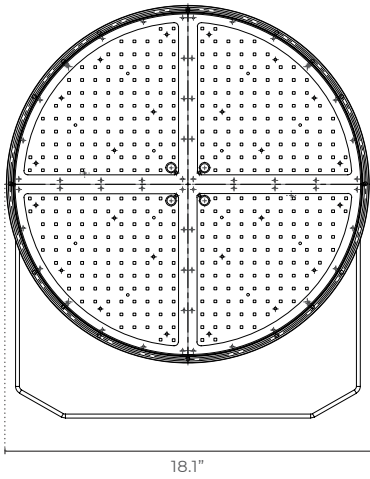

800W-1200W

Front