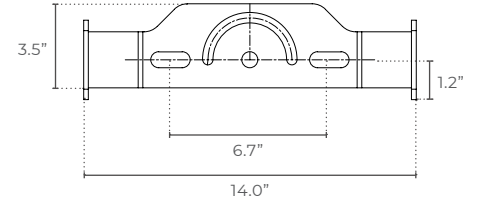

ORDERING LOGIC

EX: SLP-3-30-10-30-JU-10-BK

FAMILY	SIZE	WATTAGE	VOLTAGE	CCT	MOUNTING	BEAM ANGLE	FINISH		
SLP	3	30	300W	10	100-277VAC STANDARD 347-480VAC 30 3000K 40 4000K 50 5000K 65 6500K JU Joint U-Bracket STANDARD KF Knuckle Flat Bracket KS Knuckle Slip Fitter	10	10°	BK	Black
	4	40	400W	34		25	25°	BL	Blue
	5	50	500W			45	45°	RD	Red
	6	60	600W					SL	Silver
	7	70	700W						
	8	80	800W						
	10	100	1000W						
	12	120	1200W						

OPTIONS

- DALI** Dali Dimming
- ZB** Zigbee Dimming
- 1-10** 1-10V Dimming
- CC** Custom Configurations
FOR ADDITIONAL OPTIONS CONTACT SALES@SAGELIGHTING

DIMENSIONS

300W-600W

Front

Side

Button

800W-1200W