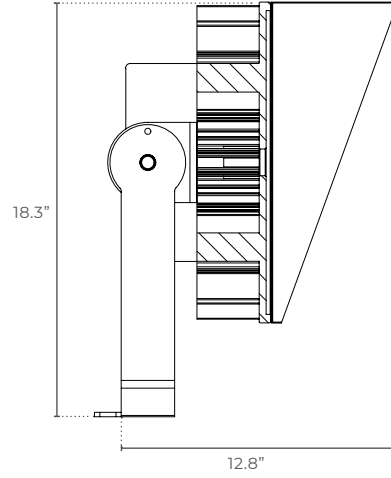

ORDERING LOGIC

EX: SLP-3-30-10-30-JU-10-BK

FAMILY	SIZE	WATTAGE	VOLTAGE	CCT	MOUNTING	BEAM ANGLE	FINISH		
SLP	3	30	300W	10	100-277VAC STANDARD 347-480VAC 30 3000K 40 4000K 50 5000K 65 6500K JU Joint U-Bracket STANDARD KF Knuckle Flat Bracket KS Knuckle Slip Fitter	10	10°	BK	Black
	4	40	400W	34		25	25°	BL	Blue
	5	50	500W			45	45°	RD	Red
	6	60	600W					SL	Silver
	7	70	700W						
	8	80	800W						
	10	100	1000W						
	12	120	1200W						

OPTIONS

- DALI** Dali Dimming
- ZB** Zigbee Dimming
- 1-10** 1-10V Dimming
- CC** Custom Configurations
FOR ADDITIONAL OPTIONS CONTACT SALES@SAGELIGHTING

DIMENSIONS

300W-600W

Front

Side

Button

800W-1200W