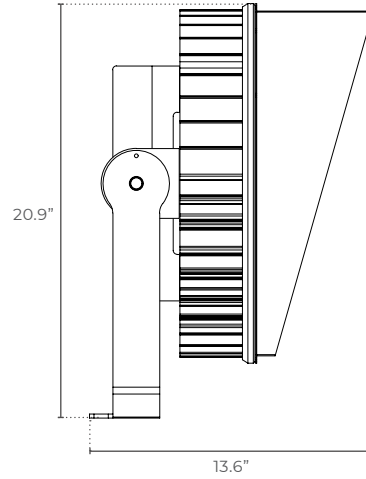

DIMENSIONS

300W-600W

Button

800W-1200W

Side

Button