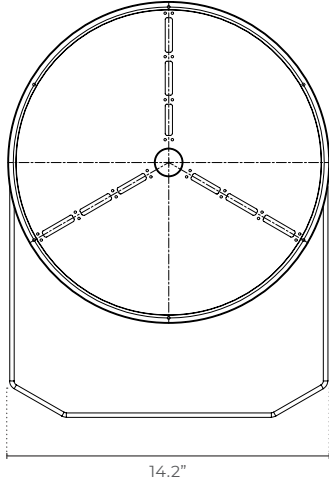

DIMENSIONS

300W-600W

Front