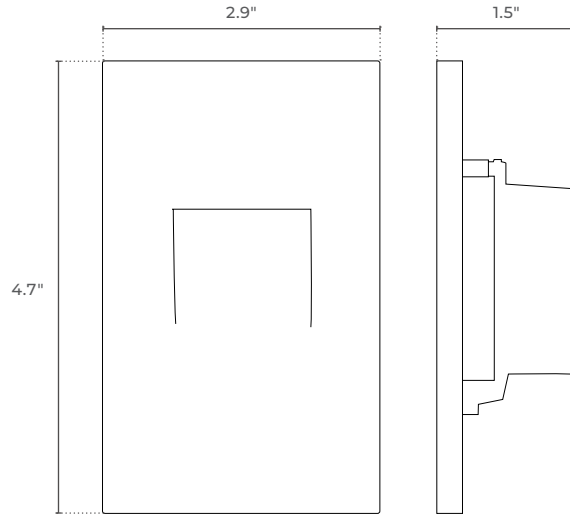

PROJECT DATE

COMMENTS

IN STOCK

ENERGY CHART

HEIGHT inches	WIDTH inches	DELIVERED LUMENS	WATTAGE	EFFICACY lm/w
4.7	2.9	160	3.5W	46

SLVR STEP LIGHT VERTICAL RECESSED LED

SLVR is a vertical recessed LED step light ideal for new construction applications where low level glare free path lighting is desired. SLVR mounts to standard junction boxes, is wet location listed, and IP65 rated. SLVR is offered in three finishes and multiple CCTs including a field selectable 3CCT option.

ELECTRICAL

Wattage	3.5W
Voltage	120V
Power Factor	>0.9
Dimmable	Triac Dimming 100-10%

ORDERING LOGIC

EX: SLVR-27-BK

FAMILY	CCT	FINISH
SLVR		
	27 2700K	BK Black
	FS3 Field Selectable 3000K / 4000K / 5000K	ORB Oil-Rubbed Bronze
		WH White

DIMENSIONS

PHOTOMETRICS

AVERAGE BEAM ANGLE (50%): 95.6°

ADDITIONAL IMAGERY