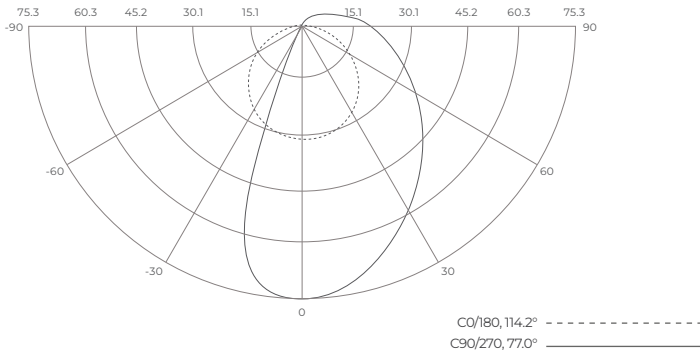

ELECTRICAL

Wattage	3.5W
Voltage	120V
Power Factor	>0.9
Dimmable	Triac Dimming 100-10%

ORDERING LOGIC

EX: SLVR-27-BK

FAMILY	CCT	FINISH
SLVR		
	27 2700K	BK Black
	FS3 Field Selectable 3000K / 4000K / 5000K	ORB Oil-Rubbed Bronze
		WH White

DIMENSIONS

PHOTOMETRICS

AVERAGE BEAM ANGLE (50%): 95.6°

ADDITIONAL IMAGERY