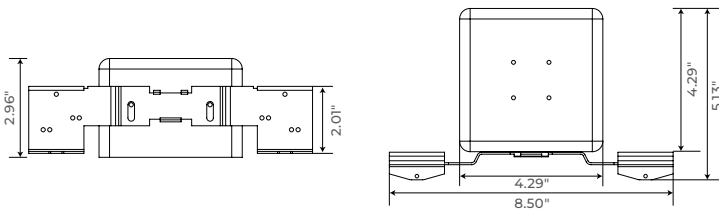

**TRIMS**

SPR-WL-TRIM-5-BK

SPR-WL-TRIM-5-BZ

SPR-WL-TRIM-5-BN

SPR-WL-CR-TRIM-7-BK

SPR-WL-TRIM-7-BZ

SPR-WL-TRIM-7-BN

**TRIM DIMENSIONS**

SPR-WL-TRIM-5

SPR-WL-TRIM-7

**EMERGENCY SPECIFICATION**

**JBEM Junction Box Emergency Backup**

**TECHNICAL SPECIFICATIONS**

Wattage	15W
Input Voltage	AC 120V
Output Voltage	≤ AC 110V
Emergency Time	1.5 hours
Initial Charge Time	24 hours
IP Rating	IP20
Battery Type	Li-ion
Dimensions	8.50" x 5.13" x 2.96"(216 x 130.4 x 75.2mm)
Operating Temp.	41°F – 122°F (5°C–50°C)
Warranty	5 years