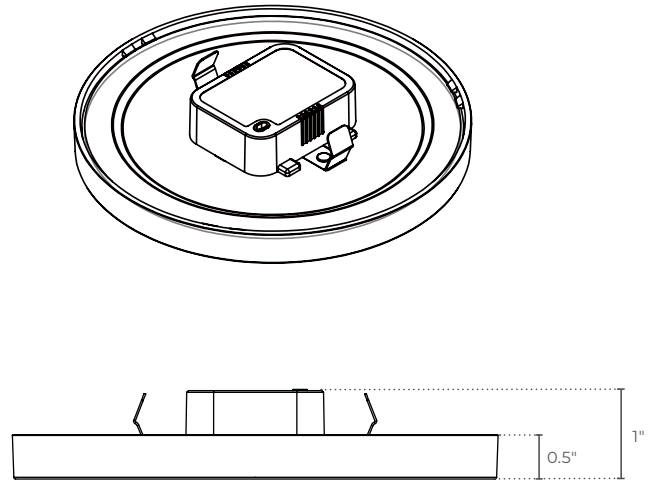

### TRIM FINISHES

\*Additional trim finishes available as a separate accessory attachment, see page 2

SEE ACCESSORIES ORDERING LOGIC ON PAGE 2

ACCESSORIES ORDERING LOGIC (ORDER SEPARATELY)

EX: SPR-WL-5-30-BK

TRIM	SIZE	FINISH	EMERGENCY
<b>SPR-WL-TRIM</b>			
	<b>5</b> 5"	<b>BK</b> Black	<b>JBEM</b> Junction Box Emergency Backup
	<b>7</b> 7"	<b>BZ</b> Bronze	
		<b>BN</b> Brushed Nickel	

DIMENSIONS

RECOMMENDED DIMMERS