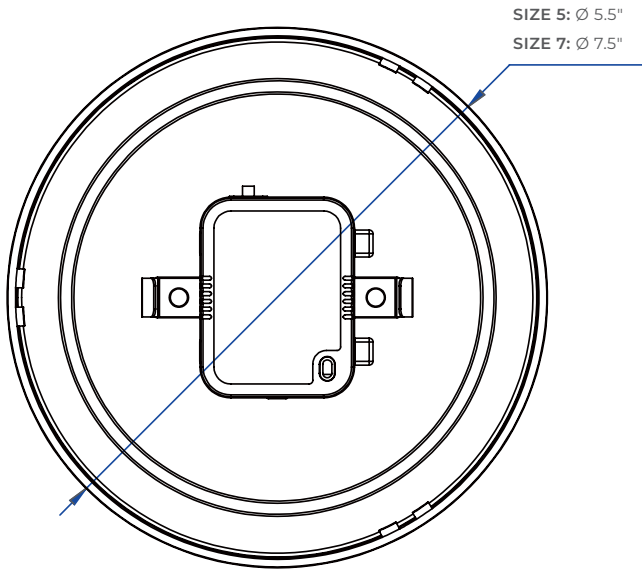

### ENERGY CHART

SIZE	TOTAL DIAMETER inches	WATTAGE	DELIVERED LUMENS (3000K)	EFFICACY lm/w
5	5.5	7	520	74.3
7	7.5	12	1000	83.3

### ORDERING LOGIC

EX: SPR-WL-CR-5-FS-WH

FAMILY	SIZE	CCT	FINISH*
SPR-WL-CR		FS	WH
	5 5.5"	FS Field Selectable 2700K / 3000K / 3500K / 4000K / 5000K	WH White
	7 7.5"		

### TRIM FINISHES

\*Additional trim finishes available as a separate accessory attachment, see page 2

SEE ACCESSORIES ORDERING LOGIC ON PAGE 2

ACCESSORIES ORDERING LOGIC (ORDER SEPARATELY)

EX: SPR-WL-5-30-BK

TRIM	SIZE	FINISH	EMERGENCY
<b>SPR-WL-TRIM</b>			
	<b>5</b> 5"	<b>BK</b> Black	<b>JBEM</b> Junction Box Emergency Backup
	<b>7</b> 7"	<b>BZ</b> Bronze	
		<b>BN</b> Brushed Nickel	

DIMENSIONS

RECOMMENDED DIMMERS