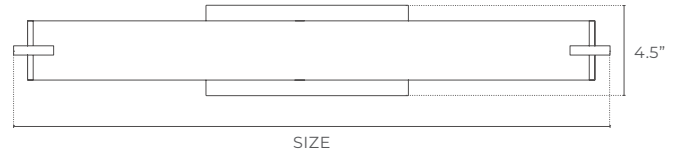

DIMENSIONS

ENERGY CHART

SIZE	HEIGHT inches	DELIVERED LUMENS	WATTAGE	EFFICACY lm/w
18	4.5	1600	20	80
24	4.5	2000	25	80
36	4.5	2500	30	83.3
48	4.5	3000	35	85.7

NOTES

Usage	Indoor Only
-------	-------------

ORDERING LOGIC

EX: STYLET-18-BK

FAMILY	SIZE	FINISH
STYLET	18 18"	BK Black
	24 24"	BN Brushed Nickel
	36 36"	WH White
	48 48"	