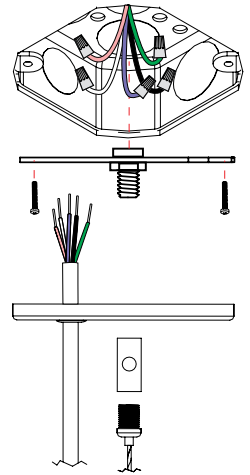

OPTIONAL FUNCTION

Emergency Option: Optional 100-277V emergency LED driver for lighting up to 120 minutes in event of power failure, meets critical life-safety lighting requirements.

DIMENSIONS

MOUNTING

INDIVIDUAL

DRYWALL CEILING / OFF GRID

DROP CEILING / ON GRID