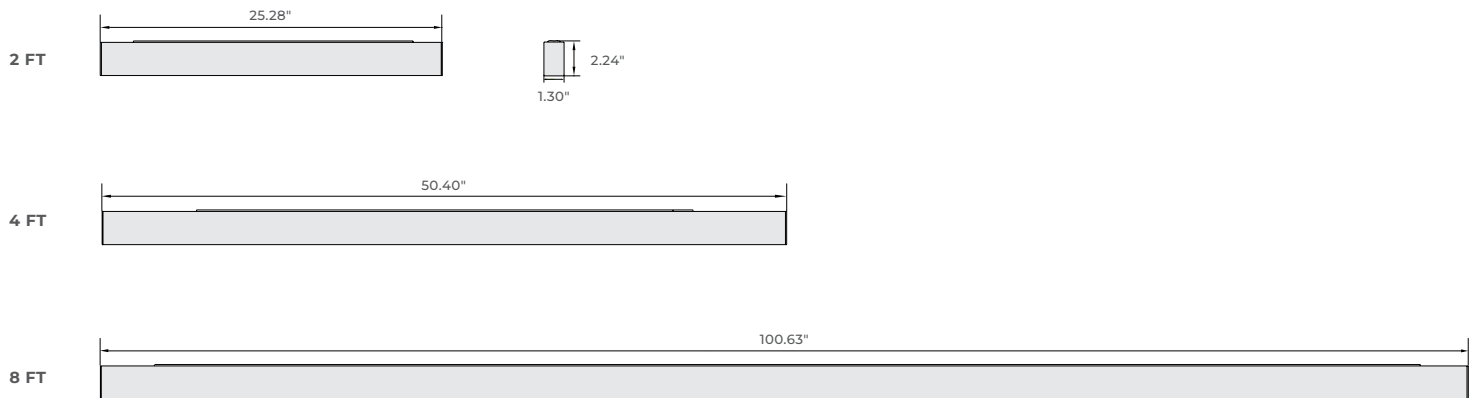

SPECIFICATIONS

OPTICS

Diffuser lens: 100% direct distribution for surface mounting. Choose between 100% direct or 75% direct/25% indirect for pendant mounting.

CONSTRUCTION

Extruded aluminum housing

FINISH

Powder coat white or black finish

ELECTRICAL

LED Driver: Class 2 high efficiency LED driver with 1-10V continuous dimming to 10% that works with many types of controls. Compatible with the following types of controls:

- Leviton IP710-DL
- Leviton IP710-LF
- Lutron PowPak 0-10V Dimming
- Lutron Diva-Dvtv
- Hubbell NX Distributed Room Control
- Cooper Greengate Room Controller
- nLight nPP16D
- Wattstopper DLM

THD: <20%

Power Factor: >0.9

Input Voltage: 100-277V

MOUNTING

- Pendant or surface mount

LED SYSTEM

CRI: Minimum 80 color rendering index.

CCT: Choose between 3500K and 4000K.

LED: Rated life is 50,000 hours with 87.8% of lumen maintenance in 25°C ambient temperature, in compliance with IES LM-80 testing measurements.

APPROVALS

- cULus listed for damp locations
- 5 years limited warranty

OPTIONAL FUNCTION

Emergency Option: Optional 100-277V emergency LED driver for lighting up to 120 minutes in event of power failure, meets critical life-safety lighting requirements.

DIMENSIONS