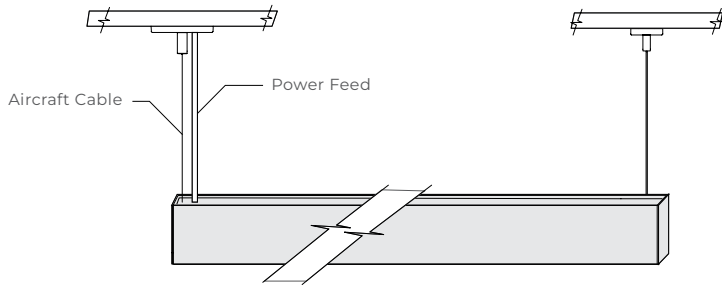

OPTIONAL FUNCTION

Emergency Option: Optional 100-277V emergency LED driver for lighting up to 120 minutes in event of power failure, meets critical life-safety lighting requirements.

DIMENSIONS

MOUNTING

INDIVIDUAL

DRYWALL CEILING / OFF GRID

DROP CEILING / ON GRID