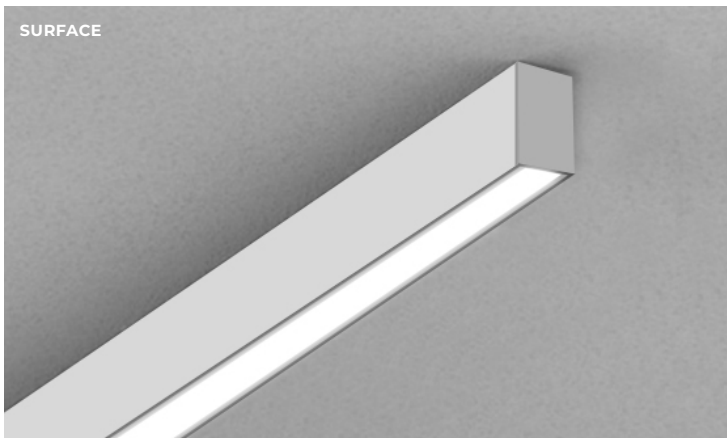

PROJECT _____ DATE _____

COMMENTS _____

IN STOCK

SUMMIT 13 ARCHITECTURAL LINEAR LED

Summit is a sleek, streamlined architectural linear LED luminaire combining modern aesthetics with exceptional lighting quality. Summit 13 has a 1.3" wide profile that can be pendant or surface mounted in a black or white finish. Summit 13 is available in 2ft, 4ft, and 8ft lengths with 3500K or 4000K and the pendant version is available in a direct or direct/indirect distribution.

- Commercial Office
- Classrooms
- Civic & Transportation

PHYSICAL

Material	Extruded Aluminum
Mounting	Pendant, Surface
Optics	Diffuser
Finish	Black, White

PERFORMANCE

Warranty	5 years
Certifications	Damp Location, cULus
Rated Life	50,000 hours
THD	<20%
CCT	3500K, 4000K
CRI	80+