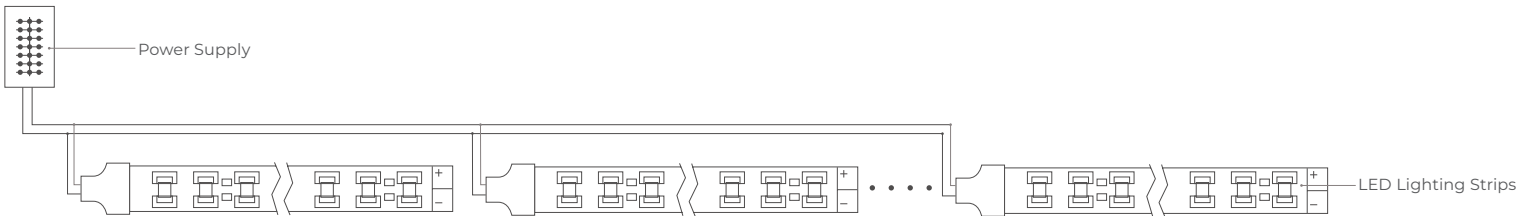

APPLICATIONS

- Cove & Perimeter Lighting
- Architectural Back Lighting
- Walls & Surfaces
- Stairs & Walkways
- Decorative Signage
- Channel Letters

ENERGY CHART

TYPE	POWER w/ft	LUMENS/FT	EFFICACY lm/w
1S-1	1.5	122	83
1S-3	3.0	244	83
1S-4	4.5	335	76
1S-6	6.0	488	83

ORDERING LOGIC

EX: SW-1S-1-27-IP20-ST

FAMILY	TYPE	POWER	CCT	IP RATING	LENGTH
SW	1S				ST
	1S 1-Step	1 1.5W/Ft	27 2700K	IP20 IP20	ST 16'; Cut in Field STANDARD
		3 3.0W/Ft	30 3000K	IP67 IP67	
		4 4.5W/Ft	35 3500K		
		6 6.0W/Ft	40 4000K		

DIMENSIONS

CONNECTION DRAWINGS OF SINGLE COLOR

ADDITIONAL DRAWINGS

SW-1S-1

SW-1S-3

SW-1S-4

SW-1S-6