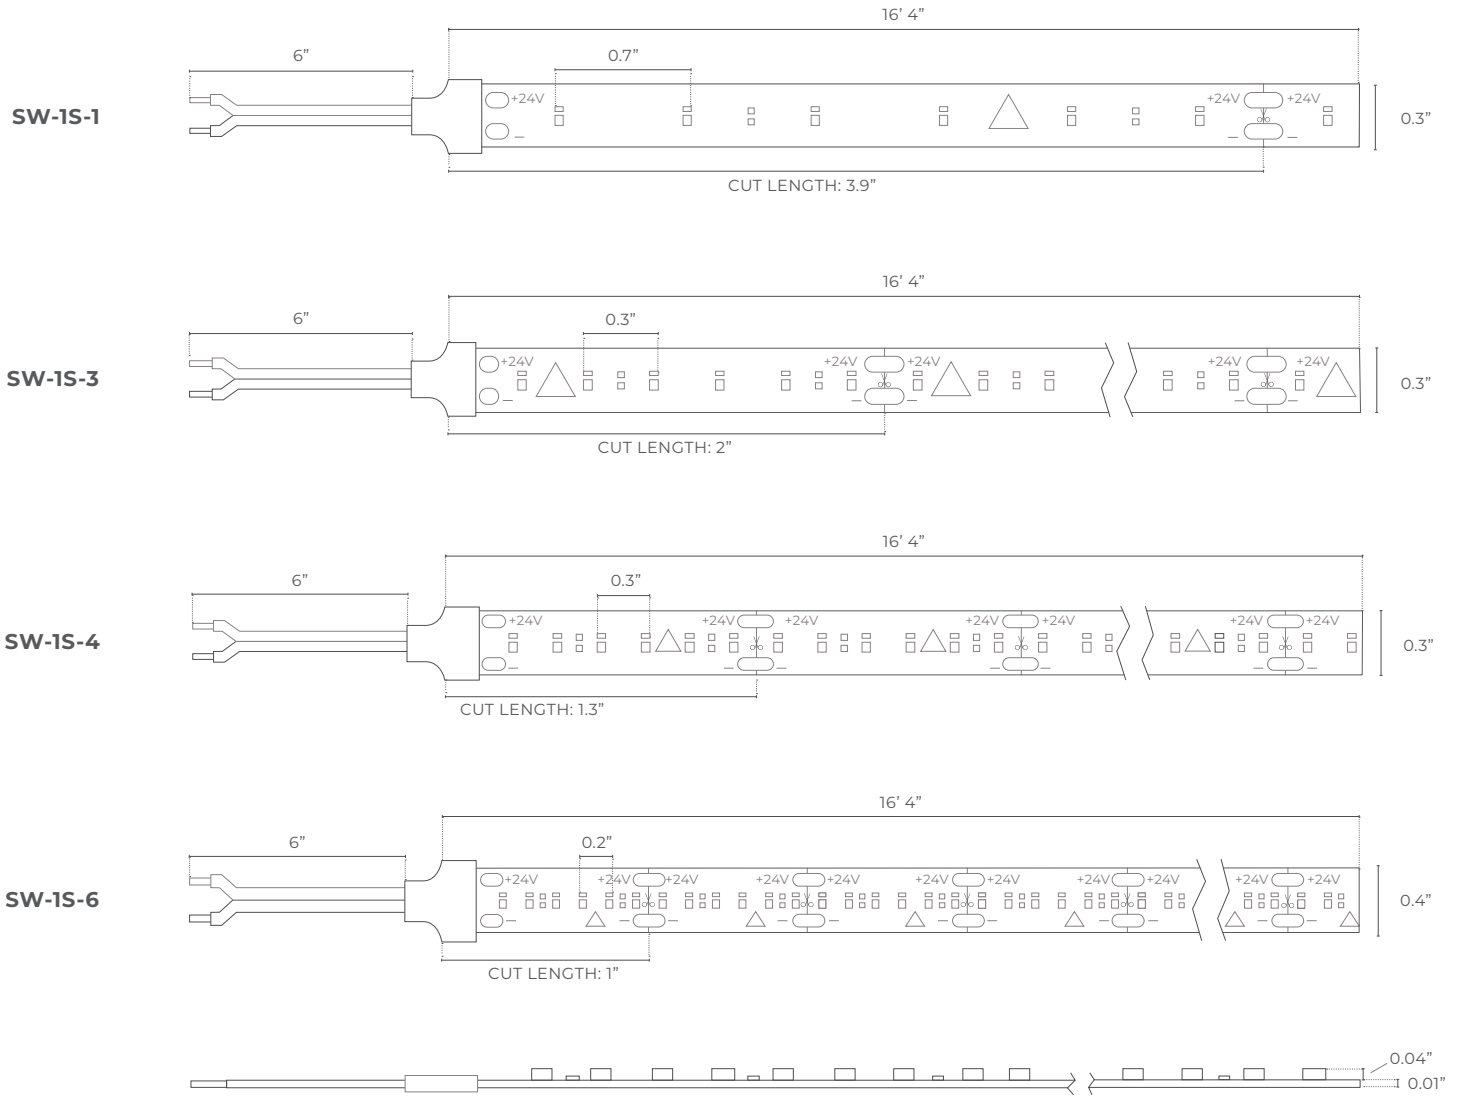

SW-1S STATIC WHITE LED TAPELIGHT 1-STEP MACADAMS ELLIPSE

The SW-1S is a flexible LED ribbon line that offers low to medium output, high CRI and offers a variety of color temperatures.

PROJECT _____ DATE _____

APPLICATIONS

- Cove & Perimeter Lighting
- Architectural Back Lighting
- Walls & Surfaces
- Stairs & Walkways
- Decorative Signage
- Channel Letters

ENERGY CHART

TYPE	POWER w/ft	LUMENS/FT	EFFICACY lm/w
1S-1	1.5	122	83
1S-3	3.0	244	83
1S-4	4.5	335	76
1S-6	6.0	488	83

ORDERING LOGIC

EX: SW-1S-1-27-IP20-ST

FAMILY	TYPE	POWER	CCT	IP RATING	LENGTH
SW	1S				ST
	1S 1-Step	1 1.5W/Ft	27 2700K	IP20 IP20	ST 16'; Cut in Field STANDARD
		3 3.0W/Ft	30 3000K	IP67 IP67	
		4 4.5W/Ft	35 3500K		
		6 6.0W/Ft	40 4000K		

DIMENSIONS

CONNECTION DRAWINGS OF SINGLE COLOR

ADDITIONAL DRAWINGS

SW-1S-1

SW-1S-3

SW-1S-4

SW-1S-6