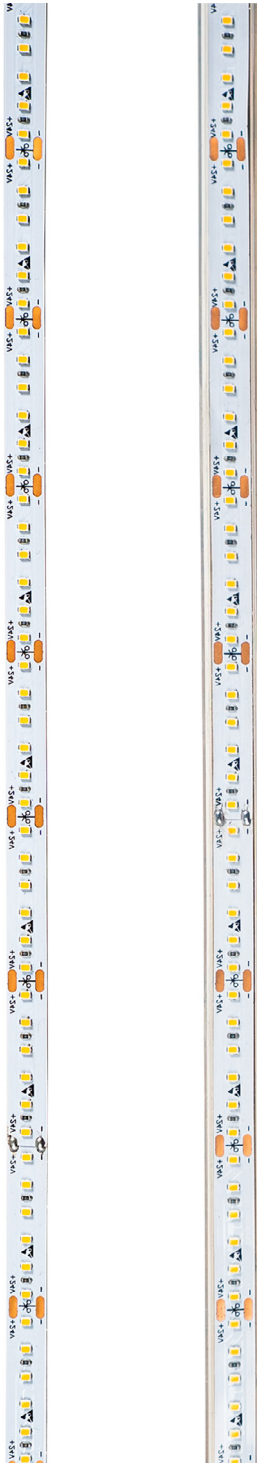

SW-3S STATIC WHITE LED TAPELIGHT 3-STEP MACADAMS ELLIPSE

The SW-3S is a flexible LED ribbon line that offers low to medium output, high CRI and offers a variety of color temperatures.

- Static-White Family
- 3-Step MacAdams
- Indoor / Outdoor

PROJECT _____ DATE _____

COMMENTS _____

IP20 IP67

PHYSICAL

Mounting	3M Adhesive
Cut Length	Varies, See Back
Maximum Run	16' 4"
CCT	2200K, 2700K, 3000K, 3500K, 4000K
CRI	90+
Chromaticity	3-Step MacAdams

ELECTRICAL

APPLICATIONS

- Cove & Perimeter Lighting
- Architectural Back Lighting
- Walls & Surfaces
- Stairs & Walkways
- Decorative Signage
- Channel Letters

ENERGY CHART

TYPE	POWER w/ft	LUMENS/FT	EFFICACY lm/w
3S-1	1.5	122	88
3S-3	3.0	244	88
3S-4	4.5	335	88
3S-6	6.0	488	88
3S-7	7.5	640	88

DIMENSIONS

CONNECTION DRAWINGS OF SINGLE COLOR

ADDITIONAL DRAWINGS

SW-3S-1

SW-3S-3

SW-3S-4

SW-3S-6

SW-3S-7