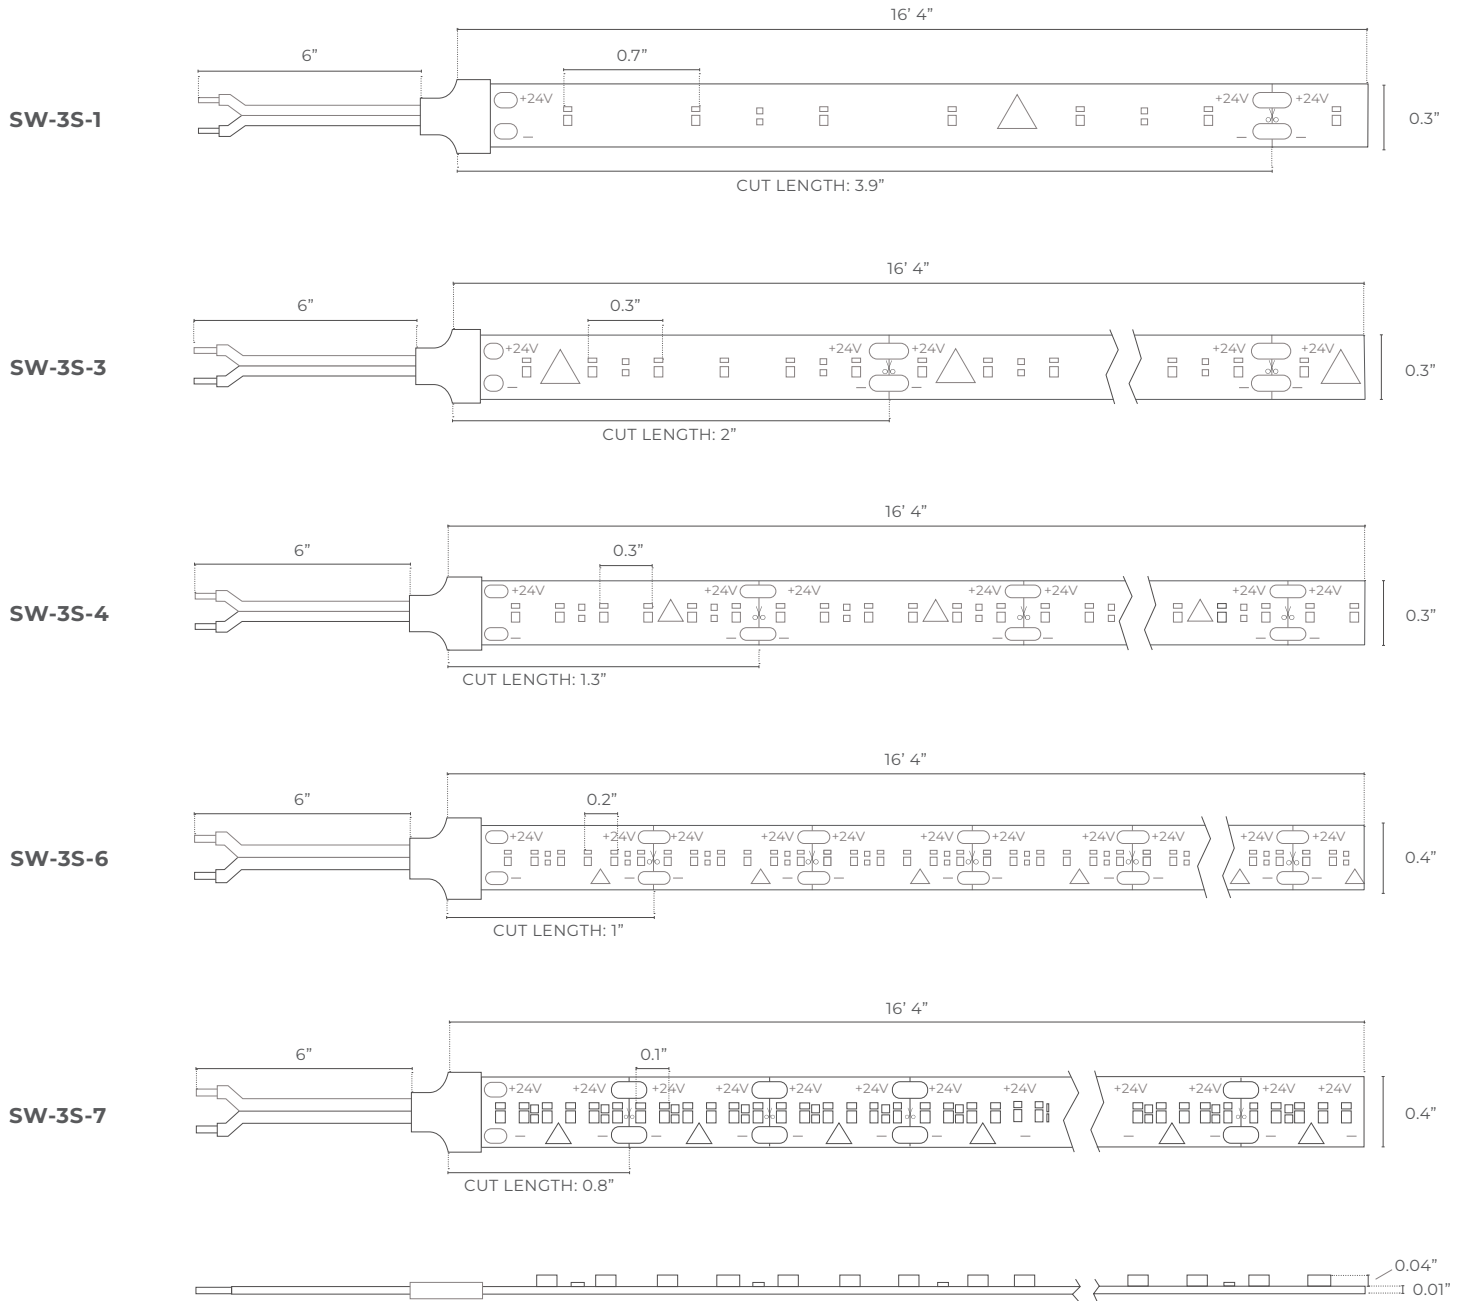

SW-3S STATIC WHITE LED TAPELIGHT 3-STEP MACADAMS ELLIPSE

The SW-3S is a flexible LED ribbon line that offers low to medium output, high CRI and offers a variety of color temperatures.

- Static-White Family
- 3-Step MacAdams
- Indoor / Outdoor

APPLICATIONS

- Cove & Perimeter Lighting
- Architectural Back Lighting
- Walls & Surfaces
- Stairs & Walkways
- Decorative Signage
- Channel Letters

ENERGY CHART

TYPE	POWER w/ft	LUMENS/FT	EFFICACY lm/w
3S-1	1.5	122	88
3S-3	3.0	244	88
3S-4	4.5	335	88
3S-6	6.0	488	88
3S-7	7.5	640	88

ORDERING LOGIC

EX: SW-3S-1-22-IP20-ST

FAMILY	TYPE	POWER	CCT	IP RATING	LENGTH
SW	3S				ST
	3S 3-Step	1 1.5W/Ft	22 2200K	IP20 IP20	ST 16'; Cut in Field STANDARD
		3 3.0W/Ft	27 2700K	IP67 IP67	
		4 4.5W/Ft	30 3000K		
		6 6.0W/Ft	35 3500K		
		7 7.5W/Ft IP20 ONLY	40 4000K		

DIMENSIONS

CONNECTION DRAWINGS OF SINGLE COLOR

ADDITIONAL DRAWINGS

SW-3S-1

SW-3S-3

SW-3S-4

SW-3S-6

SW-3S-7