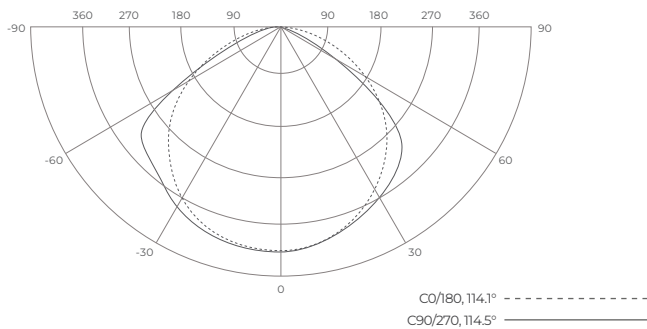

ENERGY CHART

CCT	CRI	LUMENS/FT	EFFICACY lm/w	POWER w/ft
2700K	80CRI	395-453	93-106	4.3
	90CRI	346-396	81-93	4.3
3000K, 3500K	80CRI	418-479	98-112	4.3
	90CRI	366-418	86-98	4.3
4000K, 5000K	80CRI	439-503	103-118	4.3
	90CRI	384-439	90-103	4.3

FAMILY	TYPE	CCT	CRI	LENGTH
SW	AC-HO			
		27 2700K	80 80+	ST 164'; Not Field Cuttable <small>STANDARD</small>
		30 3000K	90 90+	PC(XXFT) Pre-Cut, Specify Length
		35 3500K		
		40 4000K		
		50 5000K		

AVAILABLE ACCESSORIES

AC Plug
Front & Tail Endcaps
Jumper
I-Shape Splice Connector
L-Shape Splice Connector

DIMENSIONS

LATERAL VIEW

SIDE VIEW

ADDITIONAL IMAGERY

PHOTOMETRICS - 4.3W/ft-90CRI-3000K

AVERAGE BEAM ANGLE (50%): 114.3°

Average Illuminance Curve

NOTE

The curves indicate the illuminated area and the average illumination when the luminaire is at different distance.