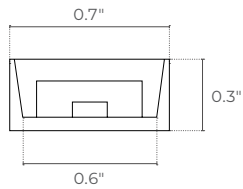

FAMILY	TYPE	CCT	CRI	LENGTH
SW	AC-HO			
		27 2700K	80 80+	ST 164'; Not Field Cuttable <small>STANDARD</small>
		30 3000K	90 90+	PC(XXFT) Pre-Cut, Specify Length
		35 3500K		
		40 4000K		
		50 5000K		

AVAILABLE ACCESSORIES

AC Plug
Front & Tail Endcaps
Jumper
I-Shape Splice Connector
L-Shape Splice Connector

DIMENSIONS

LATERAL VIEW

SIDE VIEW

ADDITIONAL IMAGERY

PHOTOMETRICS - 4.3W/ft-90CRI-3000K

AVERAGE BEAM ANGLE (50%): 114.3°

Average Illuminance Curve

NOTE

The curves indicate the illuminated area and the average illumination when the luminaire is at different distance.