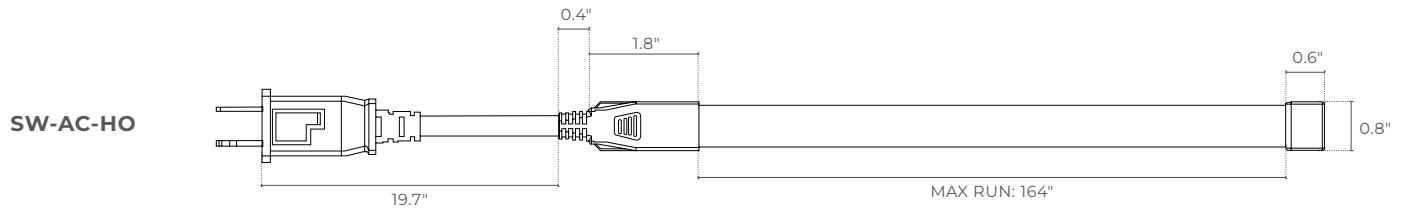

SW-AC-HO STATIC WHITE LED TAPELIGHT DIRECT AC HIGH OUTPUT

The SW-AC-HO series is a direct AC 120V LED tapelight that is IP65 rated for interior and exterior applications. The maximum run length is 164ft and it is not field cuttable. Specific lengths can be pre-cut at the factory for satisfying project requirements.

- Static-White Family
- Indoor / Outdoor

PROJECT _____ DATE _____

COMMENTS _____

PHYSICAL

Mounting	Mounting Clips (2 per 3.28ft)
Maximum Run	164'
Lens	PVC

PERFORMANCE

Warranty	3 years
Certification	ETL, RoHS Compliant
IP Rating	IP65
Rated Life	36,000 hours
Operating Temperature	-20°C to 45°C (-4°F to 113°F)
Dimmable	Triac
CCT	2700K, 3000K, 3500K, 4000K, 5000K
CRI	80+ or 90+
Beam Angle	120°

FAMILY	TYPE	CCT	CRI	LENGTH
SW	AC-HO			
		27 2700K	80 80+	ST 164'; Not Field Cuttable <small>STANDARD</small>
		30 3000K	90 90+	PC(XXFT) Pre-Cut, Specify Length
		35 3500K		
		40 4000K		
		50 5000K		

AVAILABLE ACCESSORIES

AC Plug
Front & Tail Endcaps
Jumper
I-Shape Splice Connector
L-Shape Splice Connector

DIMENSIONS

LATERAL VIEW

SIDE VIEW

ADDITIONAL IMAGERY

PHOTOMETRICS - 4.3W/ft-90CRI-3000K

AVERAGE BEAM ANGLE (50%): 114.3°