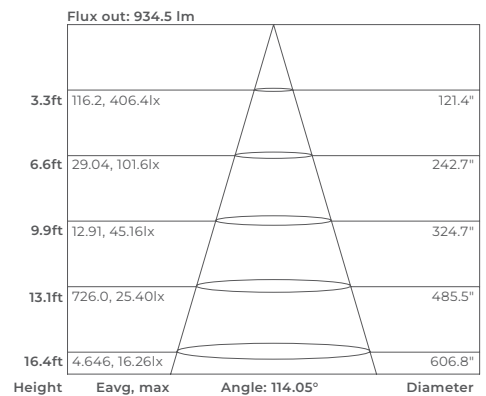

ENERGY CHART

CCT	CRI	LUMENS/FT	EFFICACY lm/w	POWER w/ft
2700K	80CRI	395-453	93-106	4.3
	90CRI	346-396	81-93	4.3
3000K, 3500K	80CRI	418-479	98-112	4.3
	90CRI	366-418	86-98	4.3
4000K, 5000K	80CRI	439-503	103-118	4.3
	90CRI	384-439	90-103	4.3

FAMILY	TYPE	CCT	CRI	LENGTH
SW	AC-HO			
		27 2700K	80 80+	ST 164'; Not Field Cuttable <small>STANDARD</small>
		30 3000K	90 90+	PC(XXFT) Pre-Cut, Specify Length
		35 3500K		
		40 4000K		
		50 5000K		

AVAILABLE ACCESSORIES

AC Plug
Front & Tail Endcaps
Jumper
I-Shape Splice Connector
L-Shape Splice Connector

DIMENSIONS

LATERAL VIEW

SIDE VIEW

ADDITIONAL IMAGERY

PHOTOMETRICS - 4.3W/ft-90CRI-3000K

AVERAGE BEAM ANGLE (50%): 114.3°

Average Illuminance Curve

NOTE

The curves indicate the illuminated area and the average illumination when the luminaire is at different distance.