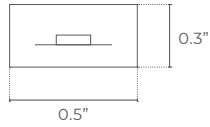

ORDERING LOGIC

EX: SW-AC-27-ST

FAMILY	TYPE	CCT	LENGTH
SW	AC		
		27 2700K	ST 164'; Not Field Cuttable <small>STANDARD</small>
		30 3000K	PC(XXFT) Pre-Cut, Specify Length
		35 3500K	
		40 4000K	
		50 5000K	

INCLUDED ACCESSORIES

Mounting Clips (2 per 3.28ft)
AC Plug
20" Cable

DIMENSIONS

SW-AC

SIDE VIEW

ADDITIONAL IMAGERY