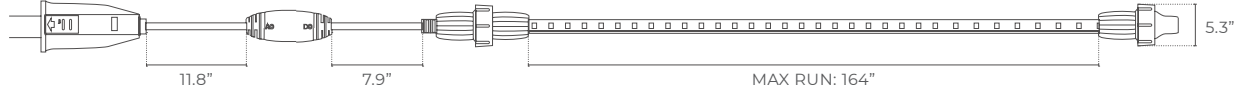

ORDERING LOGIC

EX: SW-AC-27-ST

FAMILY	TYPE	CCT	LENGTH
SW	AC		
		27 2700K	ST 164'; Not Field Cuttable <small>STANDARD</small>
		30 3000K	PC(XXFT) Pre-Cut, Specify Length
		35 3500K	
		40 4000K	
		50 5000K	

INCLUDED ACCESSORIES

Mounting Clips (2 per 3.28ft)
AC Plug
20" Cable

DIMENSIONS

SW-AC

SIDE VIEW

ADDITIONAL IMAGERY