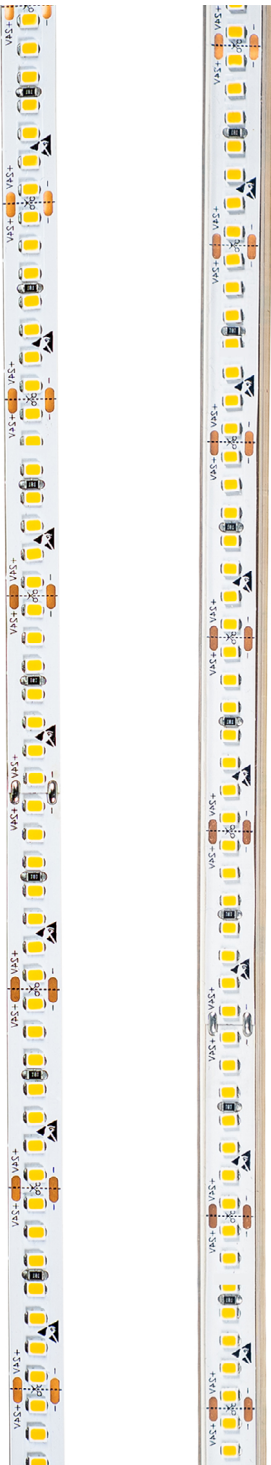

SW-ECO STATIC WHITE LED TAPELIGHT

The SW-ECO is a flexible LED ribbon line that offers high output, 90+ CRI and a variety of color temperatures.

- Static-White Family
- 3-Step MacAdams
- Indoor / Outdoor

PROJECT _____ DATE _____

COMMENTS _____

IP20 IP67

PHYSICAL

Mounting	3M Adhesive
Maximum Run	16' 4"
CCT	2700K, 3000K, 3500K, 4000K, 6500K
CRI	90+

ELECTRICAL

Voltage	24V DC Constant Voltage Output
Dimming	0-10V

ENERGY CHART

TYPE	POWER w/ft	LUMENS/FT	EFFICACY lm/w
SW-ECO-1	1.5	175	120
SW-ECO-2	2.9	351	120
SW-ECO-4	4.4	527	120
SW-ECO-5	5.9	701	120

ORDERING LOGIC

EX: SW-ECO-1-27-IP20-ST

FAMILY	TYPE	POWER	CCT	IP RATING	LENGTH
SW	ECO				ST
	ECO	1 1.5W/Ft	27 2700K	IP20 IP20	ST 16'; Cut in Field STANDARD
		2 2.9W/Ft	30 3000K	IP67 IP67	
		4 4.4W/Ft	35 3500K		
		5 5.9W/Ft	40 4000K		
			65 6500K		

CONNECTION DRAWINGS OF SINGLE COLOR