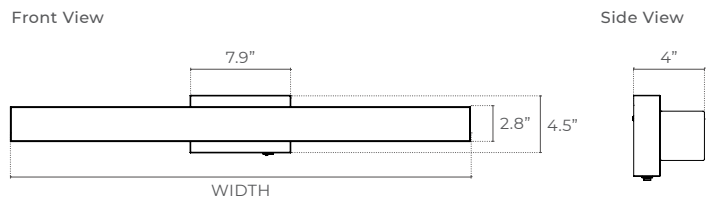

#### DIMENSIONS

#### ENERGY CHART

SIZE	WIDTH inches	DELIVERED LUMENS	WATTAGE	EFFICACY lm/w
18	18	1400	20	70
24	24	1750	25	70
36	36	2100	30	70