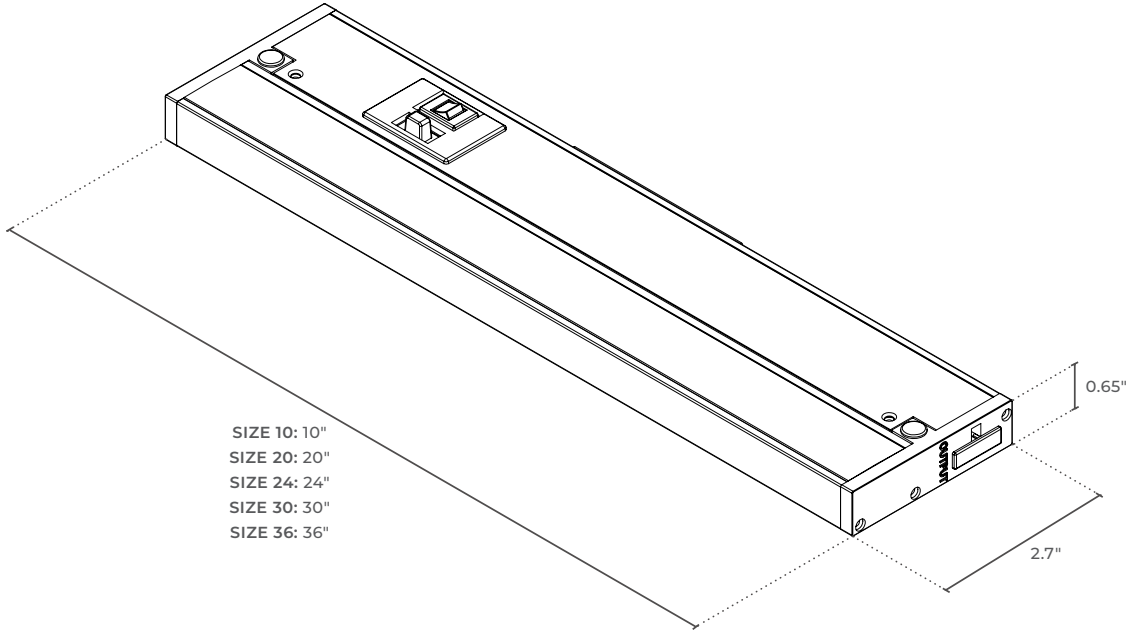

DIMENSIONS