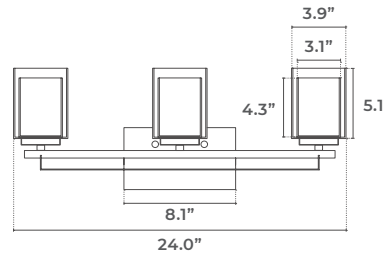

#### DIMENSIONS

Front View

Side View

#### NOTES

Usage	Indoor Only
Iron Detail	Thickness: 0.05-0.06"
Testing	High Voltage, Grounding, Swivel Torsion, & Pull Test