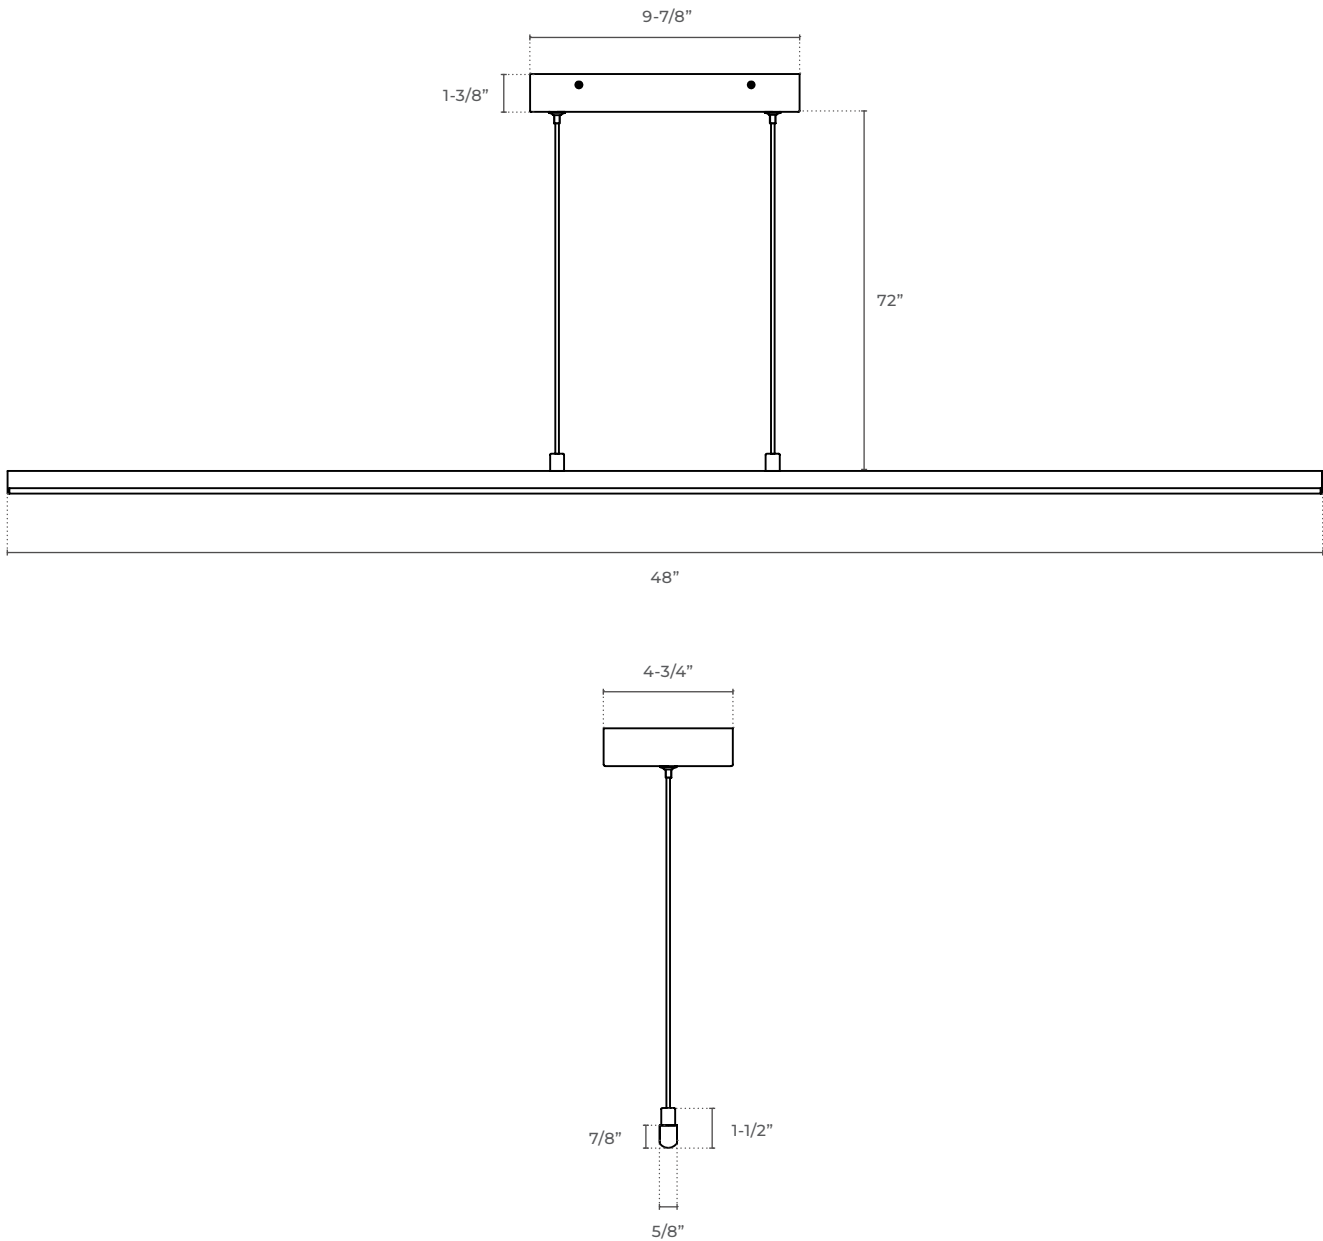

DIMENSIONS

COMPATIBLE DIMMERS

LEVITON MODELS

- R11-DSL06-1TW
- R00-RNL06-OTW
- R02-DW6HD-2RW
- R68-06674-POT

LUTRON MODELS

- DVCL-153PR
- MACL-153MLH-WH
- P-PKG1W-WH-R
- STCL-153PH-WH

LEGRAND MODELS

- RHCL453PNICCV4

TP-LINK MODELS

- HS220